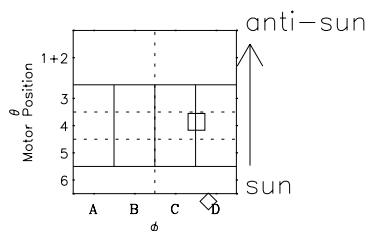

Galileo EPD Real-Time Omni 98249

Software Version: RTLINE_OMNI V 1.20
Data Production: 06-03-00
Plot Production: Sun Sep 16 13:54:24 2001

- ◇ = Jupiter look direction
- = Corotation look direction