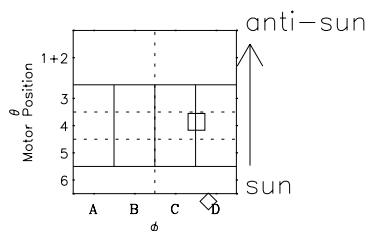

Galileo EPD Real-Time Omni 98249

Software Version: RTLINE_OMNI V 1.20
Data Production: 06-03-00
Plot Production: Sun Sep 16 13:54:22 2001

◇ = Jupiter look direction
□ = Corotation look direction