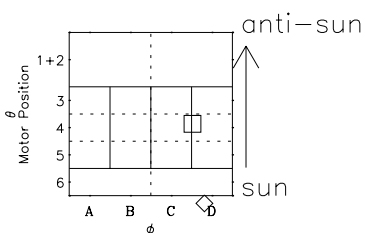

Galileo EPD Real-Time Six-Sector 98249

Software Version: RTLINE_R6 V 1.20
Data Production: 06-03-00
Plot Production: Sun Sep 16 13:54:32 2001

◇ = Jupiter look direction
□ = Corotation look direction