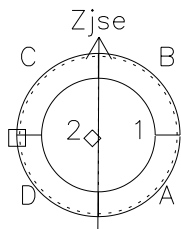

Galileo EPD Real-Time Six-Sector 98249

Software Version: RTLINE_R6 V 1.20
Data Production: 06-03-00
Plot Production: Sun Sep 16 13:54:32 2001

◇ = Jupiter look direction
□ = Corotation look direction