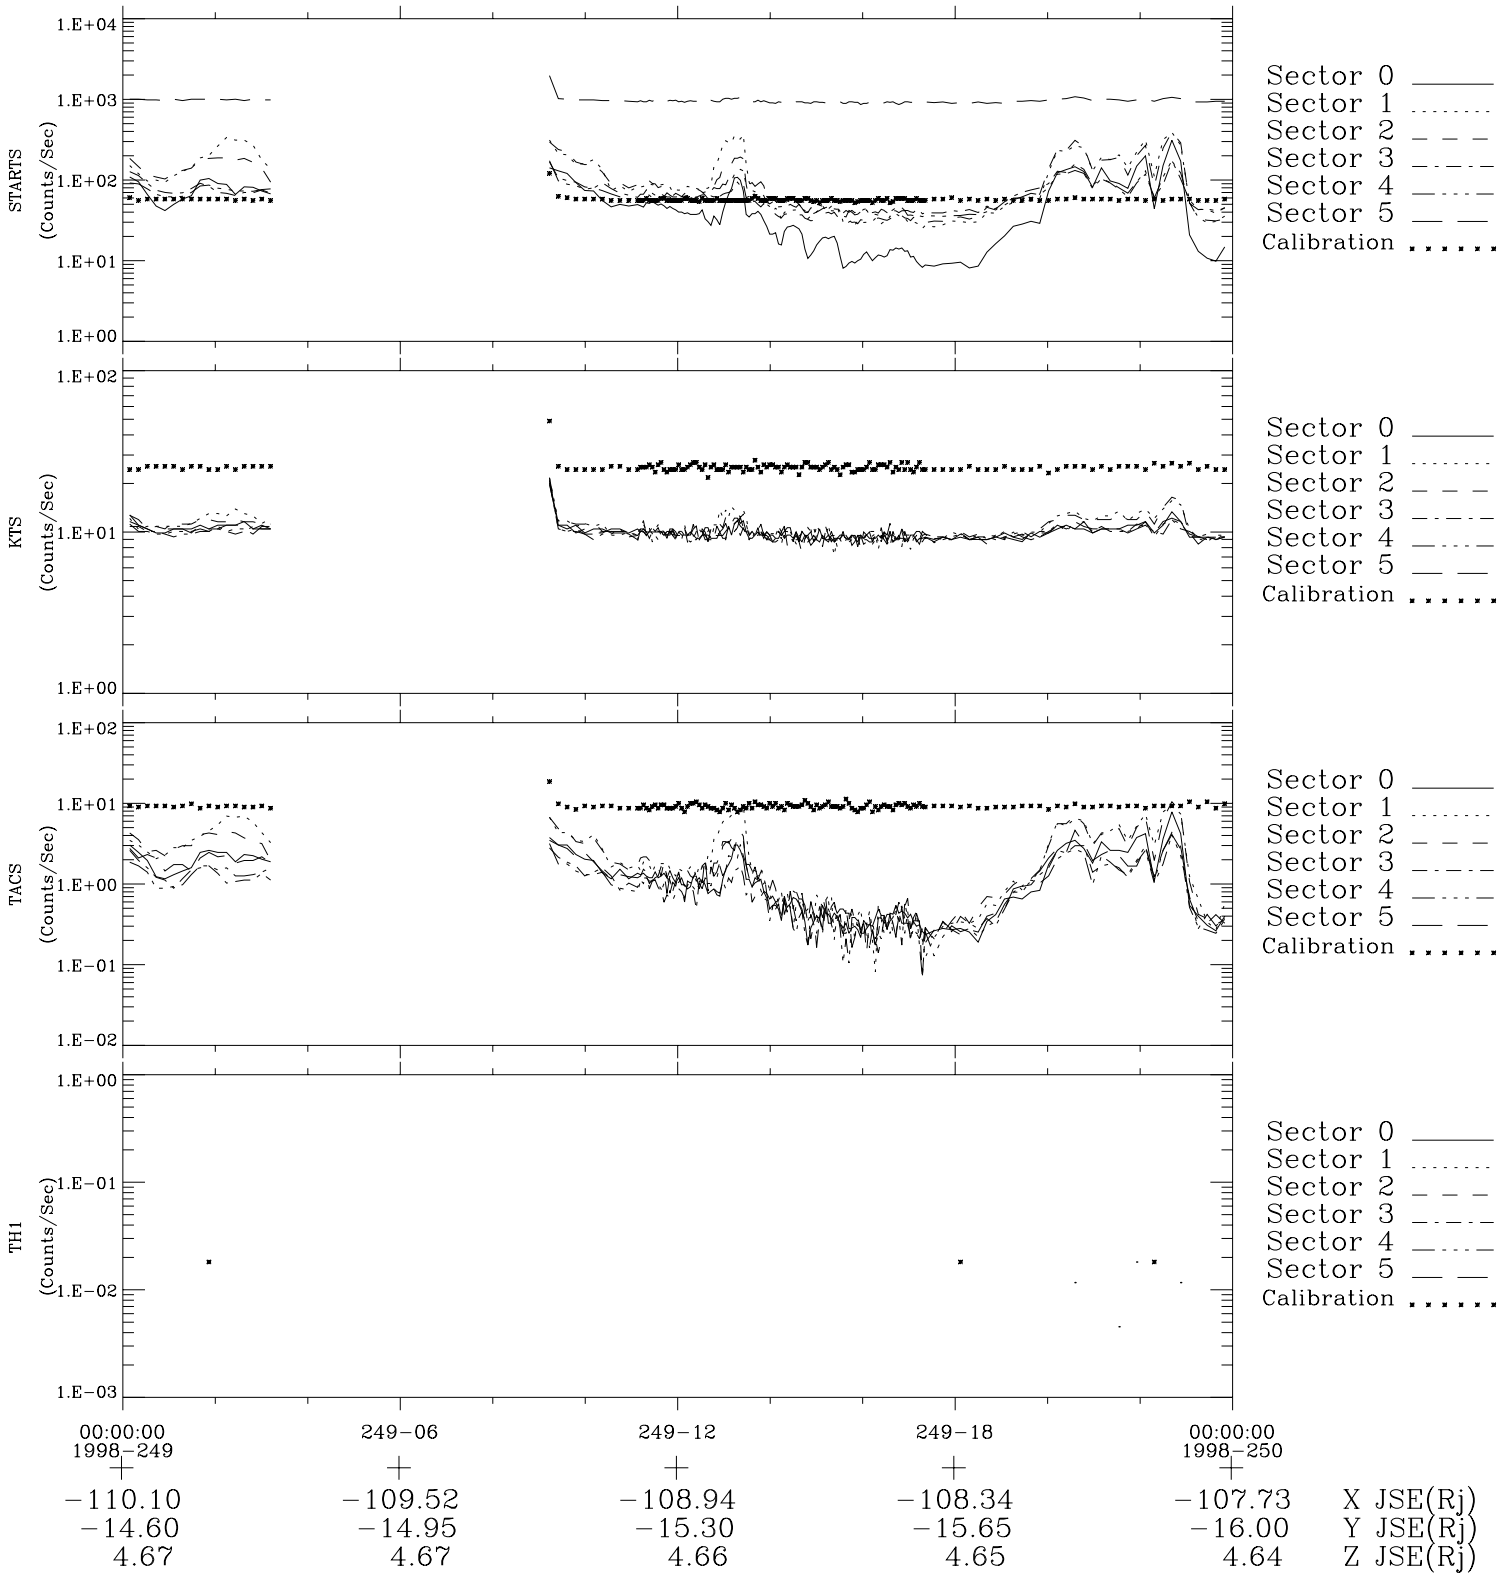

Galileo EPD Real-Time Six-Sector 98249

Software Version: RTLINE_R6 V 1.20
Data Production: 06-03-00
Plot Production: Sun Sep 16 13:54:32 2001

◇ = Jupiter look direction
□ = Corotation look direction