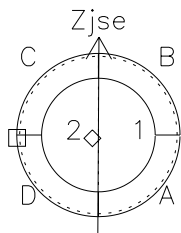

Galileo EPD Real-Time Six-Sector 98249

Software Version: RTLINE_R6 V 1.20
Data Production: 06-03-00
Plot Production: Sun Sep 16 13:54:31 2001

◇ = Jupiter look direction
□ = Corotation look direction