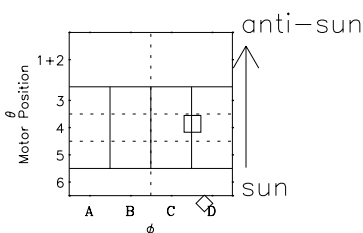

Galileo EPD Real-Time Six-Sector 98249

Software Version: RTLINE_R6 V 1.20
Data Production: 06-03-00
Plot Production: Sun Sep 16 13:54:31 2001

◇ = Jupiter look direction
□ = Corotation look direction