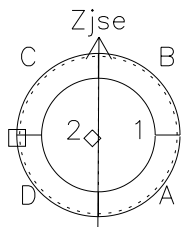

Galileo EPD Real-Time Six-Sector 98249

Software Version: RTLINE_R6 V 1.20
Data Production: 06-03-00
Plot Production: Sun Sep 16 13:54:31 2001

◇ = Jupiter look direction
□ = Corotation look direction