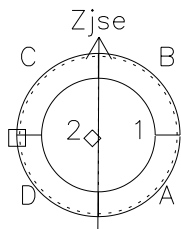

Galileo EPD Real-Time Six-Sector 98249

Software Version: RTLINE_R6 V 1.20
Data Production: 06-03-00
Plot Production: Sun Sep 16 13:54:30 2001

◇ = Jupiter look direction
□ = Corotation look direction