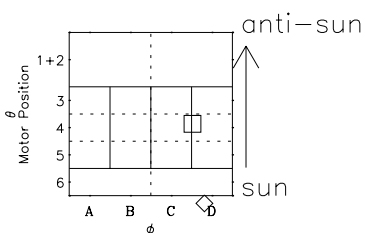

Galileo EPD Real-Time Six-Sector 98249

Software Version: RTLINE_R6 V 1.20
Data Production: 06-03-00
Plot Production: Sun Sep 16 13:54:30 2001

◇ = Jupiter look direction
□ = Corotation look direction