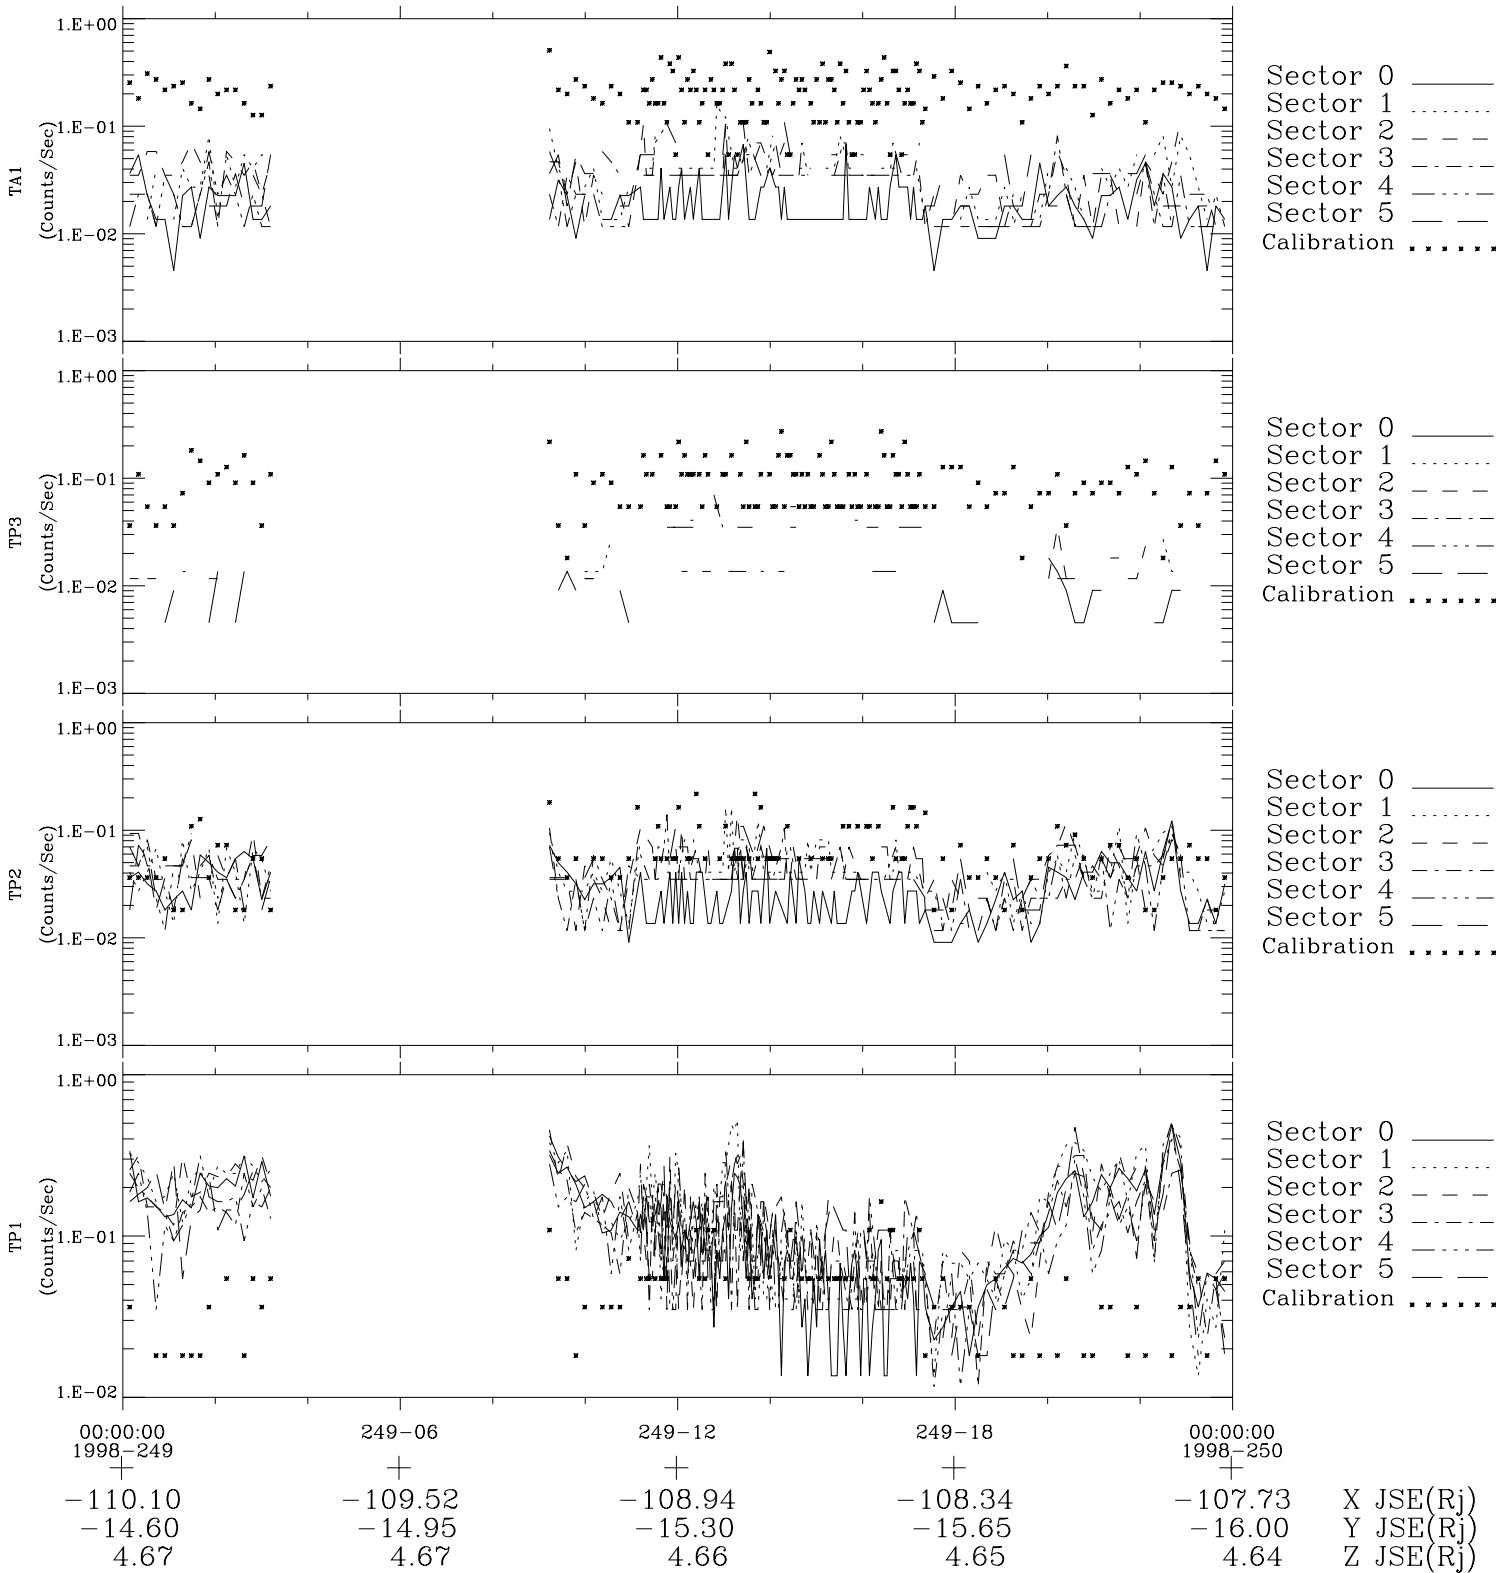

Galileo EPD Real-Time Six-Sector 98249

Software Version: RTLINE_R6 V 1.20
Data Production: 06-03-00
Plot Production: Sun Sep 16 13:54:30 2001

◇ = Jupiter look direction
□ = Corotation look direction