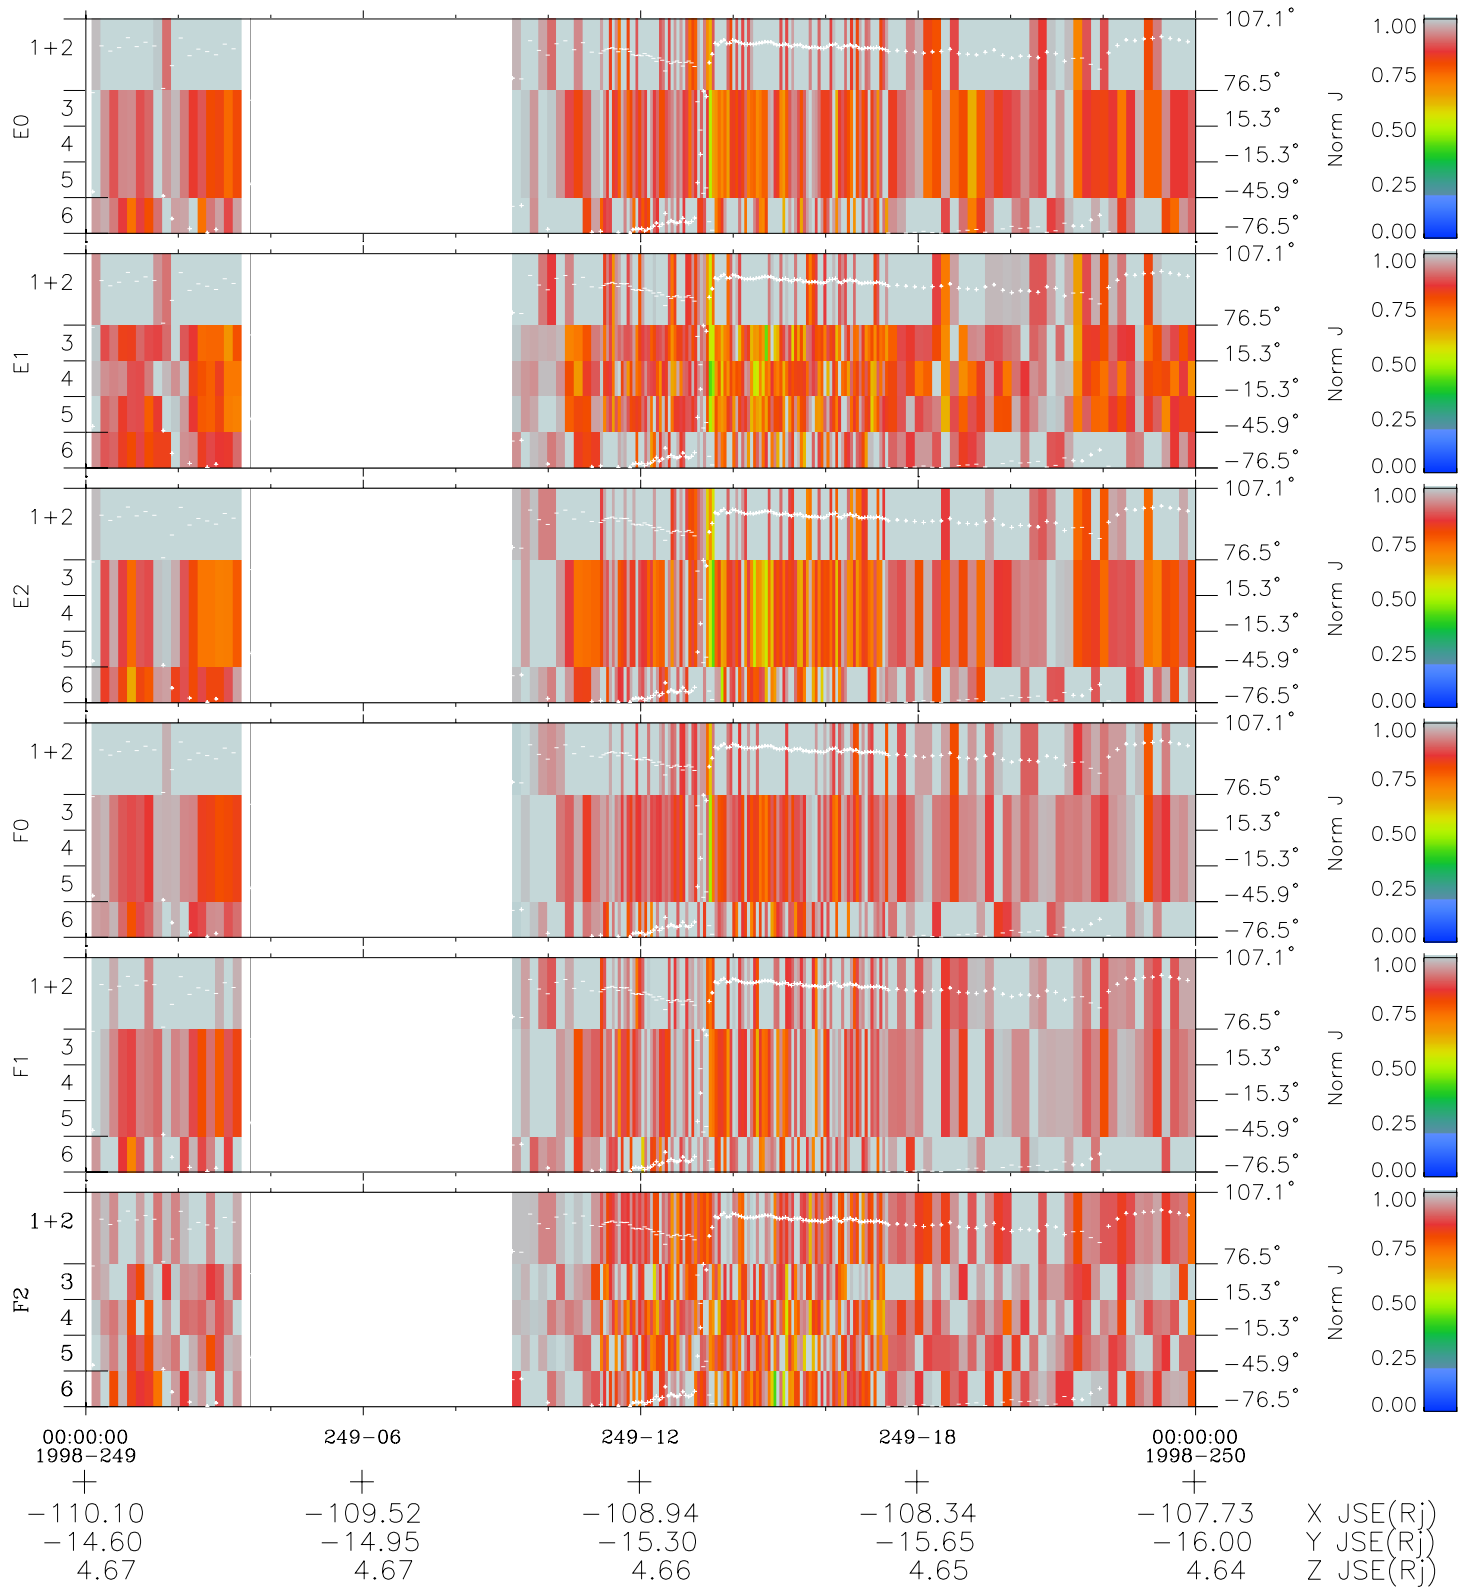

Galileo EPD Real Elevation Anisotropies 98249

Software Version: RTELEV_NORM V 1.20
Data Production: 06-03-00
Plot Production: Sun Sep 16 13:53:39 2001
Color File: wondr3
Geofactor File: 1.1

- ◇ = Jupiter look direction
- = Corotation look direction