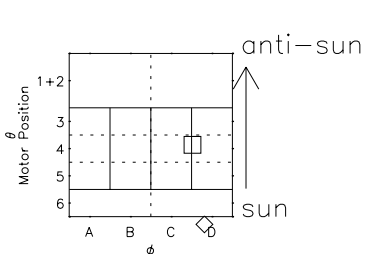

Galileo EPD Real Elevation Anisotropies 98249

Software Version: RTELEV_NORM V 1.20
Data Production: 06-03-00
Plot Production: Sun Sep 16 13:53:39 2001
Color File: wondr3
Geofactor File: 1.1

- ◇ = Jupiter look direction
- = Corotation look direction