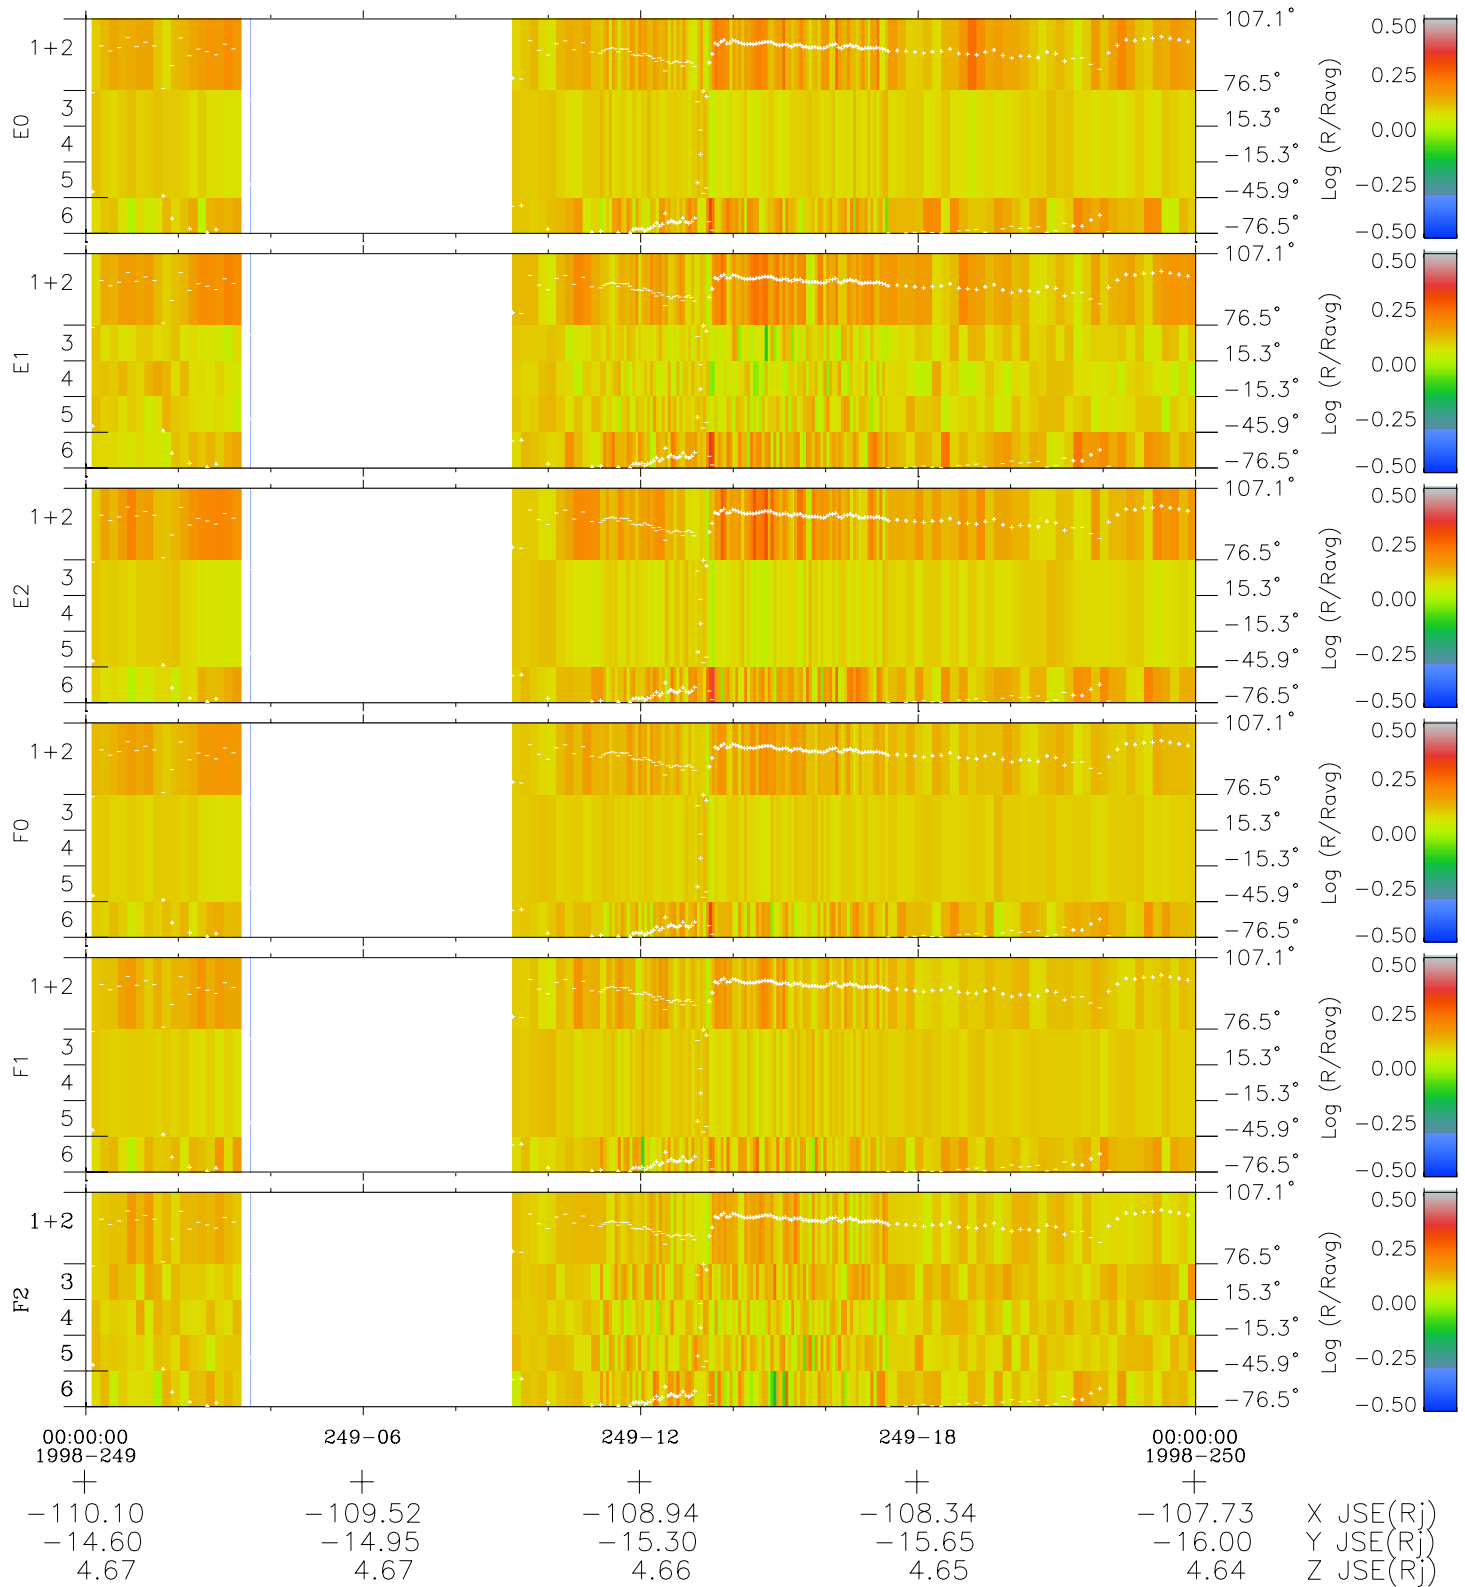

# Galileo EPD Real Elevation Anisotropies 98249

Software Version: RTELEV\_MEAN V 1.20  
 Data Production: 06-03-00  
 Plot Production: Sun Sep 16 13:53:13 2001  
 Color File: wondr3  
 Geofactor File: 1.1

- ◇ = Jupiter look direction
- = Corotation look direction