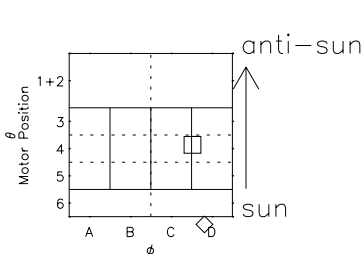

Galileo EPD Real Elevation Anisotropies 98249

Software Version: RTELEV_FLUX V 1.20
Data Production: 06-03-00
Plot Production: Sun Sep 16 13:53:26 2001
Color File: wondr3
Geofactor File: 1.1

- ◇ = Jupiter look direction
- = Corotation look direction