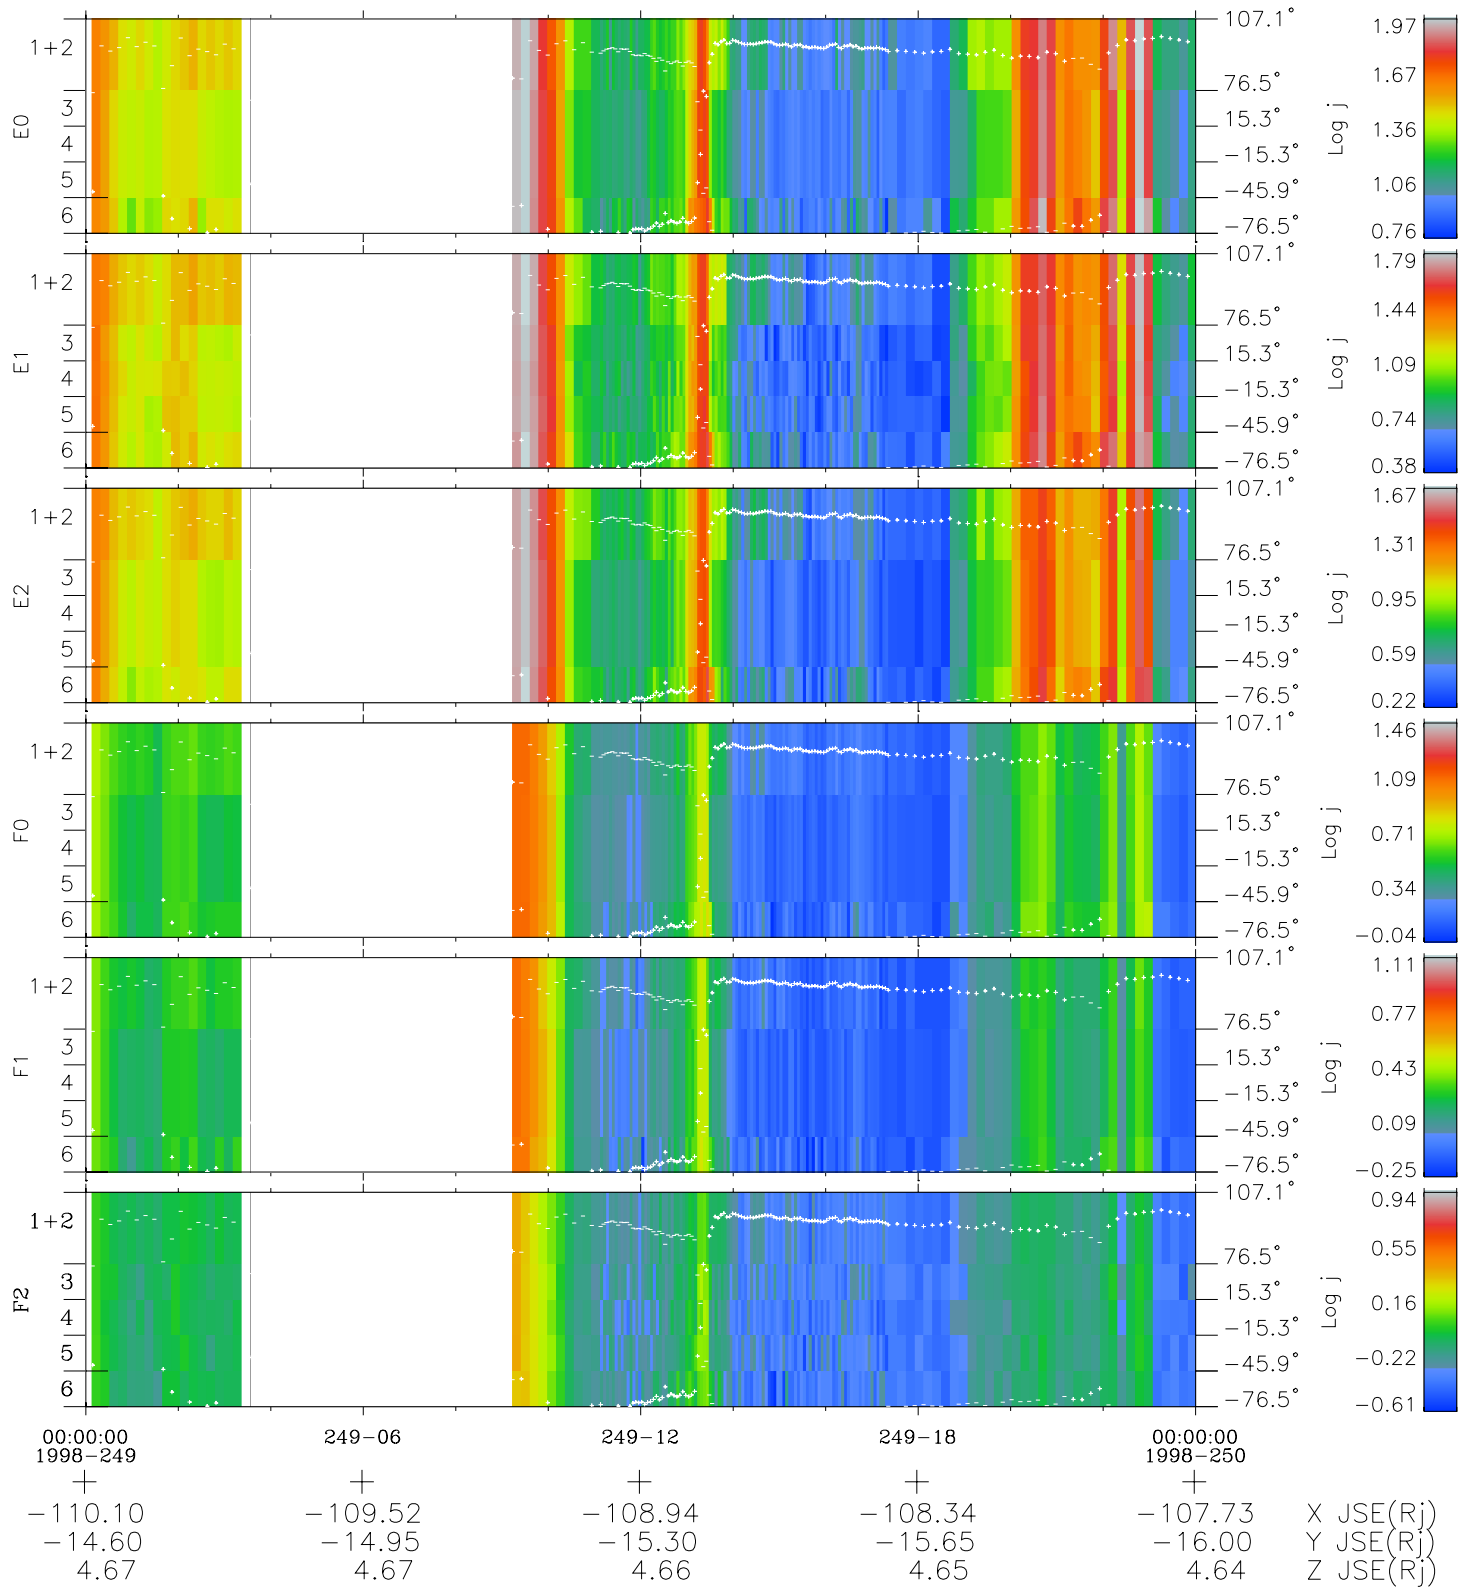

Galileo EPD Real Elevation Anisotropies 98249

Software Version: RTELEV_FLUX V 1.20
Data Production: 06-03-00
Plot Production: Sun Sep 16 13:53:26 2001
Color File: wondr3
Geofactor File: 1.1

- ◇ = Jupiter look direction
- = Corotation look direction