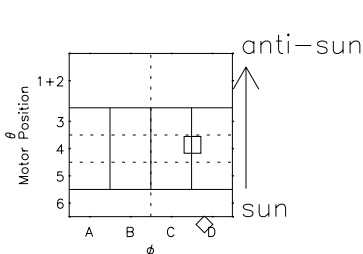

Galileo EPD Real Elevation Anisotropies 98249

Software Version: RTELEV_NORM V 1.20
Data Production: 06-03-00
Plot Production: Sun Sep 16 13:53:33 2001
Color File: wondr3
Geofactor File: 1.1

- ◇ = Jupiter look direction
- = Corotation look direction