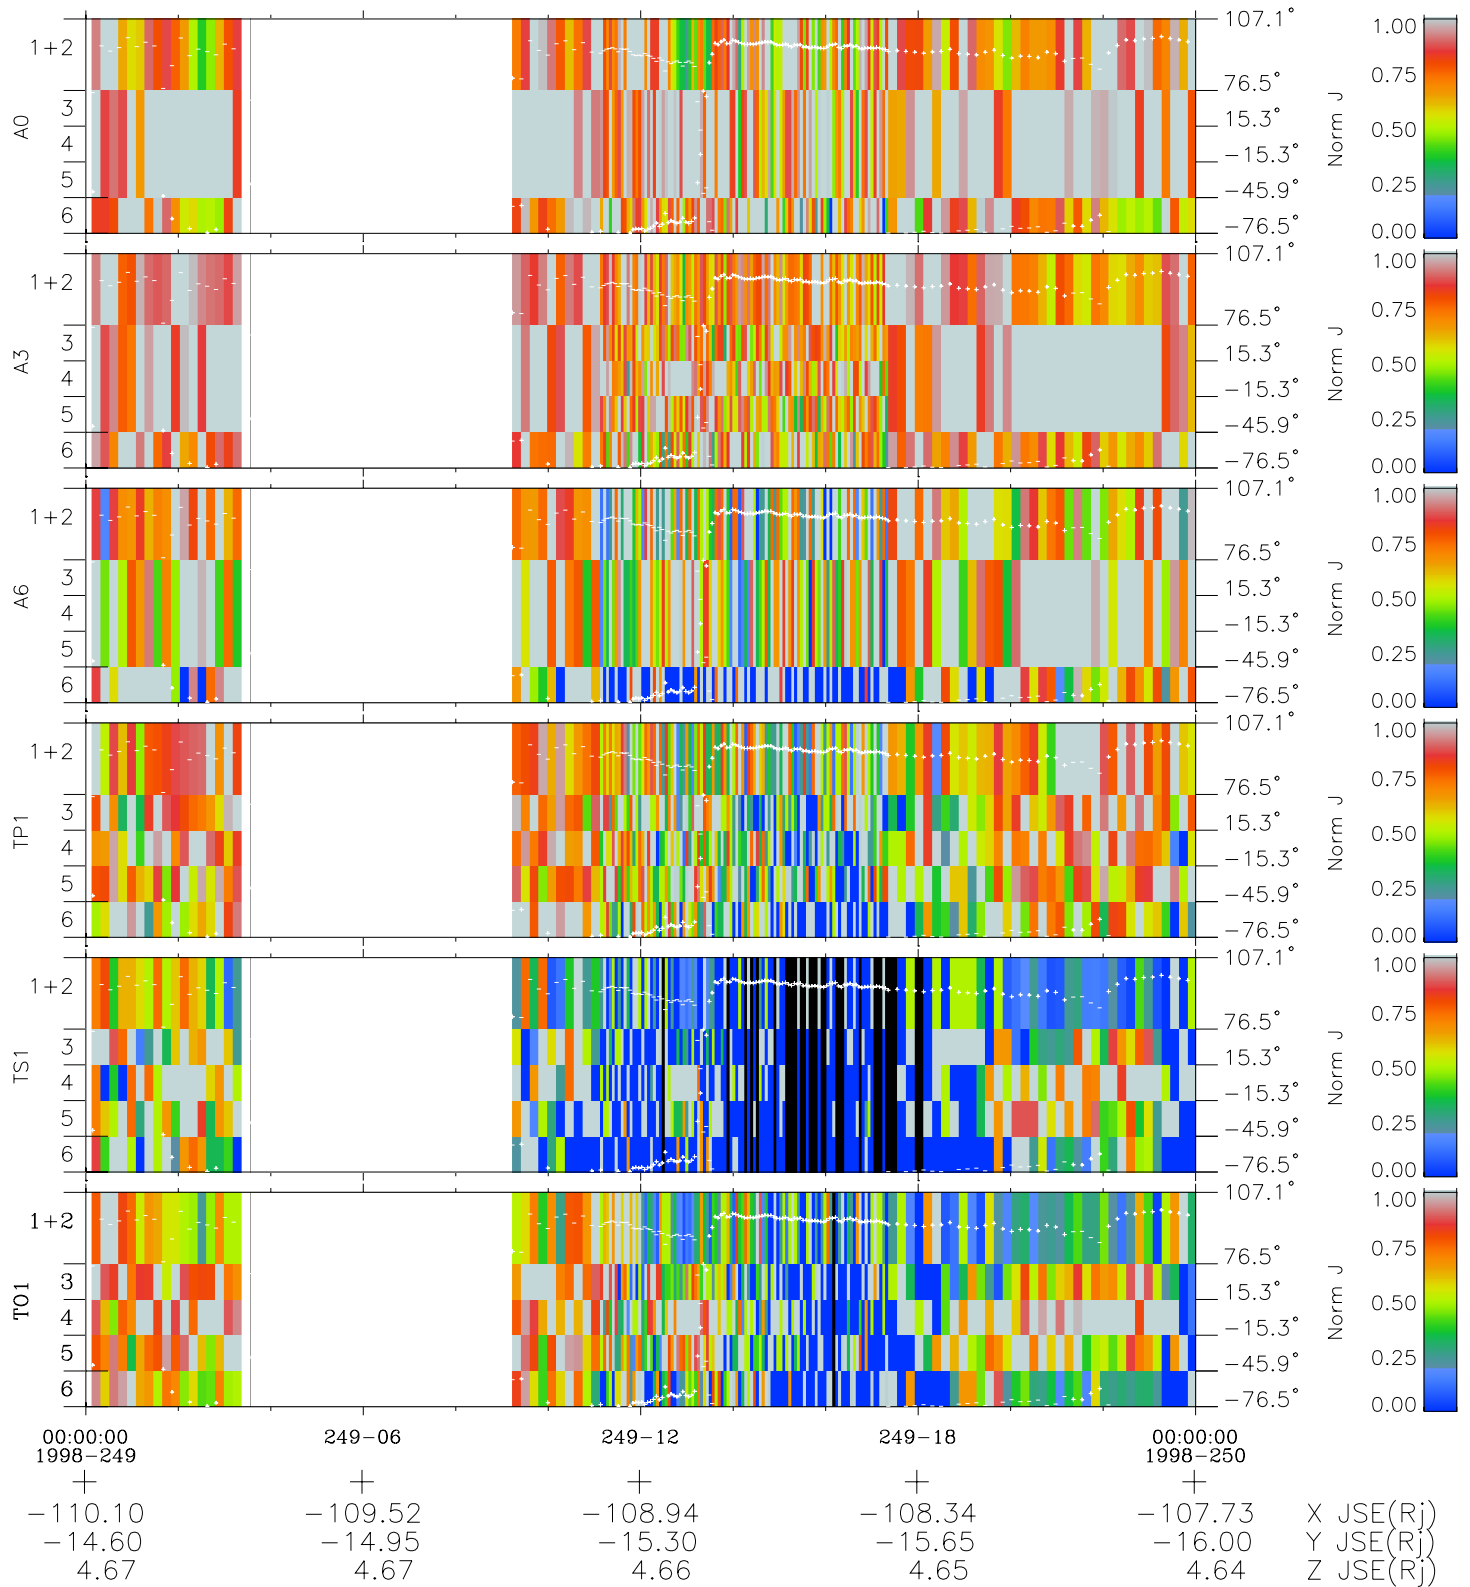

Galileo EPD Real Elevation Anisotropies 98249

Software Version: RTELEV_NORM V 1.20
Data Production: 06-03-00
Plot Production: Sun Sep 16 13:53:33 2001
Color File: wondr3
Geofactor File: 1.1

- ◇ = Jupiter look direction
- = Corotation look direction