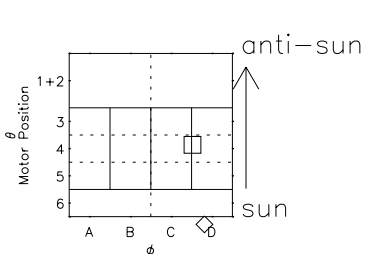

# Galileo EPD Real Elevation Anisotropies 98249

Software Version: RTELEV\_MEAN V 1.20  
Data Production: 06-03-00  
Plot Production: Sun Sep 16 13:53:07 2001  
Color File: wondr3  
Geofactor File: 1.1

- ◇ = Jupiter look direction
- = Corotation look direction