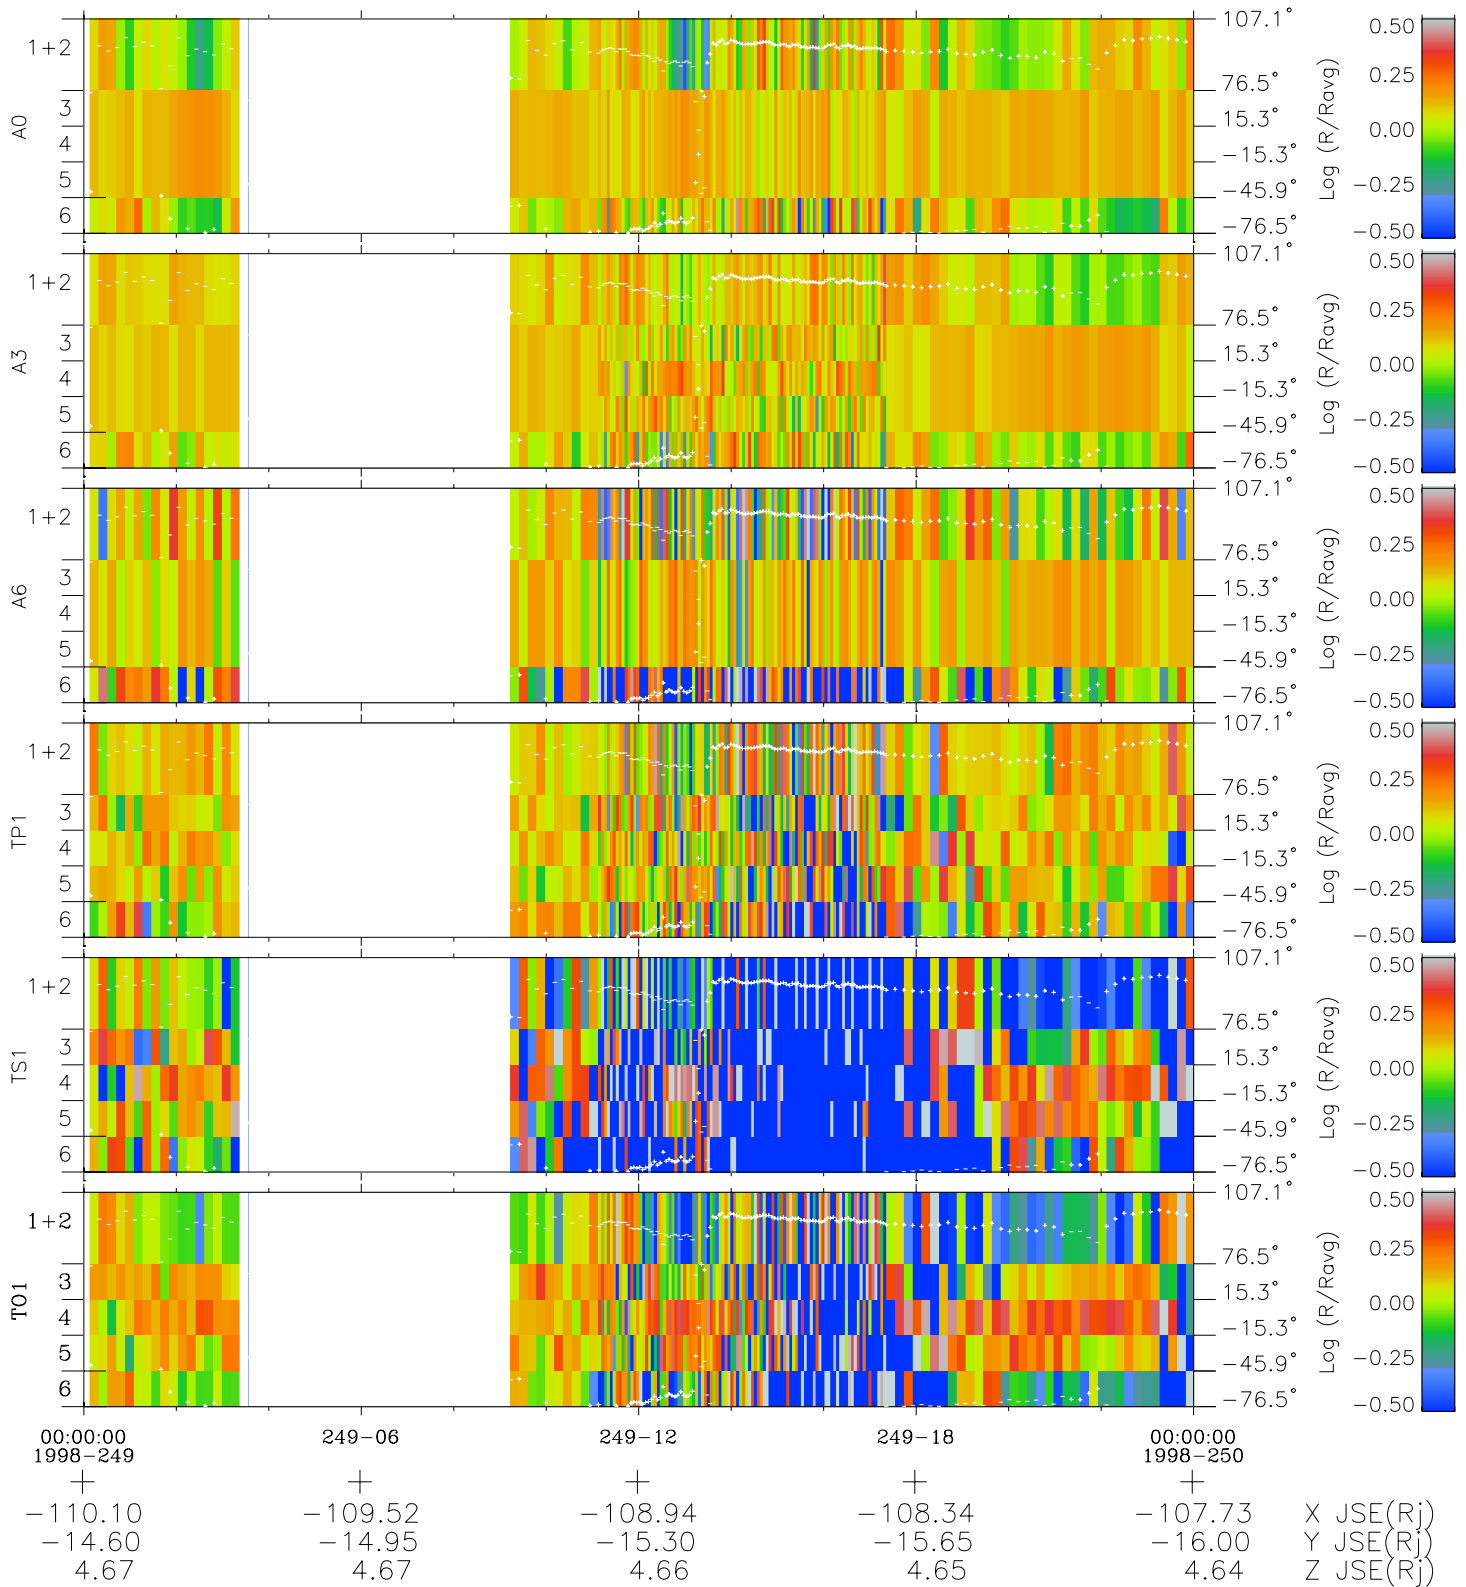

# Galileo EPD Real Elevation Anisotropies 98249

Software Version: RTELEV\_MEAN V 1.20  
Data Production: 06-03-00  
Plot Production: Sun Sep 16 13:53:07 2001  
Color File: wondr3  
Geofactor File: 1.1

- ◇ = Jupiter look direction
- = Corotation look direction