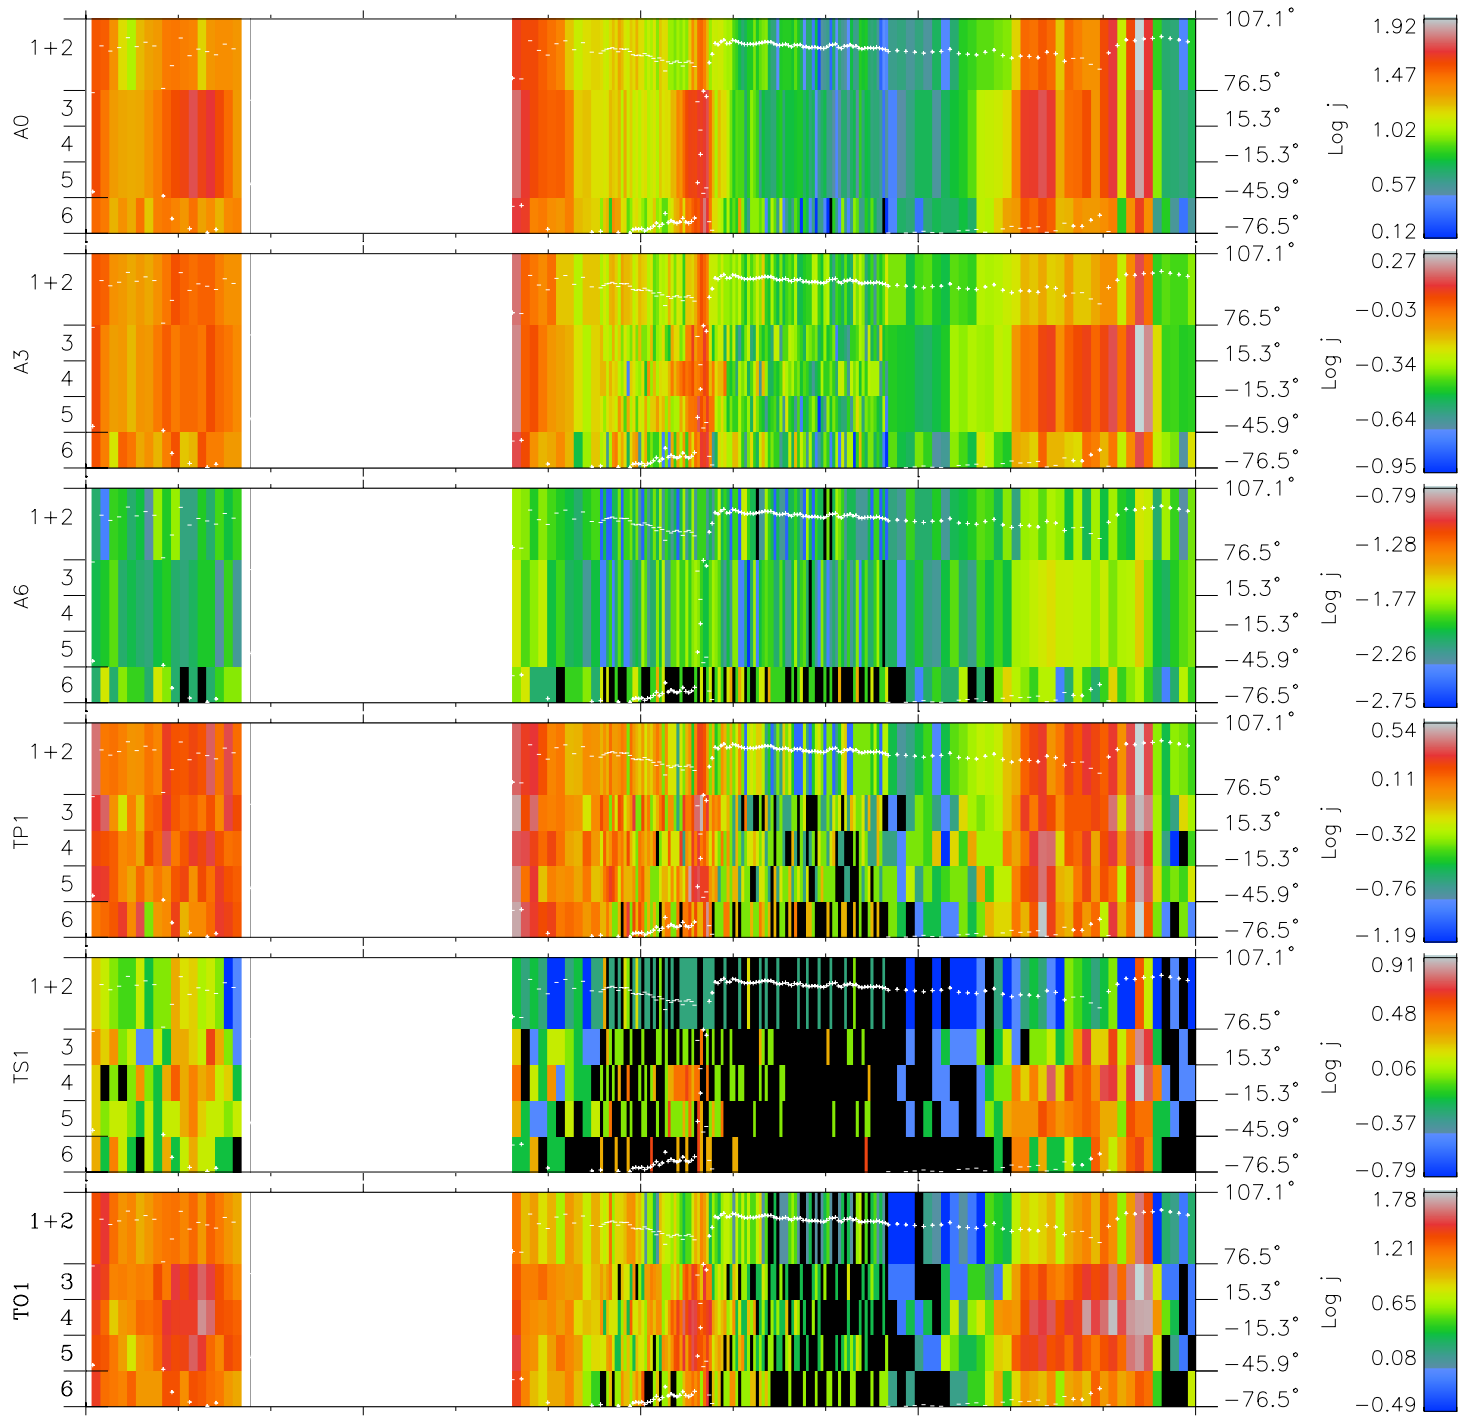

# Galileo EPD Real Elevation Anisotropies 98249

Software Version: RTELEV\_FLUX V 1.20  
Data Production: 06-03-00  
Plot Production: Sun Sep 16 13:53:20 2001  
Color File: wondr3  
Geofactor File: 1.1

|                      |         |         |         |                      |                        |
|----------------------|---------|---------|---------|----------------------|------------------------|
| 00:00:00<br>1998-249 | 249-06  | 249-12  | 249-18  | 00:00:00<br>1998-250 |                        |
| +                    | +       | +       | +       | +                    | X JSE(R <sub>j</sub> ) |
| -110.10              | -109.52 | -108.94 | -108.34 | -107.73              | Y JSE(R <sub>j</sub> ) |
| -14.60               | -14.95  | -15.30  | -15.65  | -16.00               | Z JSE(R <sub>j</sub> ) |
| 4.67                 | 4.67    | 4.66    | 4.65    | 4.64                 |                        |

- ◇ = Jupiter look direction
- = Corotation look direction