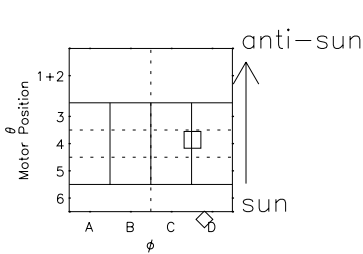

# Galileo EPD Real Elevation Anisotropies 98249

Software Version: RTELEV\_FLUX V 1.20  
Data Production: 06-03-00  
Plot Production: Sun Sep 16 13:53:20 2001  
Color File: wondr3  
Geofactor File: 1.1

|                      |         |         |         |                      |                        |
|----------------------|---------|---------|---------|----------------------|------------------------|
| 00:00:00<br>1998-249 | 249-06  | 249-12  | 249-18  | 00:00:00<br>1998-250 |                        |
| +                    | +       | +       | +       | +                    | X JSE(R <sub>j</sub> ) |
| -110.10              | -109.52 | -108.94 | -108.34 | -107.73              | Y JSE(R <sub>j</sub> ) |
| -14.60               | -14.95  | -15.30  | -15.65  | -16.00               | Z JSE(R <sub>j</sub> ) |
| 4.67                 | 4.67    | 4.66    | 4.65    | 4.64                 |                        |

- ◇ = Jupiter look direction
- = Corotation look direction