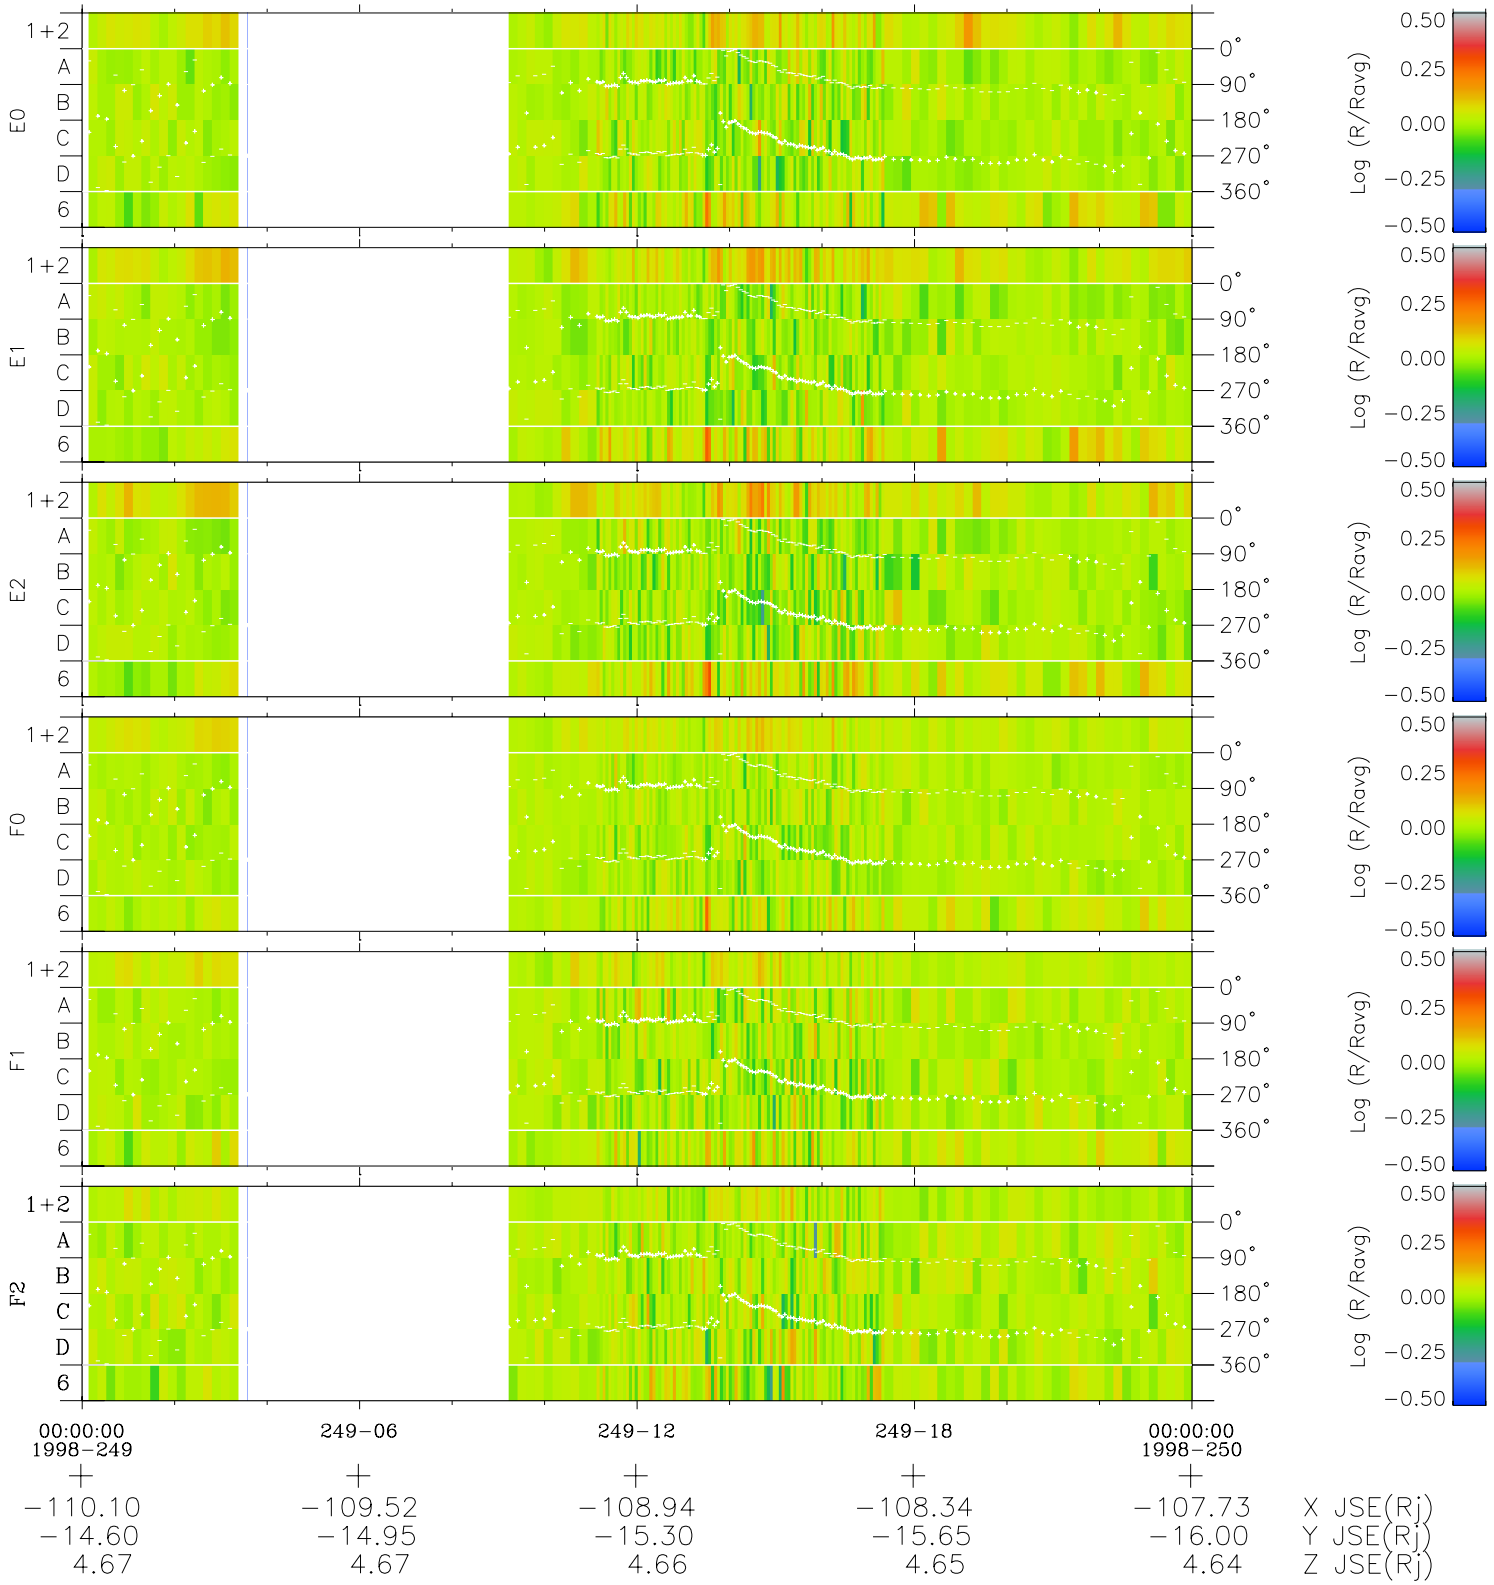

# Galileo EPD Real Time Azimuth Anisotropies 98249

Software Version: RTAZIM\_MEAN V 1.20  
 Data Production: 06-03-00  
 Plot Production: Sun Sep 16 13:53:52 2001  
 Color File: wondr3  
 Geofactor File: 1.1

◇ = Jupiter look direction  
 □ = Corotation look direction