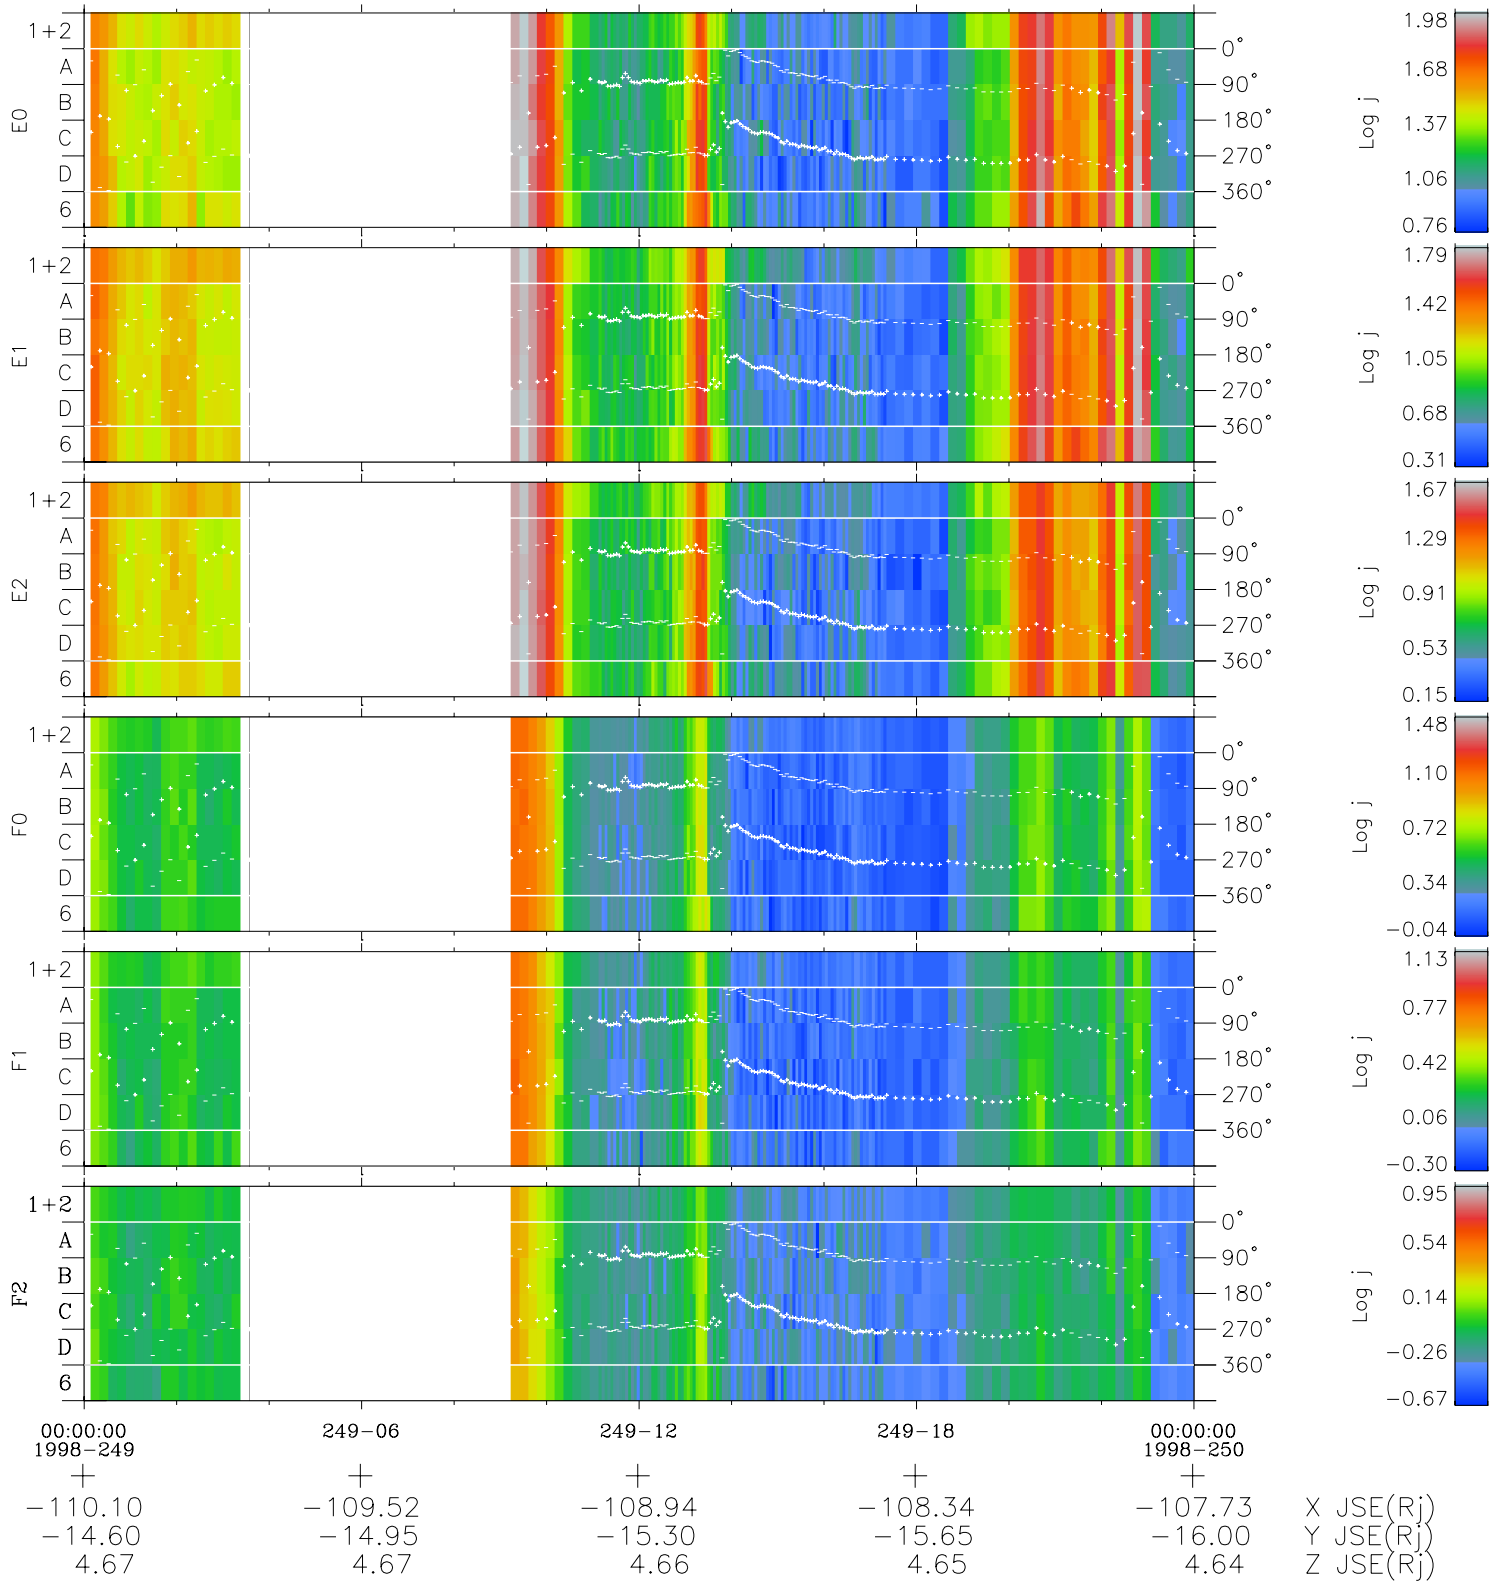

# Galileo EPD Real Time Azimuth Anisotropies 98249

Software Version: RTAZIM\_FLUX V 1.20  
 Data Production: 06-03-00  
 Plot Production: Sun Sep 16 13:54:04 2001  
 Color File: wondr3  
 Geofactor File: 1.1

◇ = Jupiter look direction  
 □ = Corotation look direction