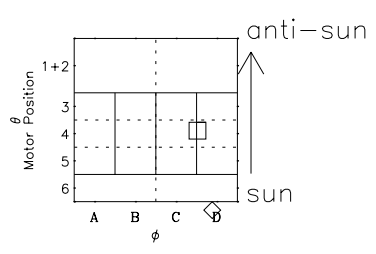

Galileo EPD Real Time Omni Spectrum 98248

Software Version: RTSPEC_OMNI V 1.20
 Data Production: 06-03-00
 Plot Production: Sun Sep 16 13:44:42 2001
 Color File: wondr3
 Geofactor File: 1.1

◇ = Jupiter look direction
 □ = Corotation look direction