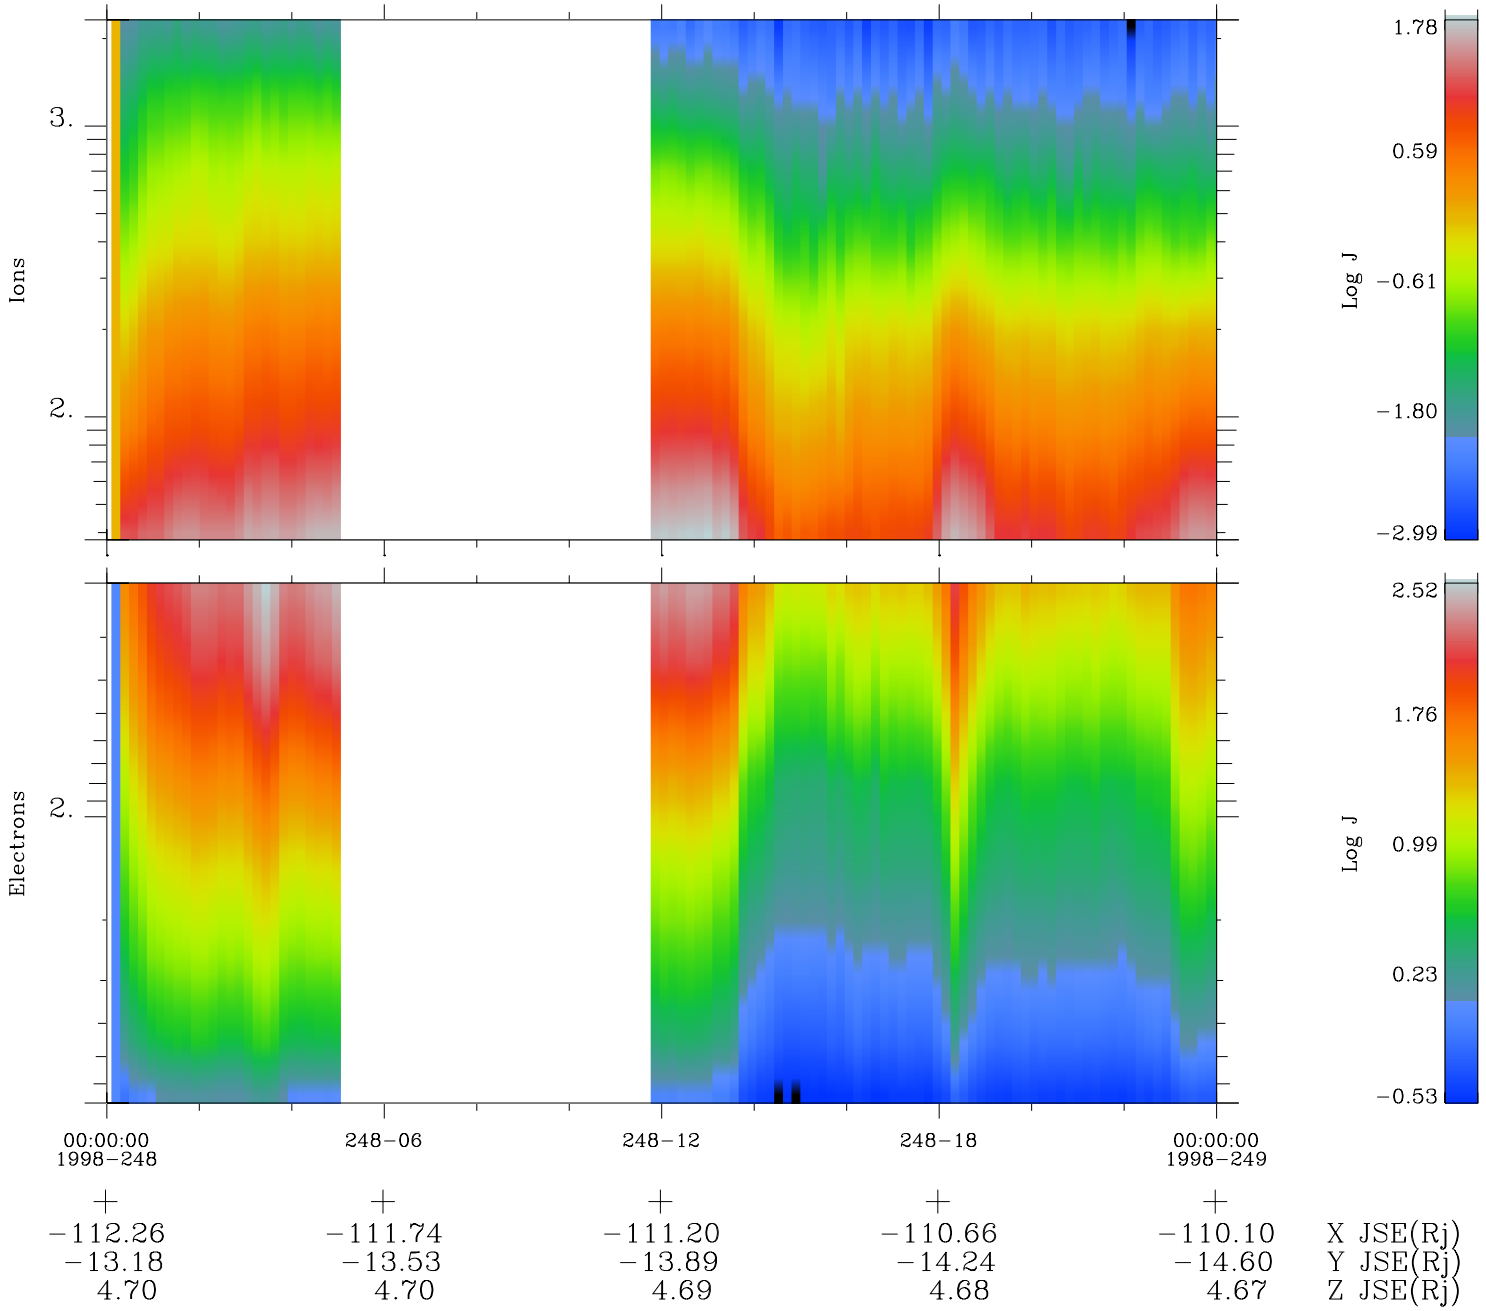

Galileo EPD Real Time Omni Spectrum 98248

Software Version: RTSPEC_OMNI V 1.20
 Data Production: 06-03-00
 Plot Production: Sun Sep 16 13:44:42 2001
 Color File: wondr3
 Geofactor File: 1.1

◇ = Jupiter look direction
 □ = Corotation look direction