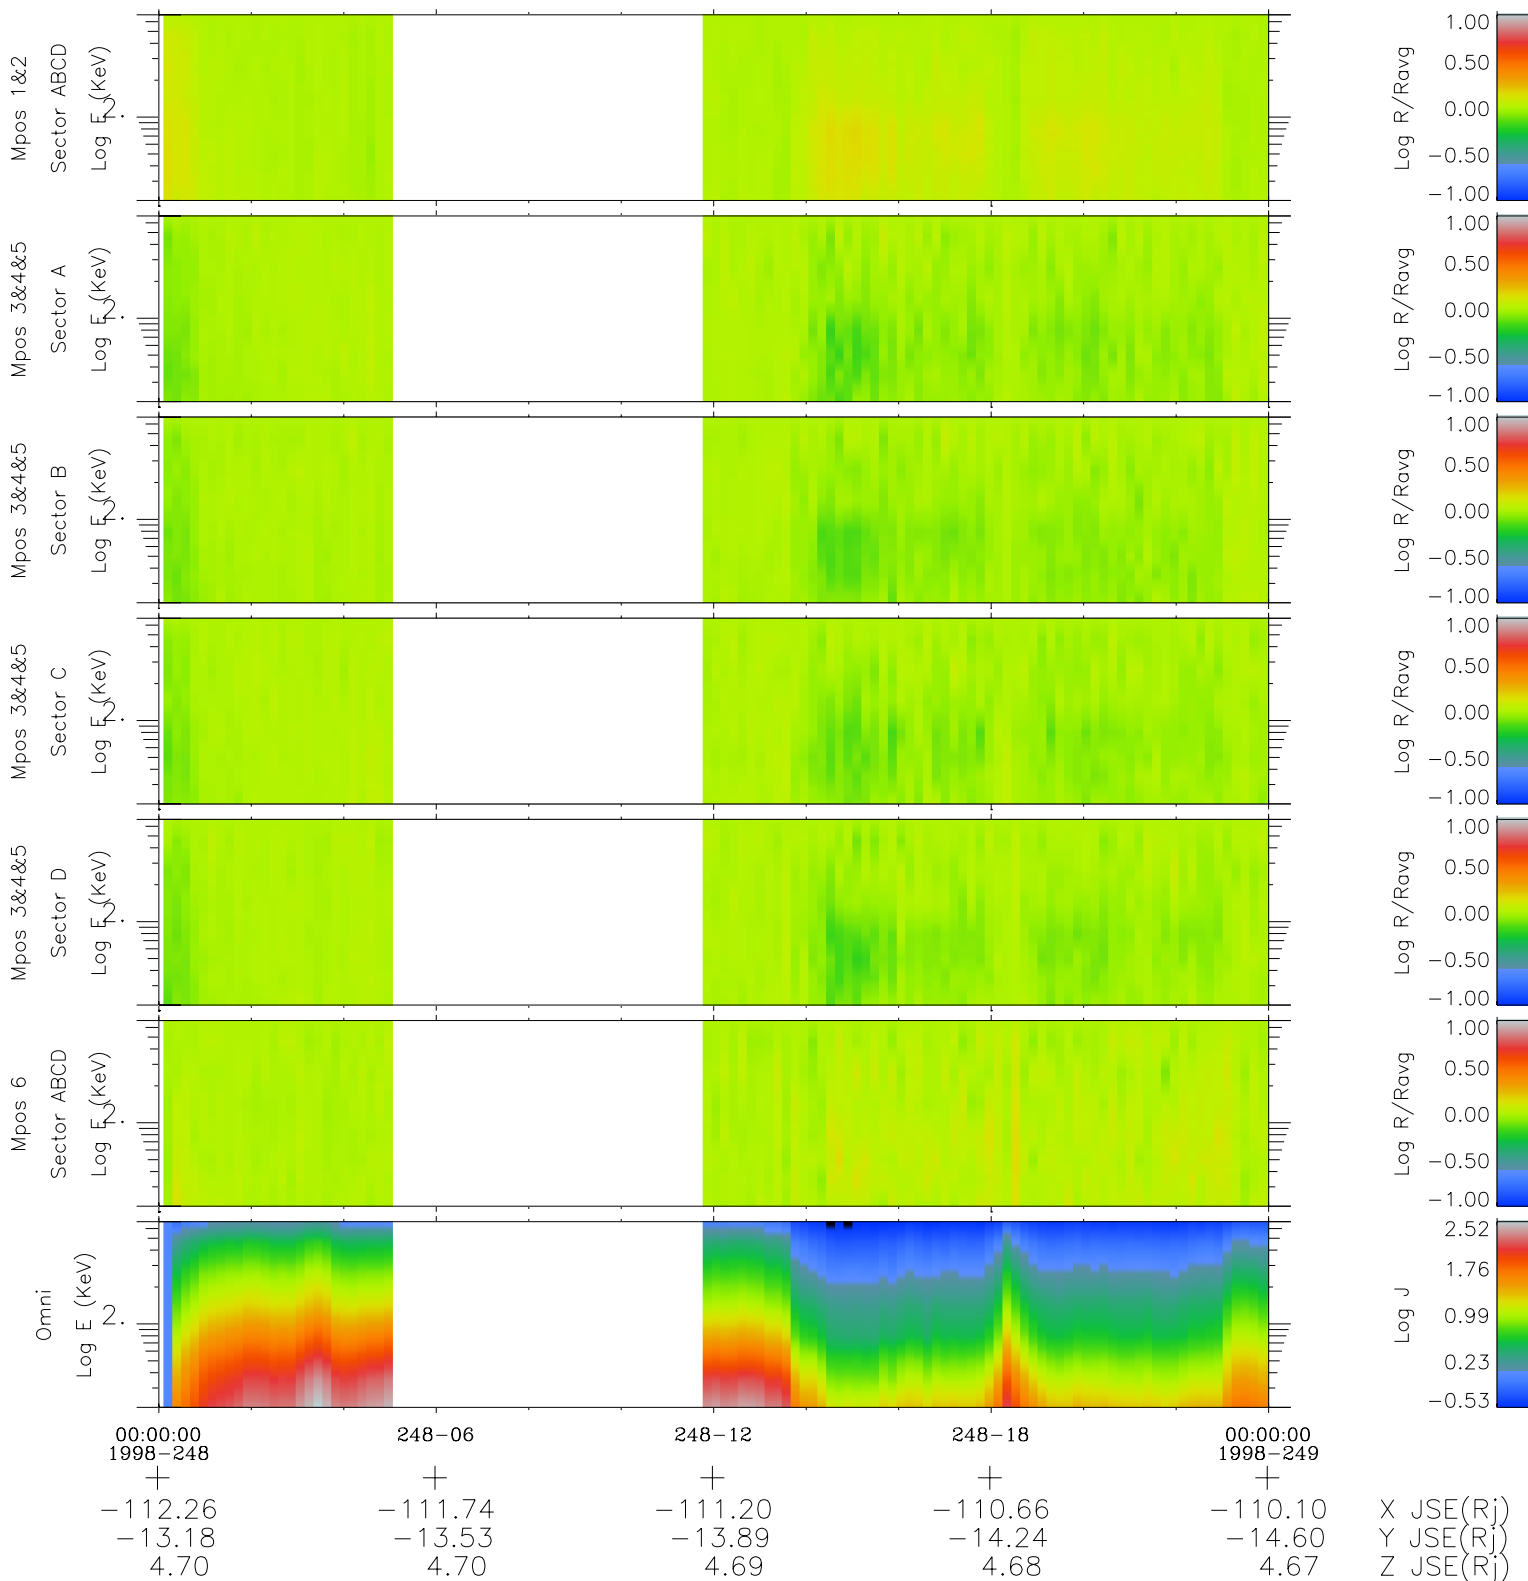

Galileo EPD Real Time R6 Electrons Spectra 98248

Software Version: RTSPEC_R6 V 1.20
 Data Production: 06-03-00
 Plot Production: Sun Sep 16 13:44:37 2001
 Color File: wondr3
 Geofactor File: 1.1

- ◇ = Jupiter look direction
- = Corotation look direction