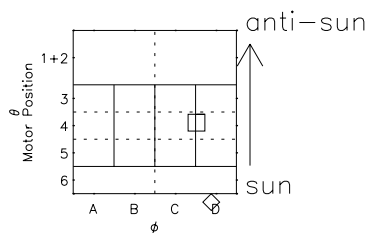

Galileo EPD Real Time R6 Electrons Spectra 98248

Software Version: RTSPEC_R6 V 1.20
 Data Production: 06-03-00
 Plot Production: Sun Sep 16 13:44:37 2001
 Color File: wondr3
 Geofactor File: 1.1

- ◇ = Jupiter look direction
- = Corotation look direction