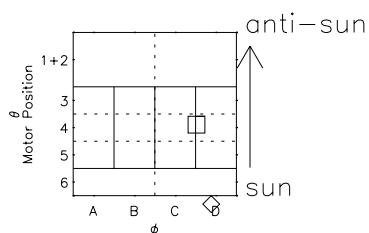

Galileo EPD Real Time R6 Ions Spectra 98248

Software Version: RTSPEC_R6 V 1.20
 Data Production: 06-03-00
 Plot Production: Sun Sep 16 13:44:31 2001
 Color File: wondr3
 Geofactor File: 1.1

- ◇ = Jupiter look direction
- = Corotation look direction