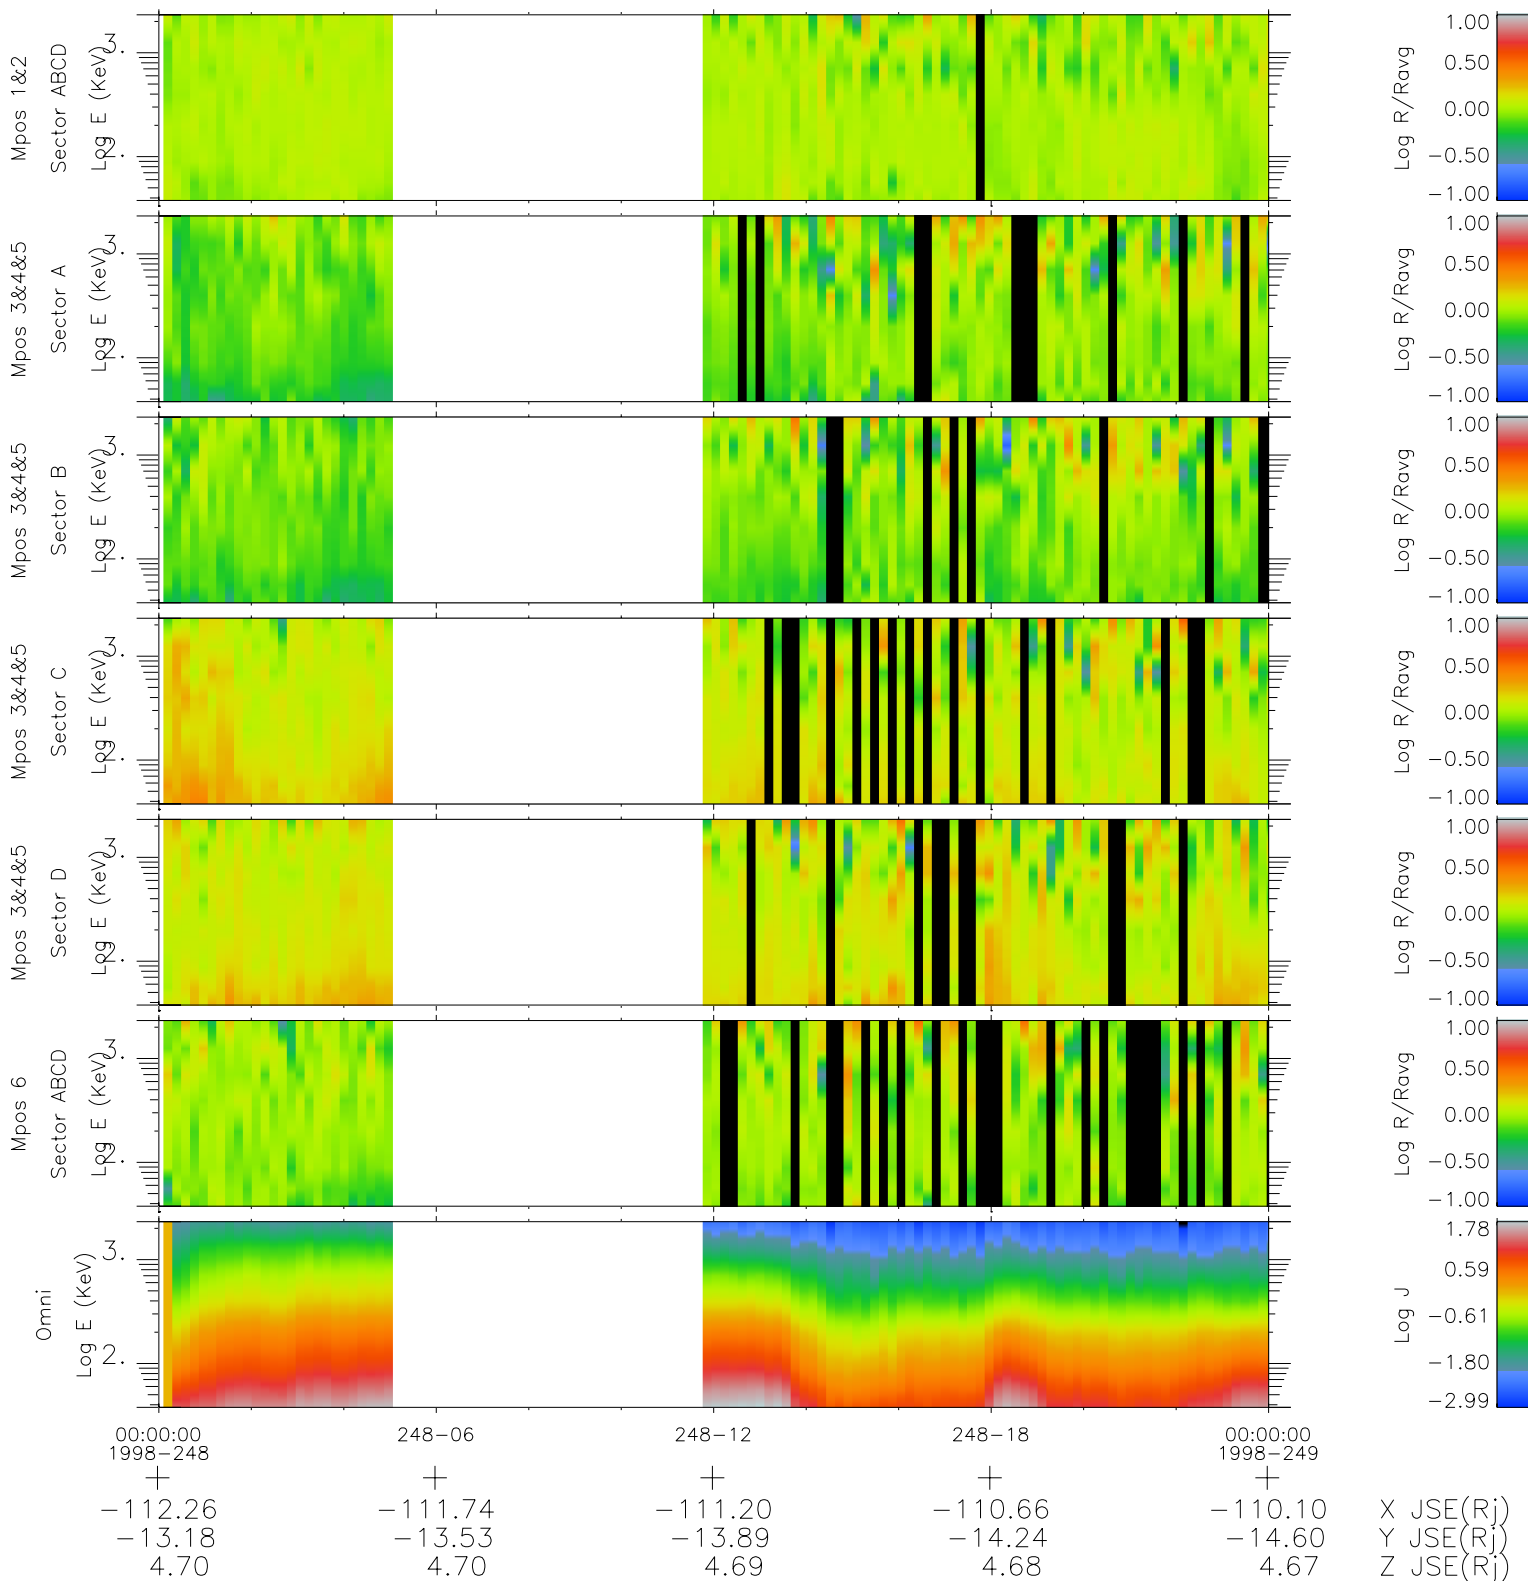

Galileo EPD Real Time R6 Ions Spectra 98248

Software Version: RTSPEC_R6 V 1.20
 Data Production: 06-03-00
 Plot Production: Sun Sep 16 13:44:31 2001
 Color File: wondr3
 Geofactor File: 1.1

- ◇ = Jupiter look direction
- = Corotation look direction