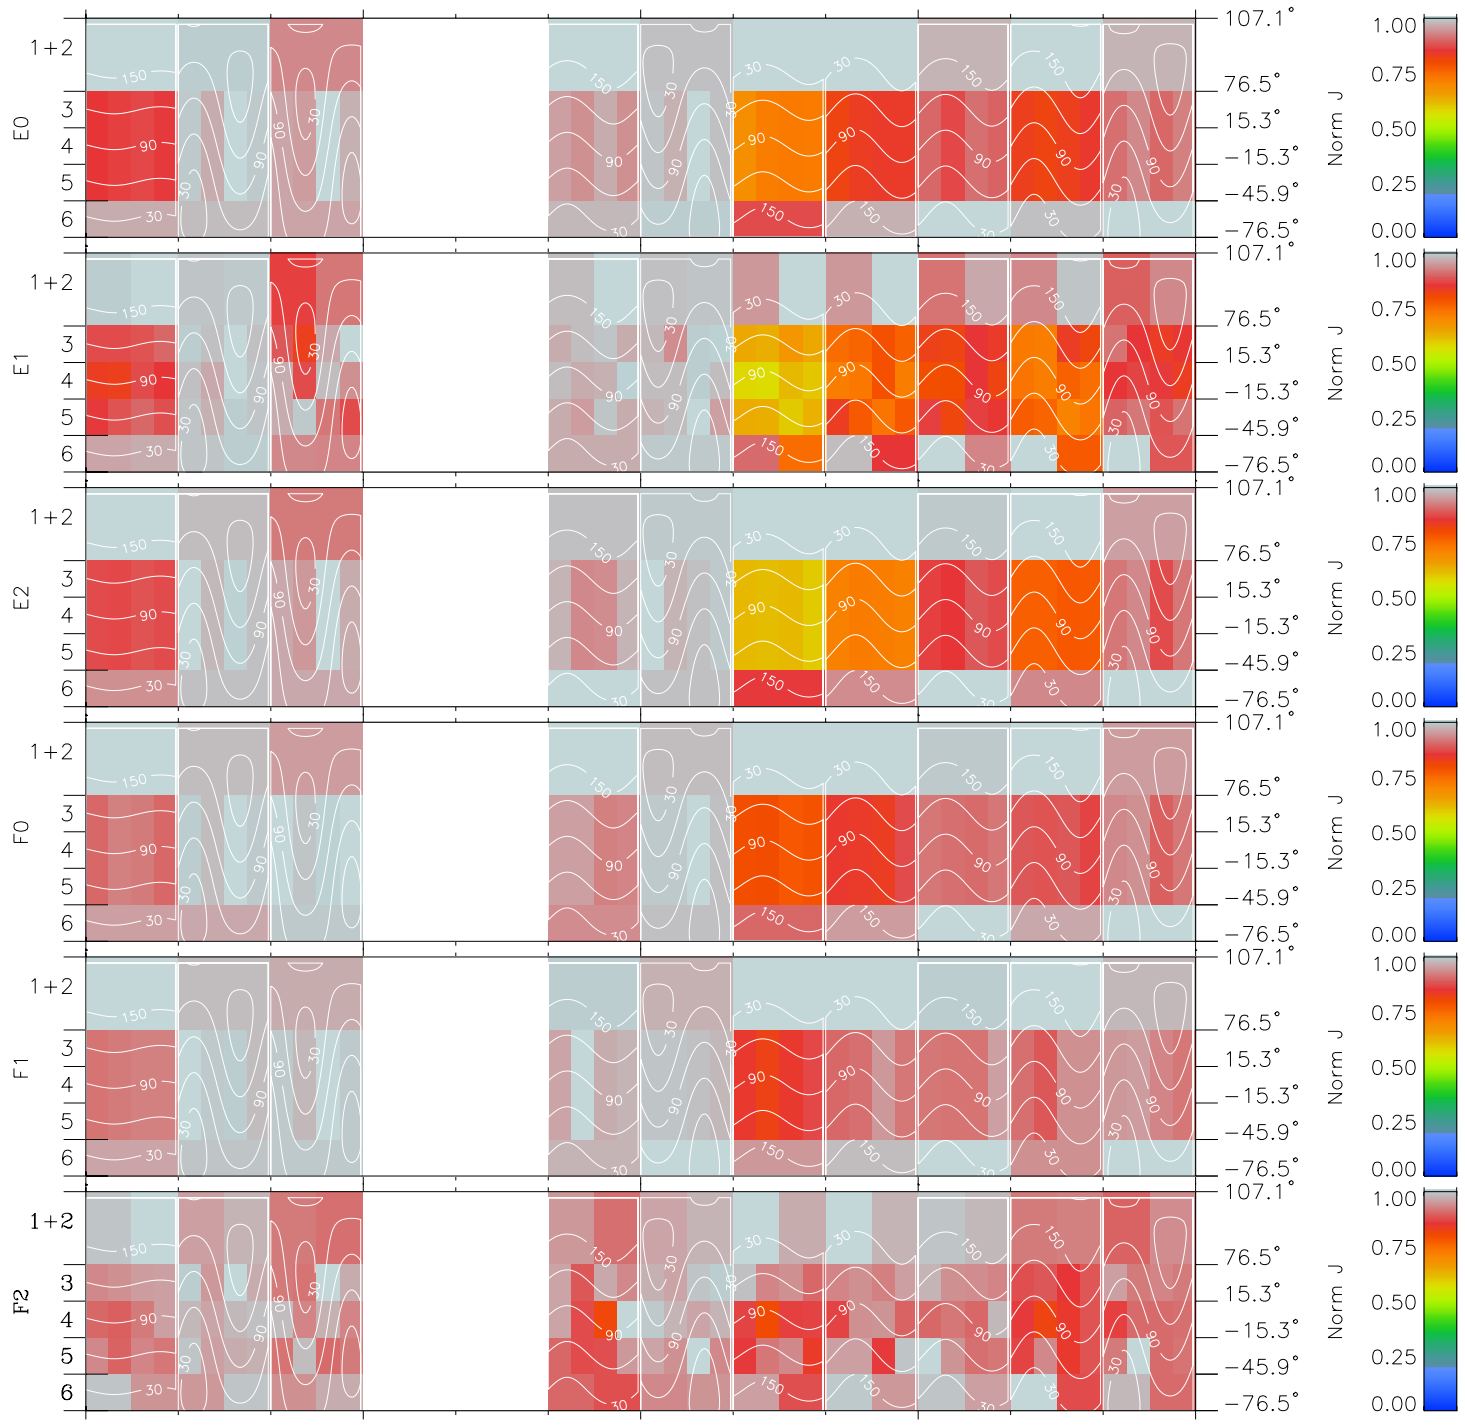

Galileo EPD Real Time All-Sky Anisotropies 98248

Software Version: RTSKY_NORM V 1.20
 Data Production: 06-03-00
 Plot Production: Sun Sep 16 13:45:16 2001
 Color File: wondr3
 Geofactor File: 1.1

Time	Longitude	Latitude	Altitude	X JSE(R _j)	Y JSE(R _j)	Z JSE(R _j)
00:00:00 1998-248	-112.26	-13.18	4.70			
248-06	-111.74	-13.53	4.70			
248-12	-111.20	-13.89	4.69			
248-18	-110.66	-14.24	4.68			
00:00:00 1998-249	-110.10	-14.60	4.67			

- ◇ = Jupiter look direction
- = Corotation look direction