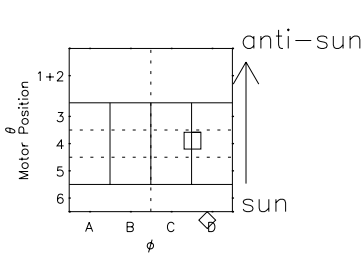

Galileo EPD Real Time All-Sky Anisotropies 98248

Software Version: RTSKY_NORM V 1.20
 Data Production: 06-03-00
 Plot Production: Sun Sep 16 13:45:16 2001
 Color File: wondr3
 Geofactor File: 1.1

Time	Longitude	Latitude	Altitude	X JSE(R _j)	Y JSE(R _j)	Z JSE(R _j)
00:00:00 1998-248	-112.26	-13.18	4.70			
248-06	-111.74	-13.53	4.70			
248-12	-111.20	-13.89	4.69			
248-18	-110.66	-14.24	4.68			
00:00:00 1998-249	-110.10	-14.60	4.67			

- ◇ = Jupiter look direction
- = Corotation look direction