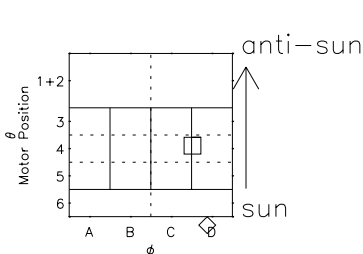

Galileo EPD Real Time All-Sky Anisotropies 98248

Software Version: RTSKY_MEAN V 1.20
 Data Production: 06-03-00
 Plot Production: Sun Sep 16 13:44:54 2001
 Color File: wondr3
 Geofactor File: 1.1

- ◇ = Jupiter look direction
- = Corotation look direction