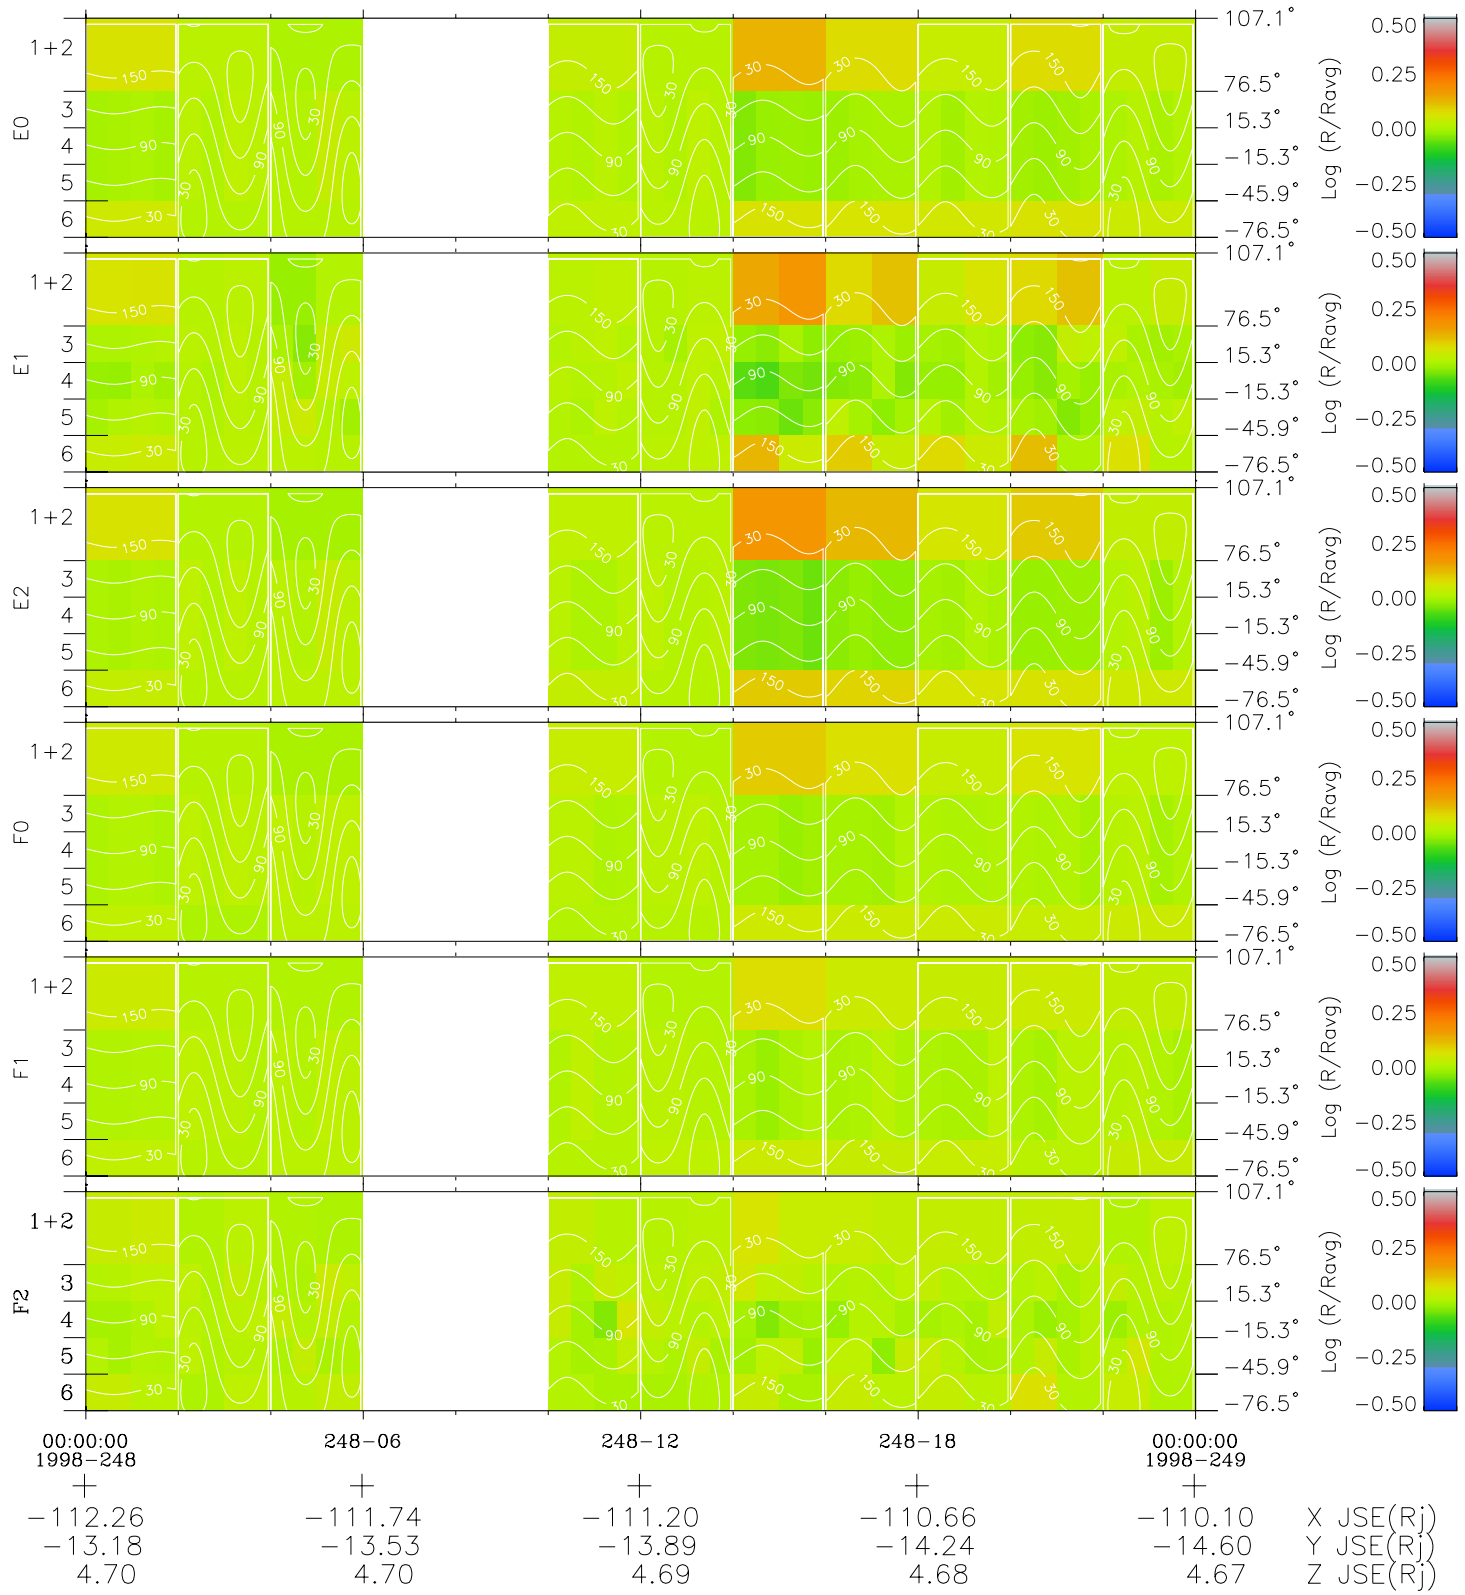

Galileo EPD Real Time All-Sky Anisotropies 98248

Software Version: RTSKY_MEAN V 1.20
 Data Production: 06-03-00
 Plot Production: Sun Sep 16 13:44:54 2001
 Color File: wondr3
 Geofactor File: 1.1

- ◇ = Jupiter look direction
- = Corotation look direction