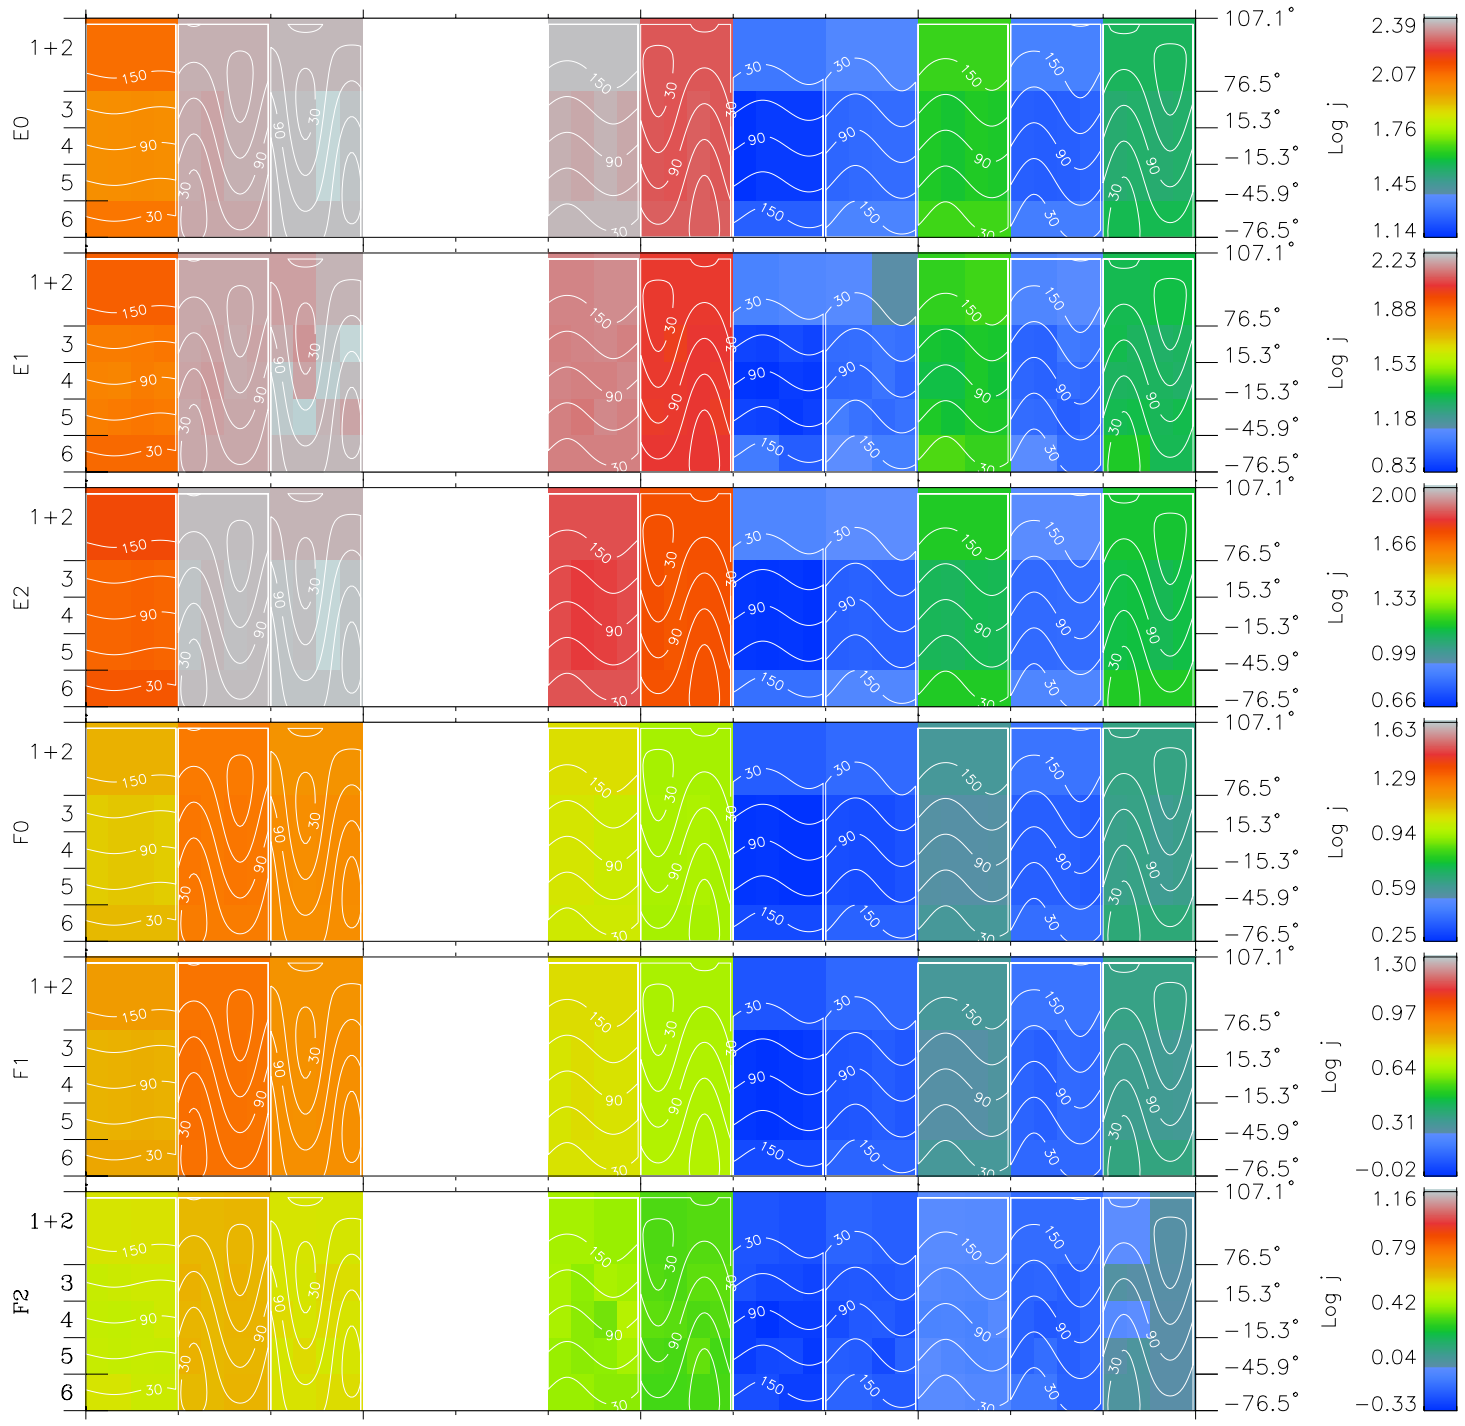

Galileo EPD Real Time All-Sky Anisotropies 98248

Software Version: RTSKY_FLUX V 1.20
 Data Production: 06-03-00
 Plot Production: Sun Sep 16 13:45:05 2001
 Color File: wondr3
 Geofactor File: 1.1

00:00:00 1998-248	248-06	248-12	248-18	00:00:00 1998-249	
+	+	+	+	+	
-112.26	-111.74	-111.20	-110.66	-110.10	X JSE(R _j)
-13.18	-13.53	-13.89	-14.24	-14.60	Y JSE(R _j)
4.70	4.70	4.69	4.68	4.67	Z JSE(R _j)

- ◇ = Jupiter look direction
- = Corotation look direction