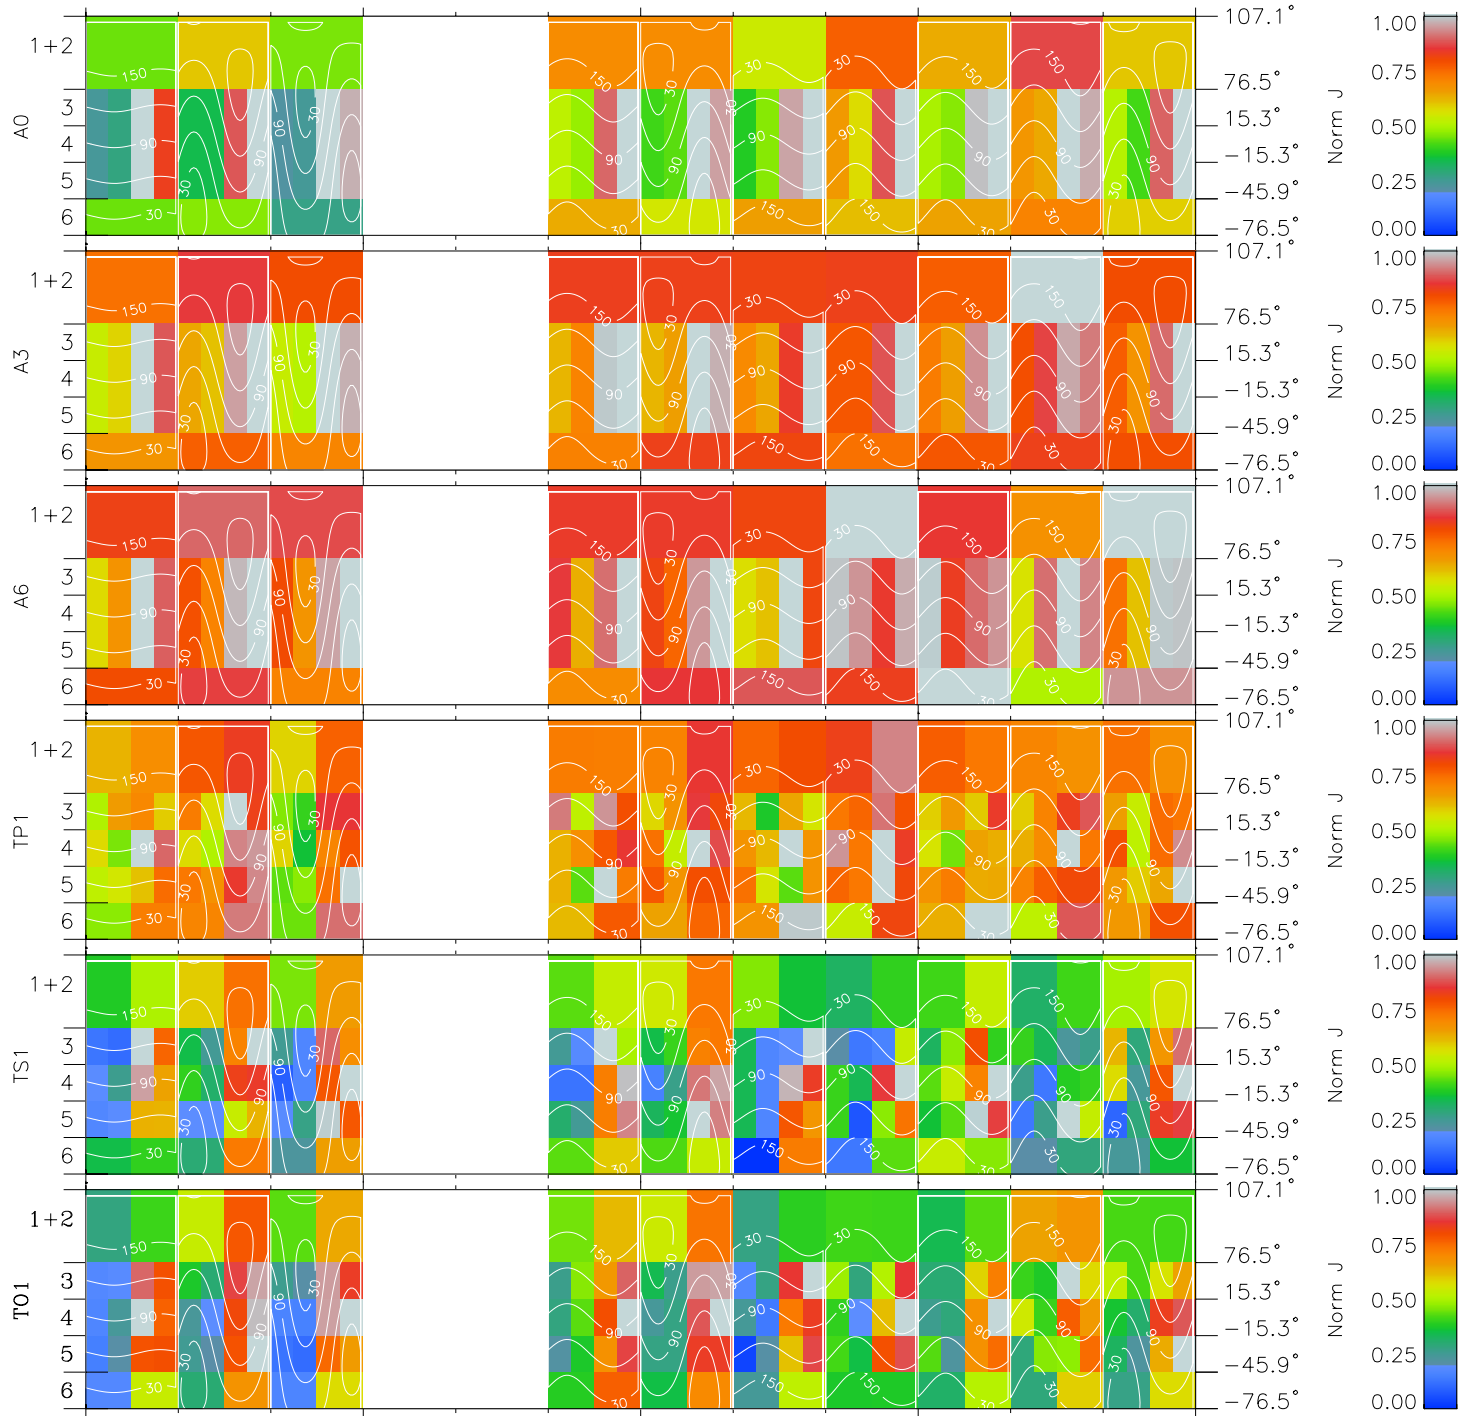

Galileo EPD Real Time All-Sky Anisotropies 98248

Software Version: RTSKY_NORM V 1.20
Data Production: 06-03-00
Plot Production: Sun Sep 16 13:45:10 2001
Color File: wondr3
Geofactor File: 1.1

Time	Longitude	Latitude	Altitude	X JSE(R _j)	Y JSE(R _j)	Z JSE(R _j)
00:00:00 1998-248	-112.26	-13.18	4.70			
248-06	-111.74	-13.53	4.70			
248-12	-111.20	-13.89	4.69			
248-18	-110.66	-14.24	4.68			
00:00:00 1998-249	-110.10	-14.60	4.67			

- ◇ = Jupiter look direction
- = Corotation look direction