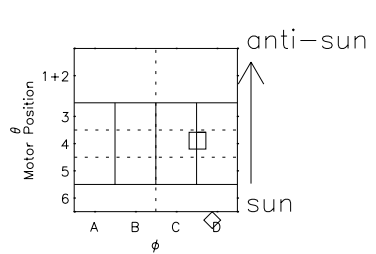

Galileo EPD Real Time All-Sky Anisotropies 98248

Software Version: RTSKY_NORM V 1.20
Data Production: 06-03-00
Plot Production: Sun Sep 16 13:45:10 2001
Color File: wondr3
Geofactor File: 1.1

Time	Longitude	Latitude	Altitude	X JSE(R _j)	Y JSE(R _j)	Z JSE(R _j)
00:00:00 1998-248	-112.26	-13.18	4.70			
248-06	-111.74	-13.53	4.70			
248-12	-111.20	-13.89	4.69			
248-18	-110.66	-14.24	4.68			
00:00:00 1998-249	-110.10	-14.60	4.67			

- ◇ = Jupiter look direction
- = Corotation look direction