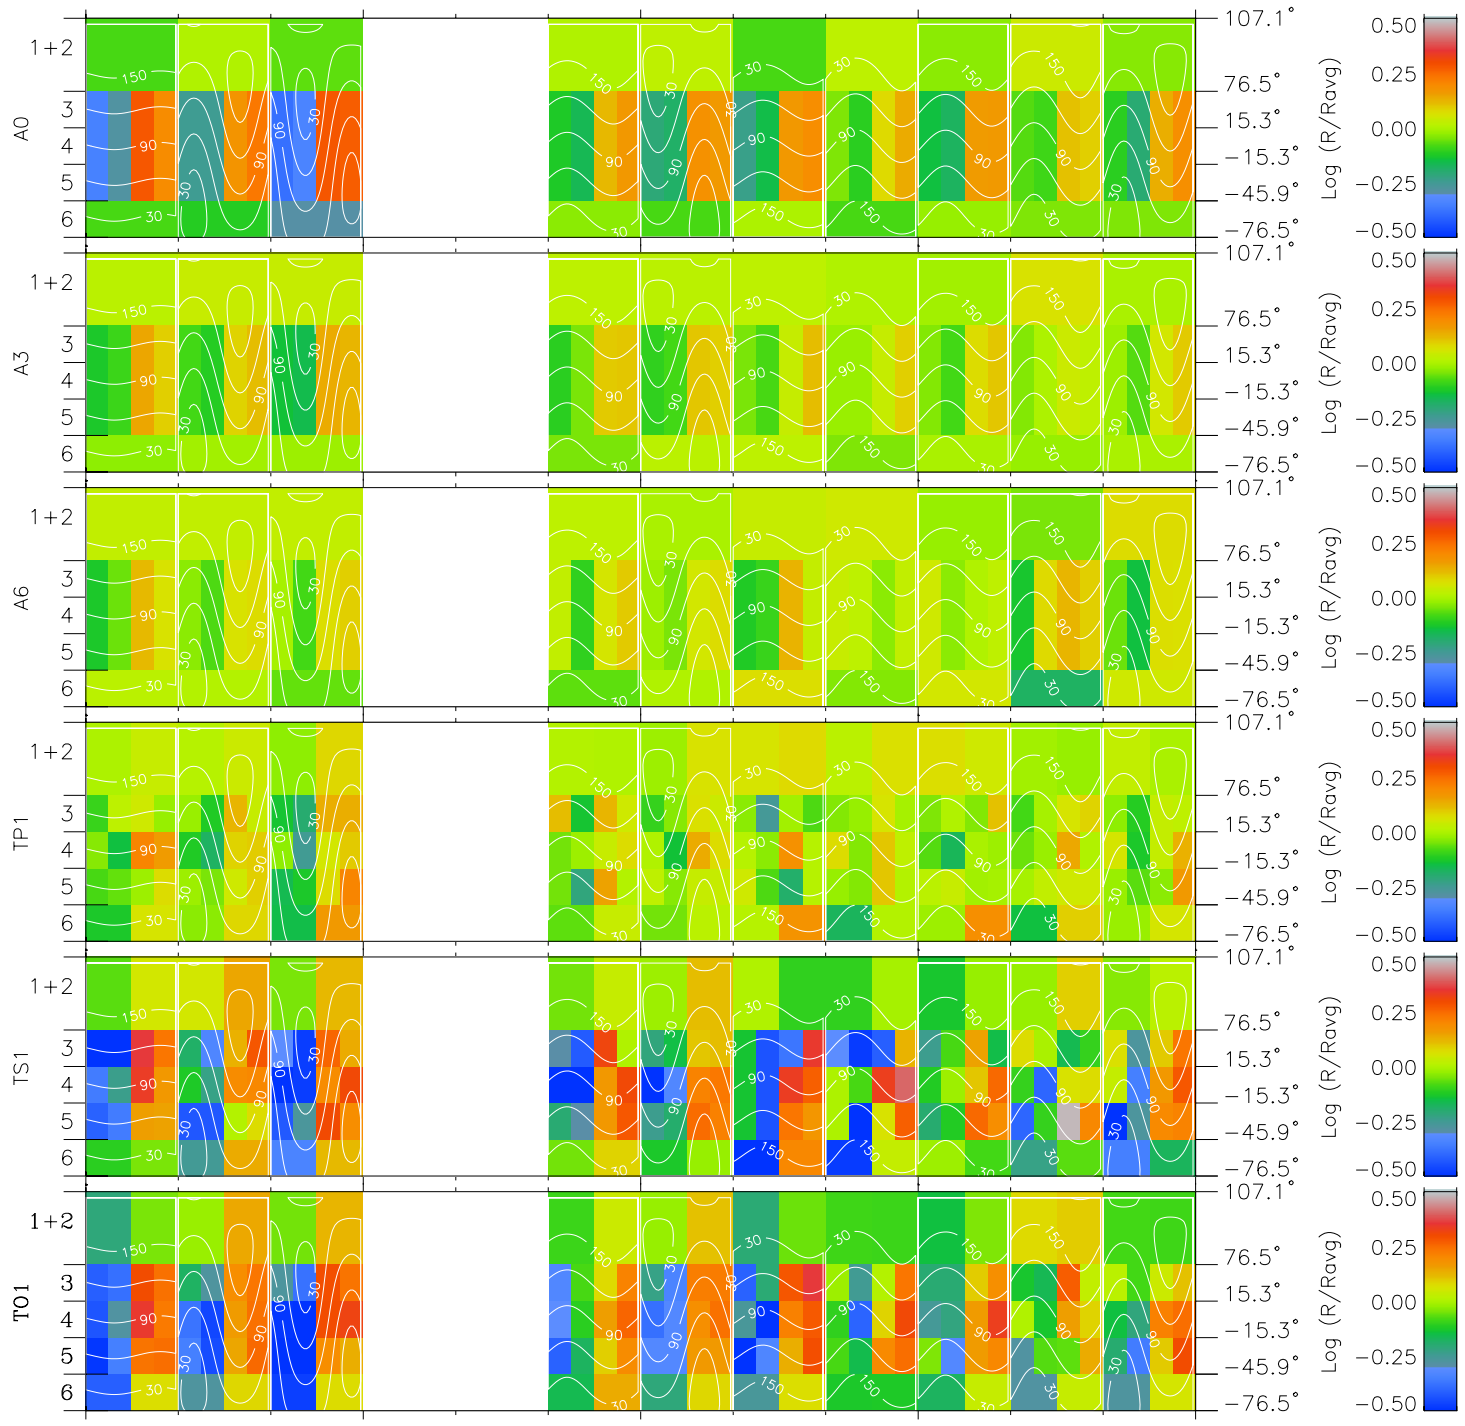

Galileo EPD Real Time All-Sky Anisotropies 98248

Software Version: RTSKY_MEAN V 1.20
 Data Production: 06-03-00
 Plot Production: Sun Sep 16 13:44:48 2001
 Color File: wondr3
 Geofactor File: 1.1

00:00:00 1998-248	248-06	248-12	248-18	00:00:00 1998-249	X JSE(R _j)
+ -112.26 -13.18 4.70	+ -111.74 -13.53 4.70	+ -111.20 -13.89 4.69	+ -110.66 -14.24 4.68	+ -110.10 -14.60 4.67	Y JSE(R _j) Z JSE(R _j)

- ◇ = Jupiter look direction
- = Corotation look direction