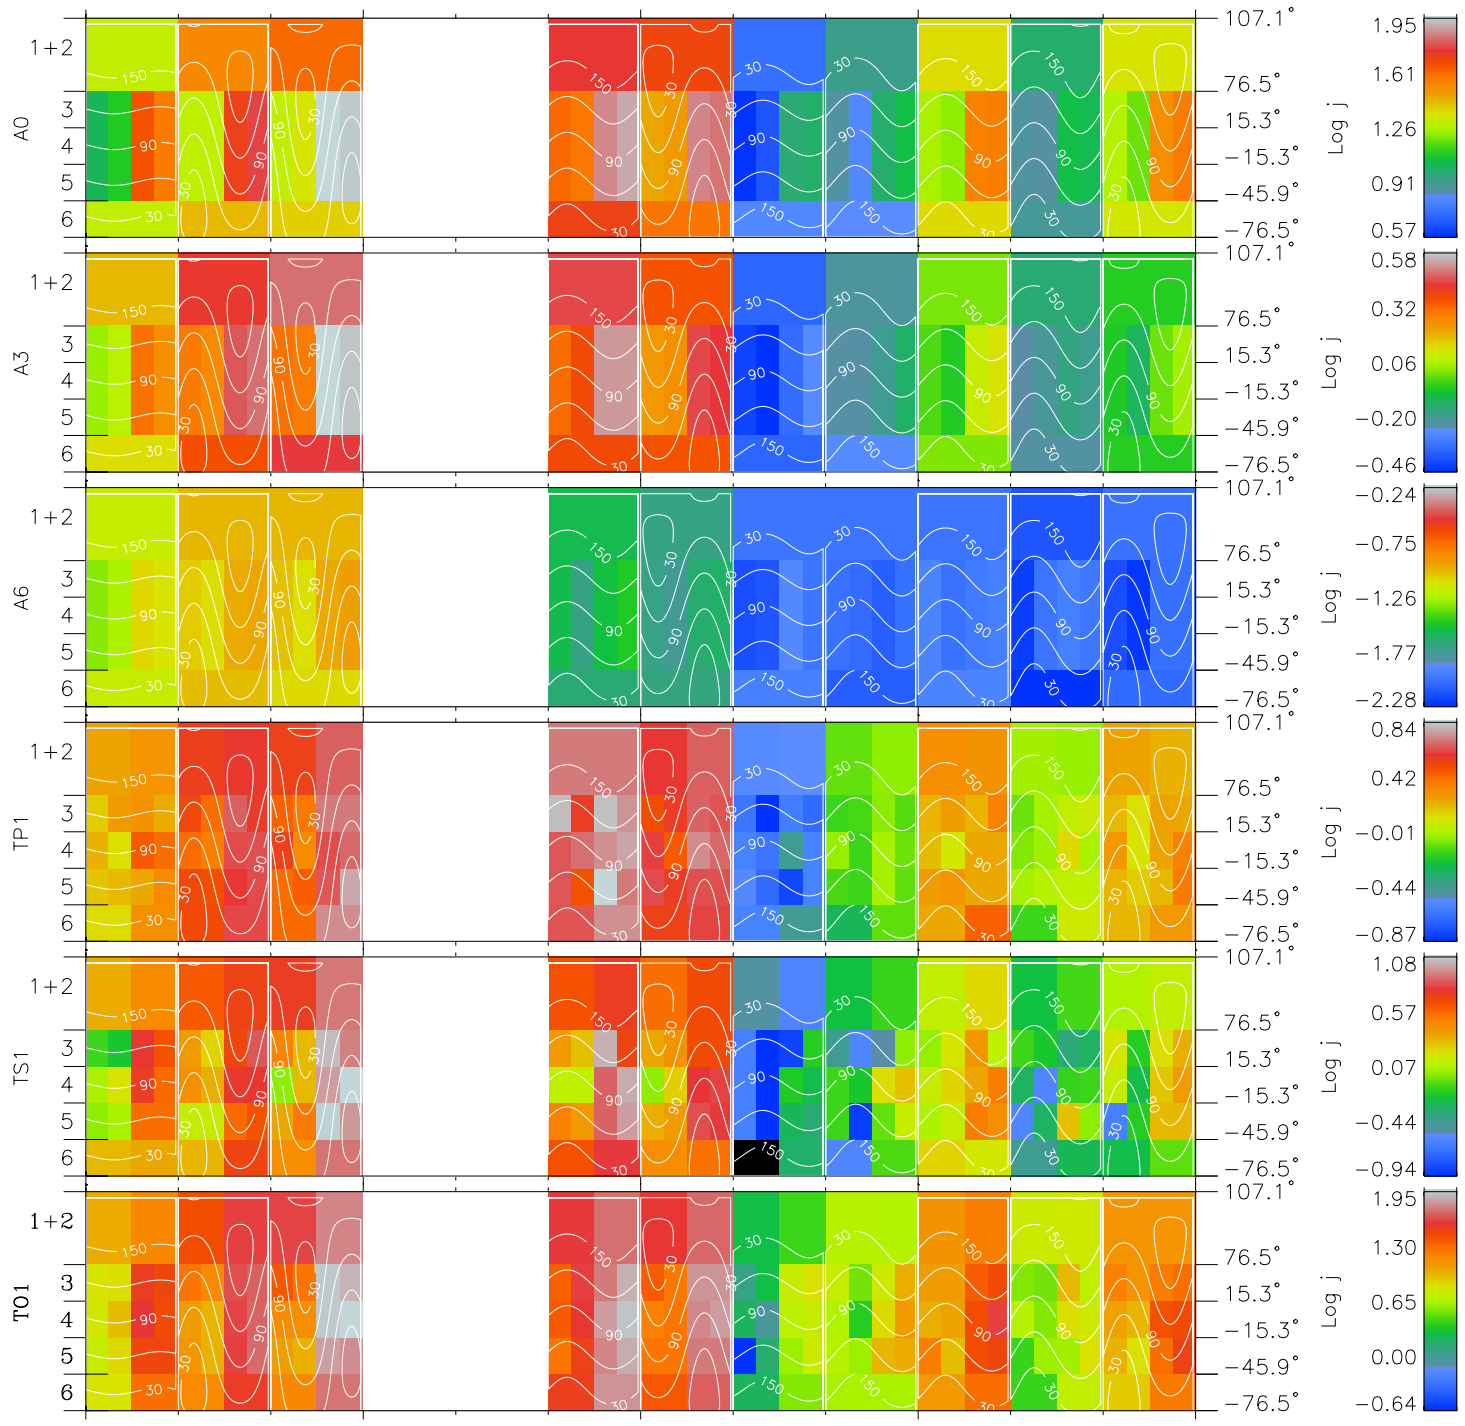

# Galileo EPD Real Time All-Sky Anisotropies 98248

Software Version: RTSKY\_FLUX V 1.20  
 Data Production: 06-03-00  
 Plot Production: Sun Sep 16 13:44:59 2001  
 Color File: wondr3  
 Geofactor File: 1.1

Time	Longitude	Latitude	Altitude	X JSE(R <sub>j</sub> )	Y JSE(R <sub>j</sub> )	Z JSE(R <sub>j</sub> )
00:00:00 1998-248	-112.26	-13.18	4.70			
248-06	-111.74	-13.53	4.70			
248-12	-111.20	-13.89	4.69			
248-18	-110.66	-14.24	4.68			
00:00:00 1998-249	-110.10	-14.60	4.67			

- ◇ = Jupiter look direction
- = Corotation look direction