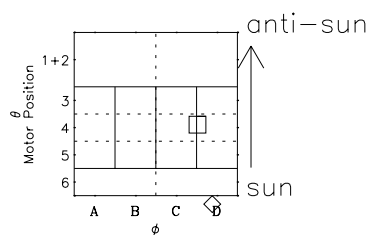

# Galileo EPD Real-Time Omni 98248

Software Version: RTLINE\_OMNI V 1.20  
Data Production: 06-03-00  
Plot Production: Sun Sep 16 13:46:15 2001

- ◇ = Jupiter look direction
- = Corotation look direction