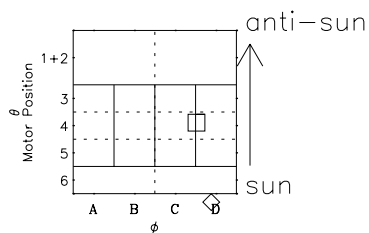

# Galileo EPD Real-Time Omni 98248

Software Version: RTLINE\_OMNI V 1.20  
Data Production: 06-03-00  
Plot Production: Sun Sep 16 13:46:14 2001

◇ = Jupiter look direction  
□ = Corotation look direction