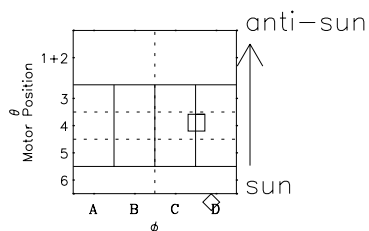

# Galileo EPD Real-Time Omni 98248

Software Version: RTLINE\_OMNI V 1.20  
Data Production: 06-03-00  
Plot Production: Sun Sep 16 13:46:14 2001

- ◇ = Jupiter look direction
- = Corotation look direction