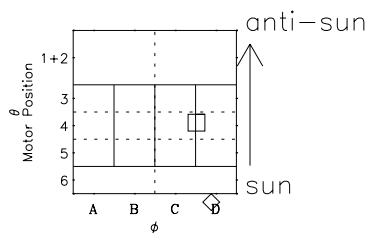

# Galileo EPD Real-Time Omni 98248

Software Version: RTLINE\_OMNI V 1.20  
Data Production: 06-03-00  
Plot Production: Sun Sep 16 13:46:13 2001

◇ = Jupiter look direction  
□ = Corotation look direction