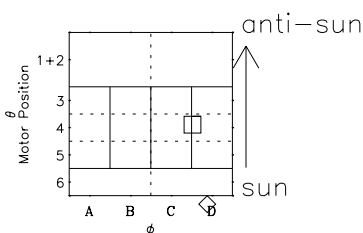

# Galileo EPD Real-Time Six-Sector 98248

Software Version: RTLINE\_R6 V 1.20  
Data Production: 06-03-00  
Plot Production: Sun Sep 16 13:46:21 2001

◇ = Jupiter look direction  
□ = Corotation look direction