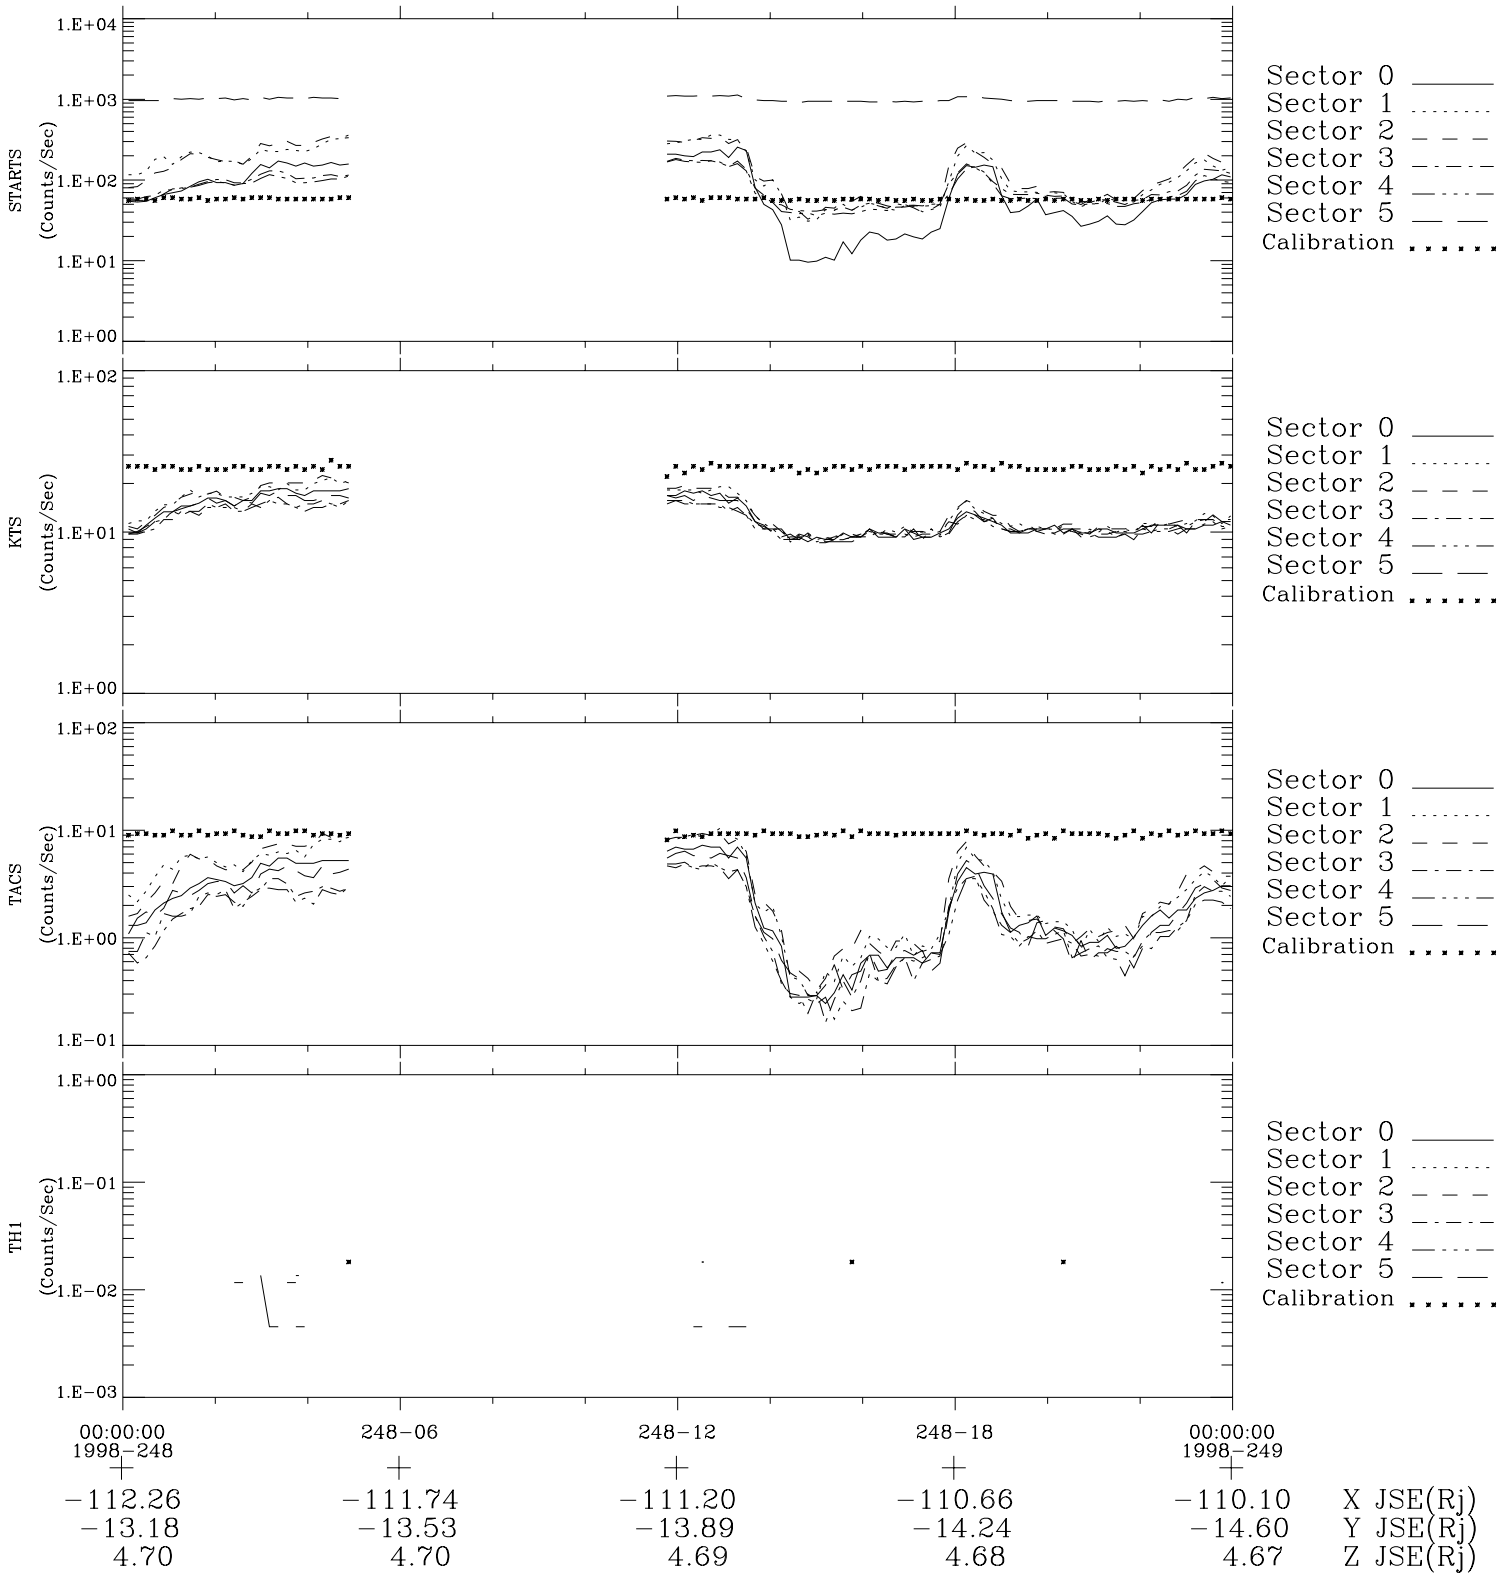

# Galileo EPD Real-Time Six-Sector 98248

Software Version: RTLINE\_R6 V 1.20  
Data Production: 06-03-00  
Plot Production: Sun Sep 16 13:46:21 2001

◇ = Jupiter look direction  
□ = Corotation look direction