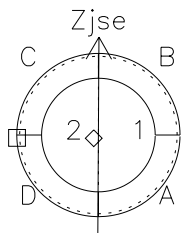

# Galileo EPD Real-Time Six-Sector 98248

Software Version: RTLINE\_R6 V 1.20  
Data Production: 06-03-00  
Plot Production: Sun Sep 16 13:46:21 2001

◇ = Jupiter look direction  
□ = Corotation look direction