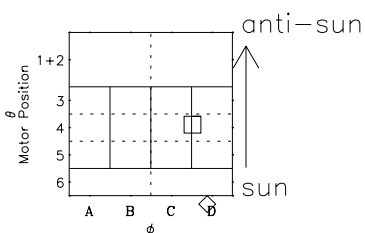

Galileo EPD Real-Time Six-Sector 98248

Software Version: RTLINE_R6 V 1.20
Data Production: 06-03-00
Plot Production: Sun Sep 16 13:46:20 2001

◇ = Jupiter look direction
□ = Corotation look direction