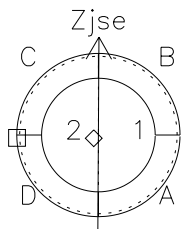

Galileo EPD Real-Time Six-Sector 98248

Software Version: RTLINE_R6 V 1.20
Data Production: 06-03-00
Plot Production: Sun Sep 16 13:46:20 2001

◇ = Jupiter look direction
□ = Corotation look direction