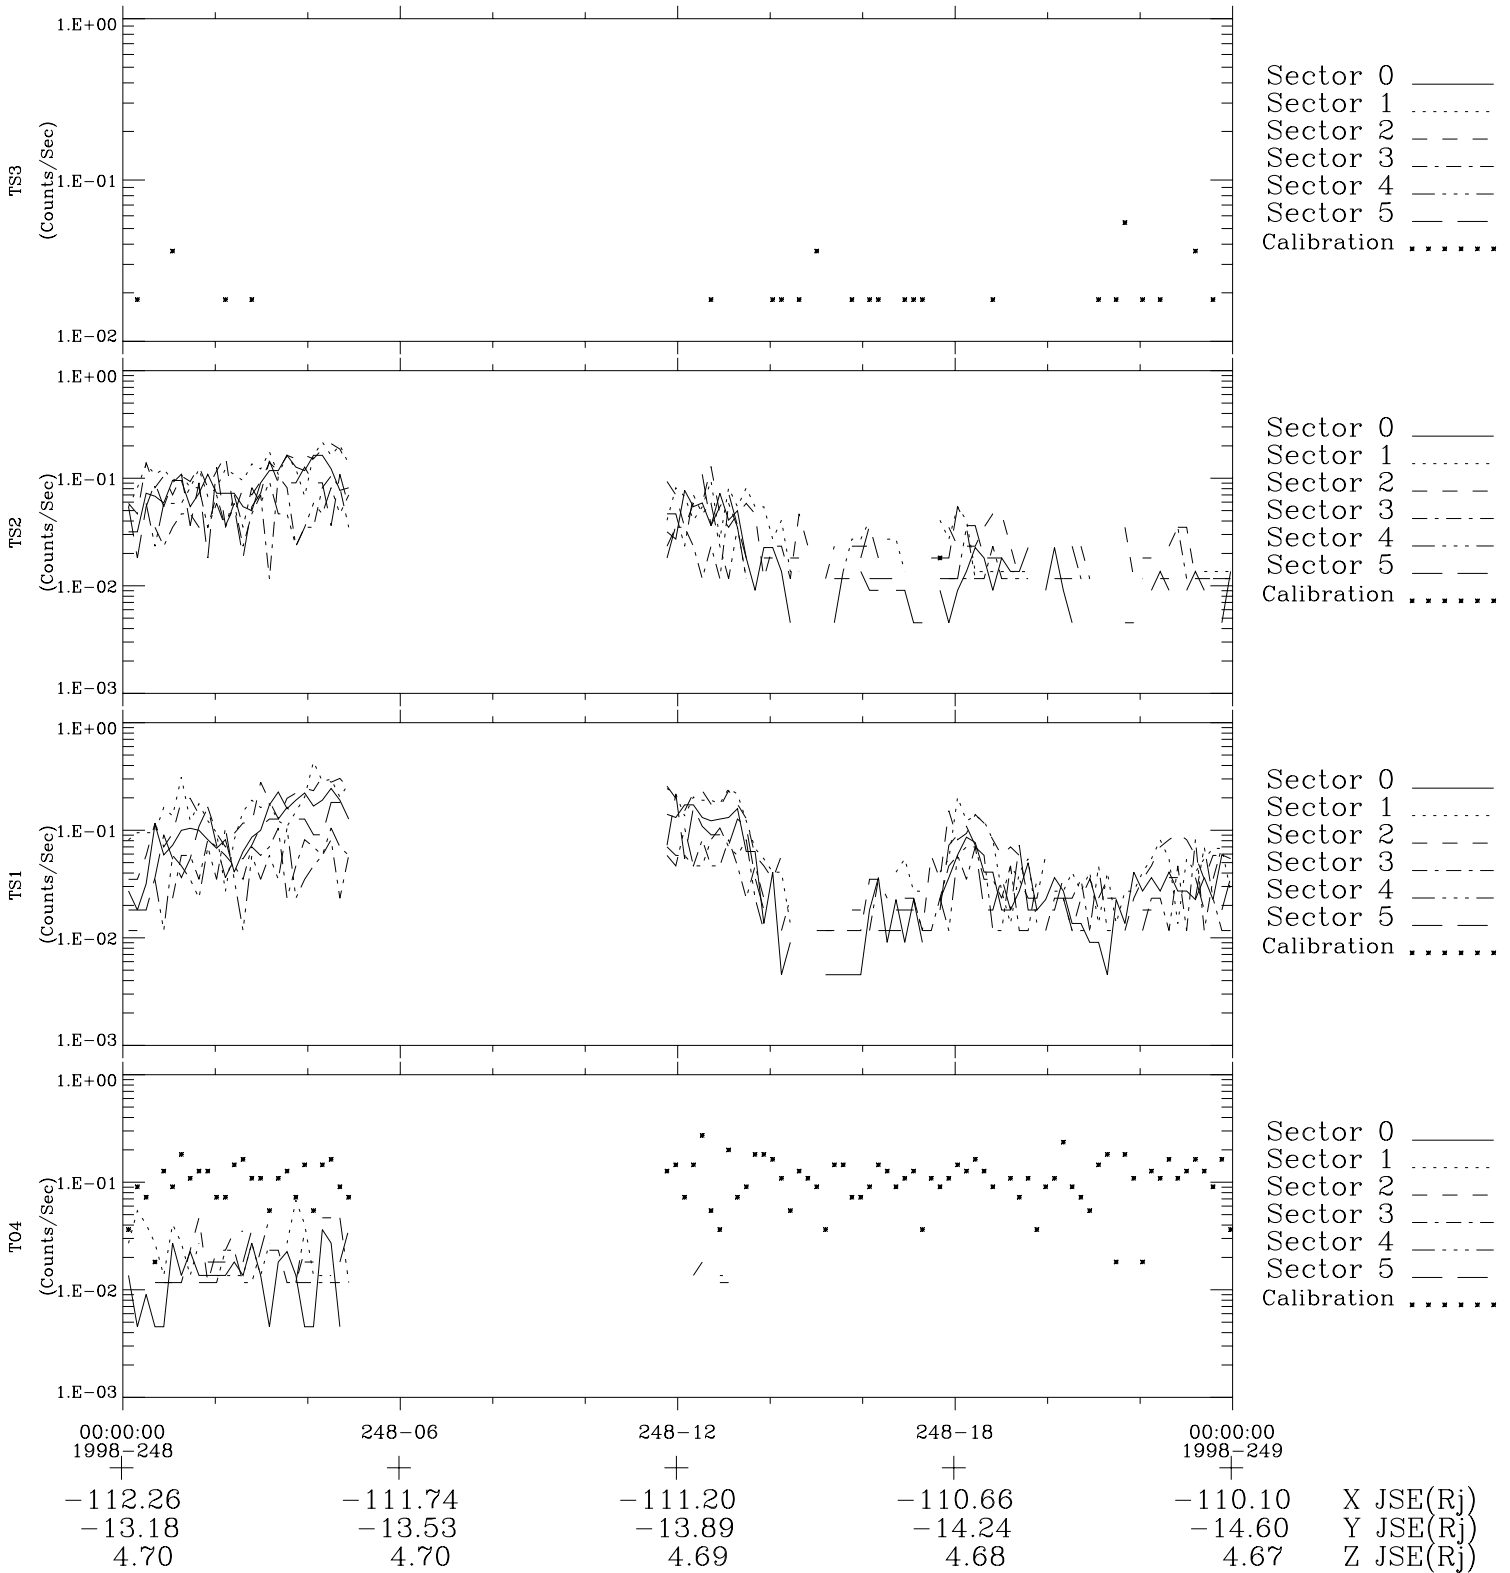

Galileo EPD Real-Time Six-Sector 98248

Software Version: RTLINE_R6 V 1.20
Data Production: 06-03-00
Plot Production: Sun Sep 16 13:46:20 2001

◇ = Jupiter look direction
□ = Corotation look direction