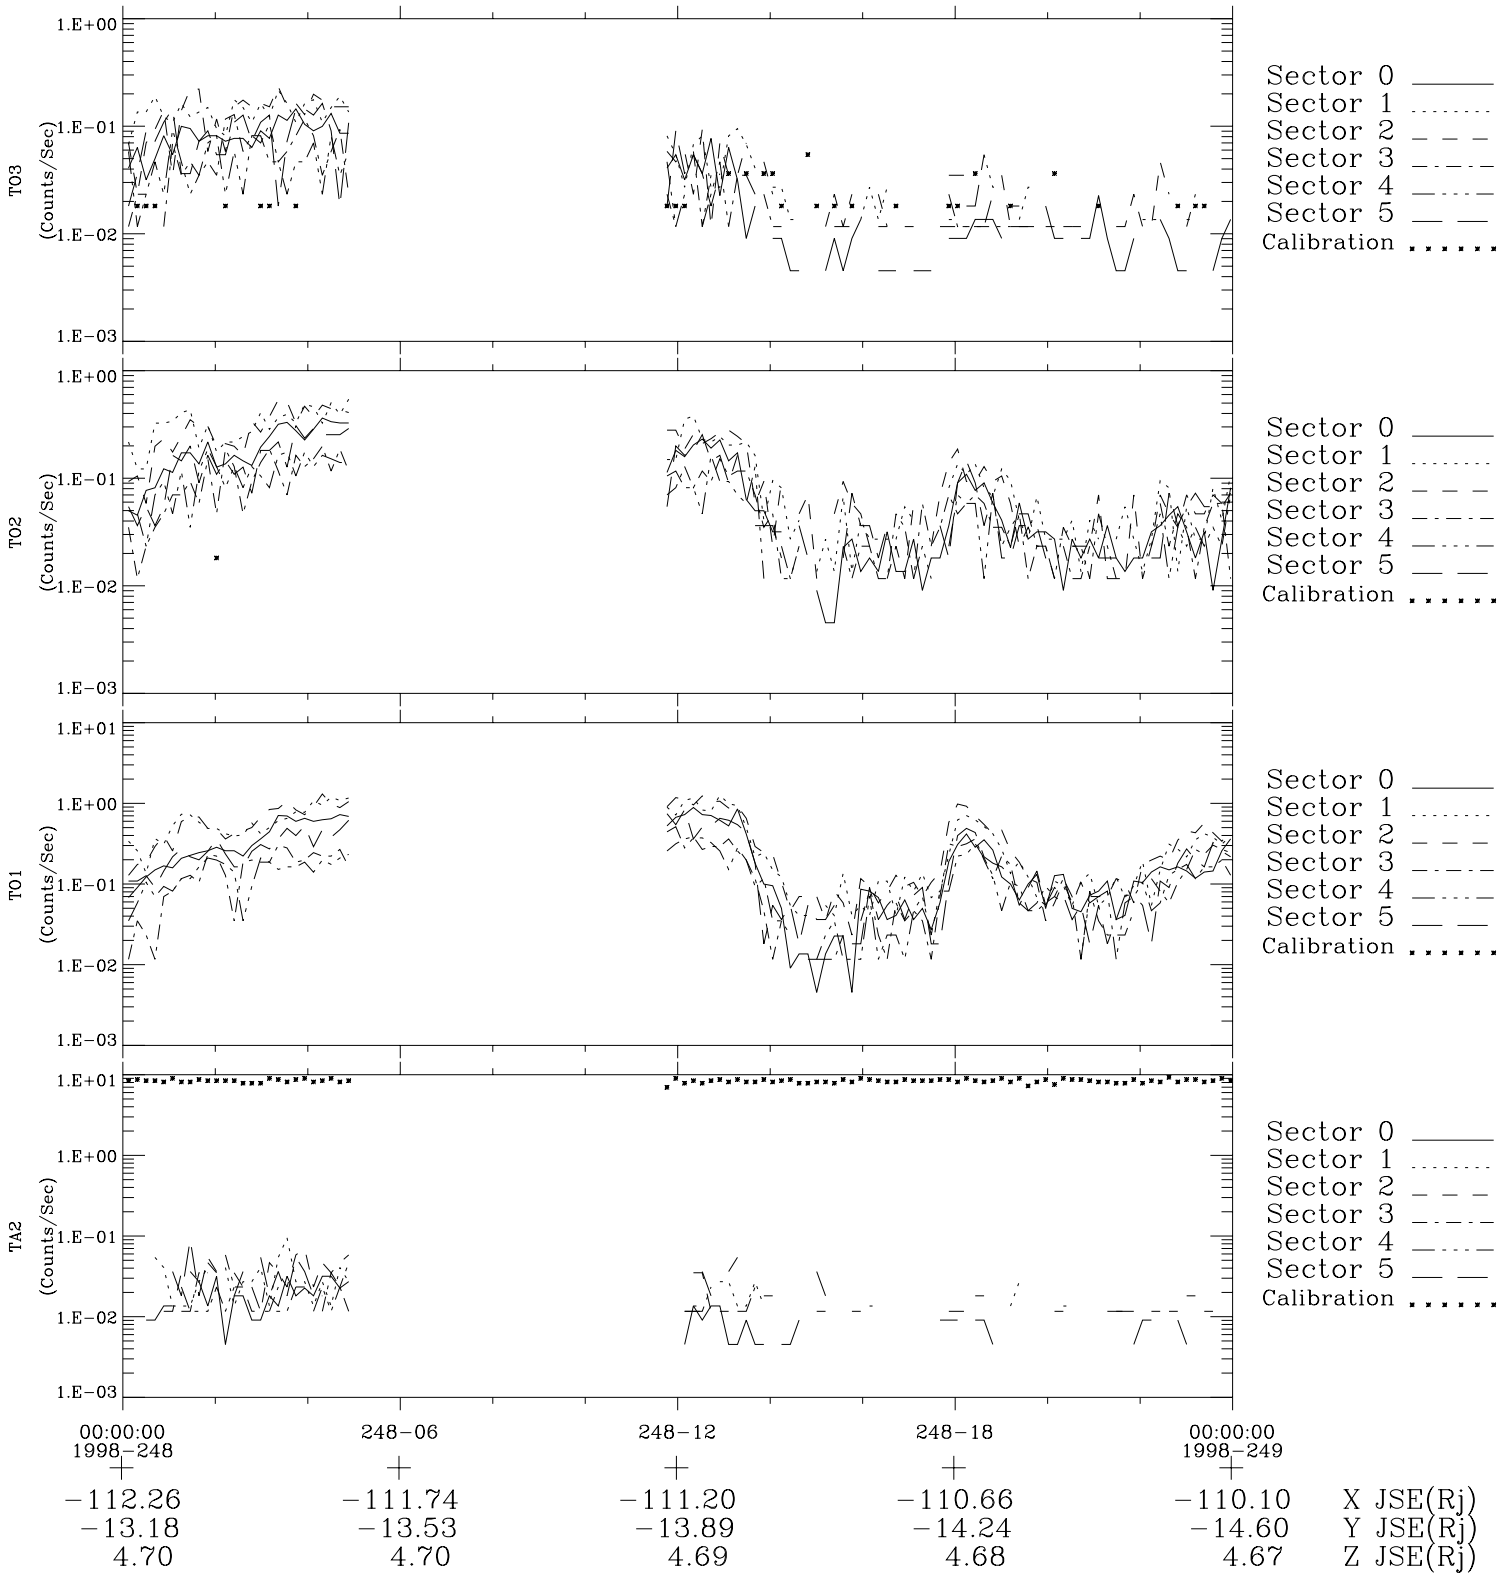

# Galileo EPD Real-Time Six-Sector 98248

Software Version: RTLINE\_R6 V 1.20  
Data Production: 06-03-00  
Plot Production: Sun Sep 16 13:46:20 2001

◇ = Jupiter look direction  
□ = Corotation look direction