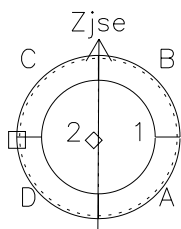

# Galileo EPD Real-Time Six-Sector 98248

Software Version: RTLINE\_R6 V 1.20  
Data Production: 06-03-00  
Plot Production: Sun Sep 16 13:46:20 2001

◇ = Jupiter look direction  
□ = Corotation look direction