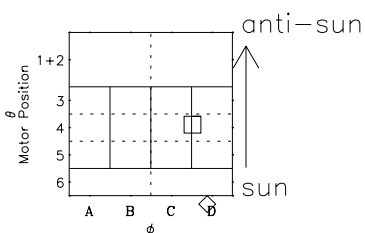

# Galileo EPD Real-Time Six-Sector 98248

Software Version: RTLINE\_R6 V 1.20  
Data Production: 06-03-00  
Plot Production: Sun Sep 16 13:46:20 2001

◇ = Jupiter look direction  
□ = Corotation look direction