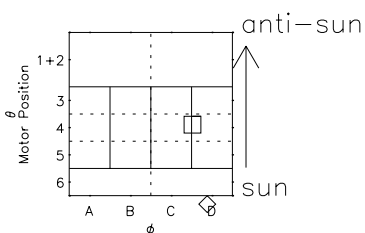

Galileo EPD Real Elevation Anisotropies 98248

Software Version: RTELEV_NORM V 1.20
 Data Production: 06-03-00
 Plot Production: Sun Sep 16 13:45:43 2001
 Color File: wondr3
 Geofactor File: 1.1

- ◇ = Jupiter look direction
- = Corotation look direction