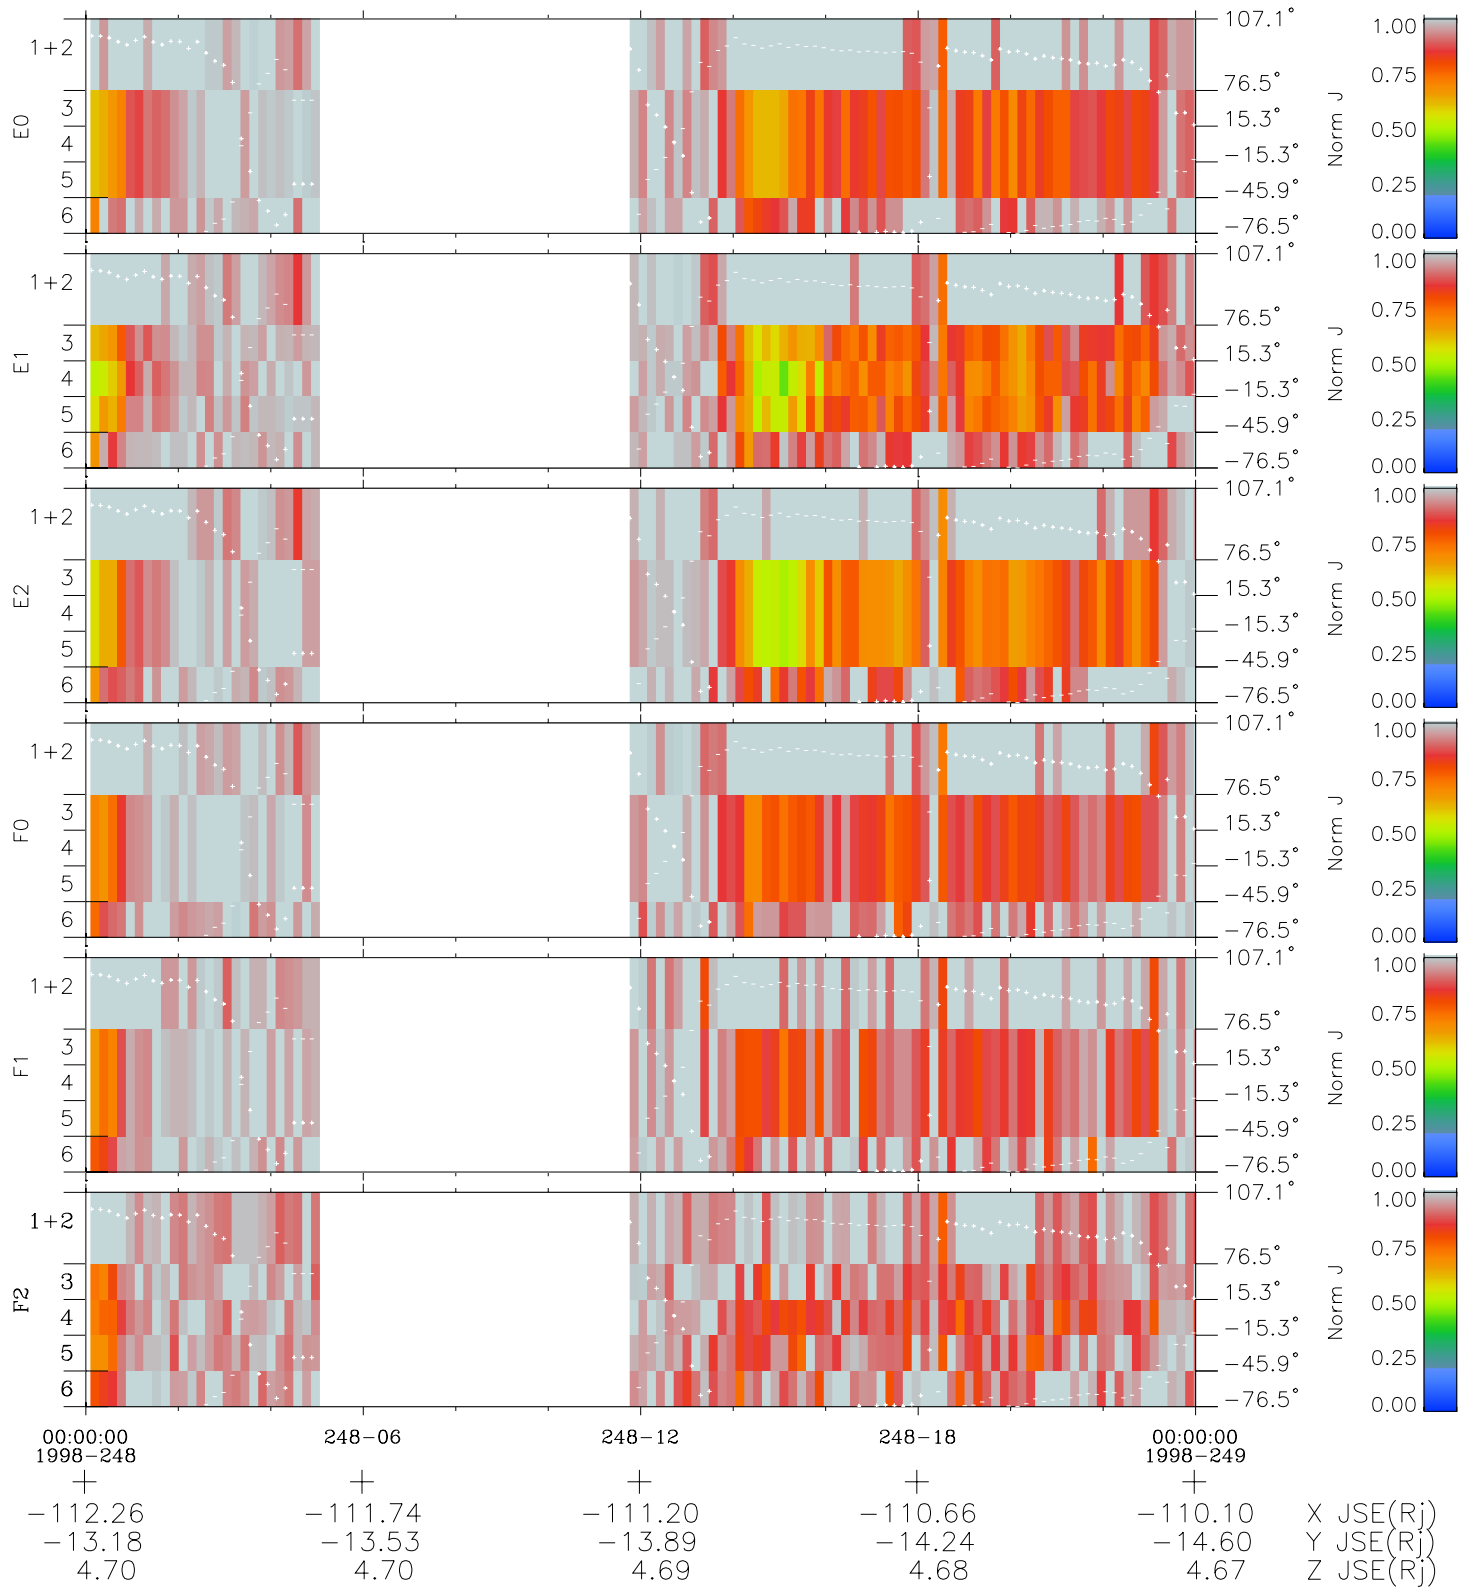

Galileo EPD Real Elevation Anisotropies 98248

Software Version: RTELEV_NORM V 1.20
 Data Production: 06-03-00
 Plot Production: Sun Sep 16 13:45:43 2001
 Color File: wondr3
 Geofactor File: 1.1

- ◇ = Jupiter look direction
- = Corotation look direction