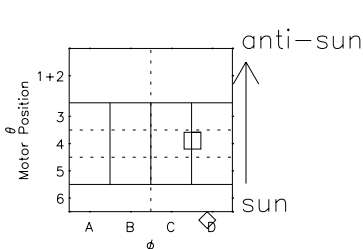

Galileo EPD Real Elevation Anisotropies 98248

Software Version: RTELEV_MEAN V 1.20
 Data Production: 06-03-00
 Plot Production: Sun Sep 16 13:45:25 2001
 Color File: wondr3
 Geofactor File: 1.1

- ◇ = Jupiter look direction
- = Corotation look direction