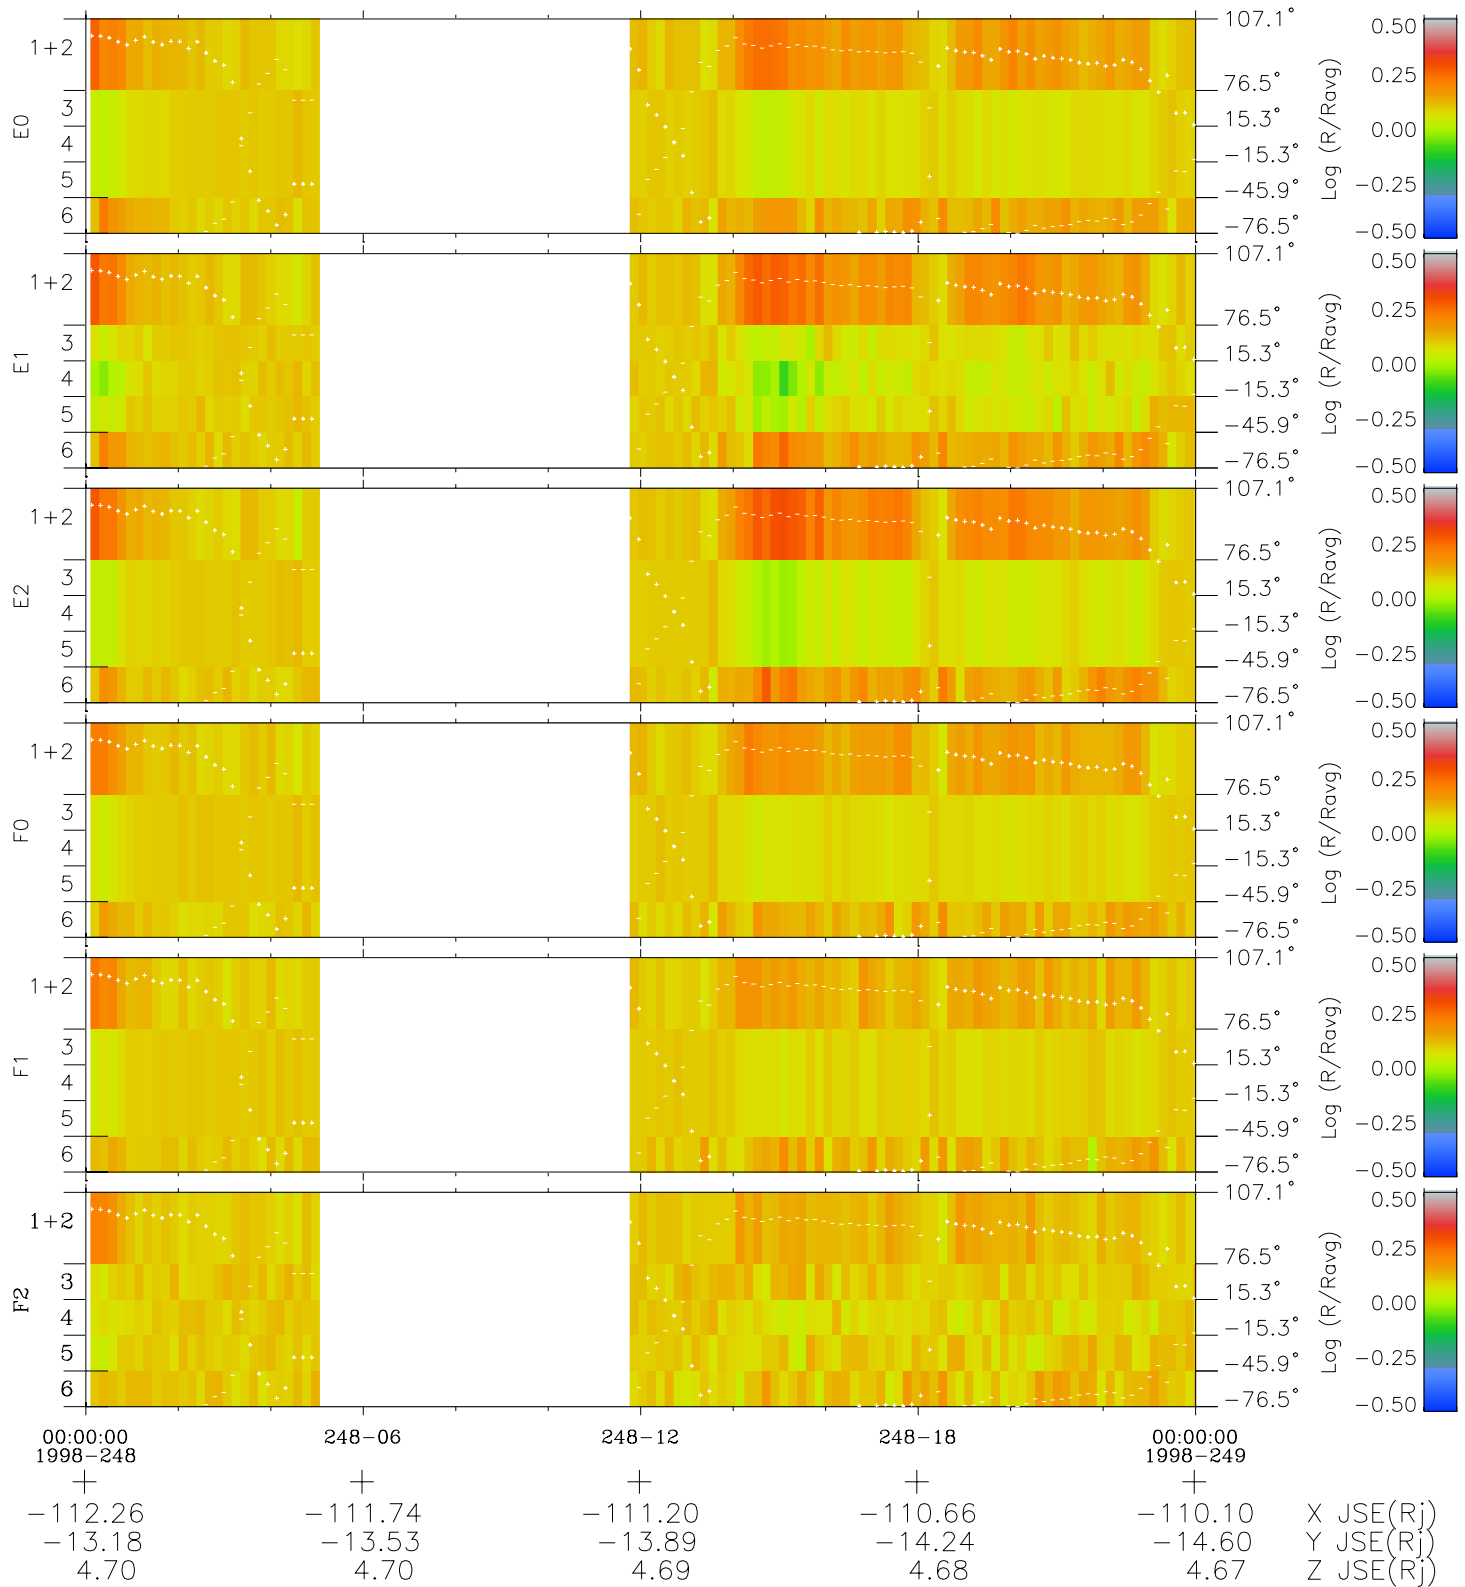

Galileo EPD Real Elevation Anisotropies 98248

Software Version: RTELEV_MEAN V 1.20
 Data Production: 06-03-00
 Plot Production: Sun Sep 16 13:45:25 2001
 Color File: wondr3
 Geofactor File: 1.1

- ◇ = Jupiter look direction
- = Corotation look direction