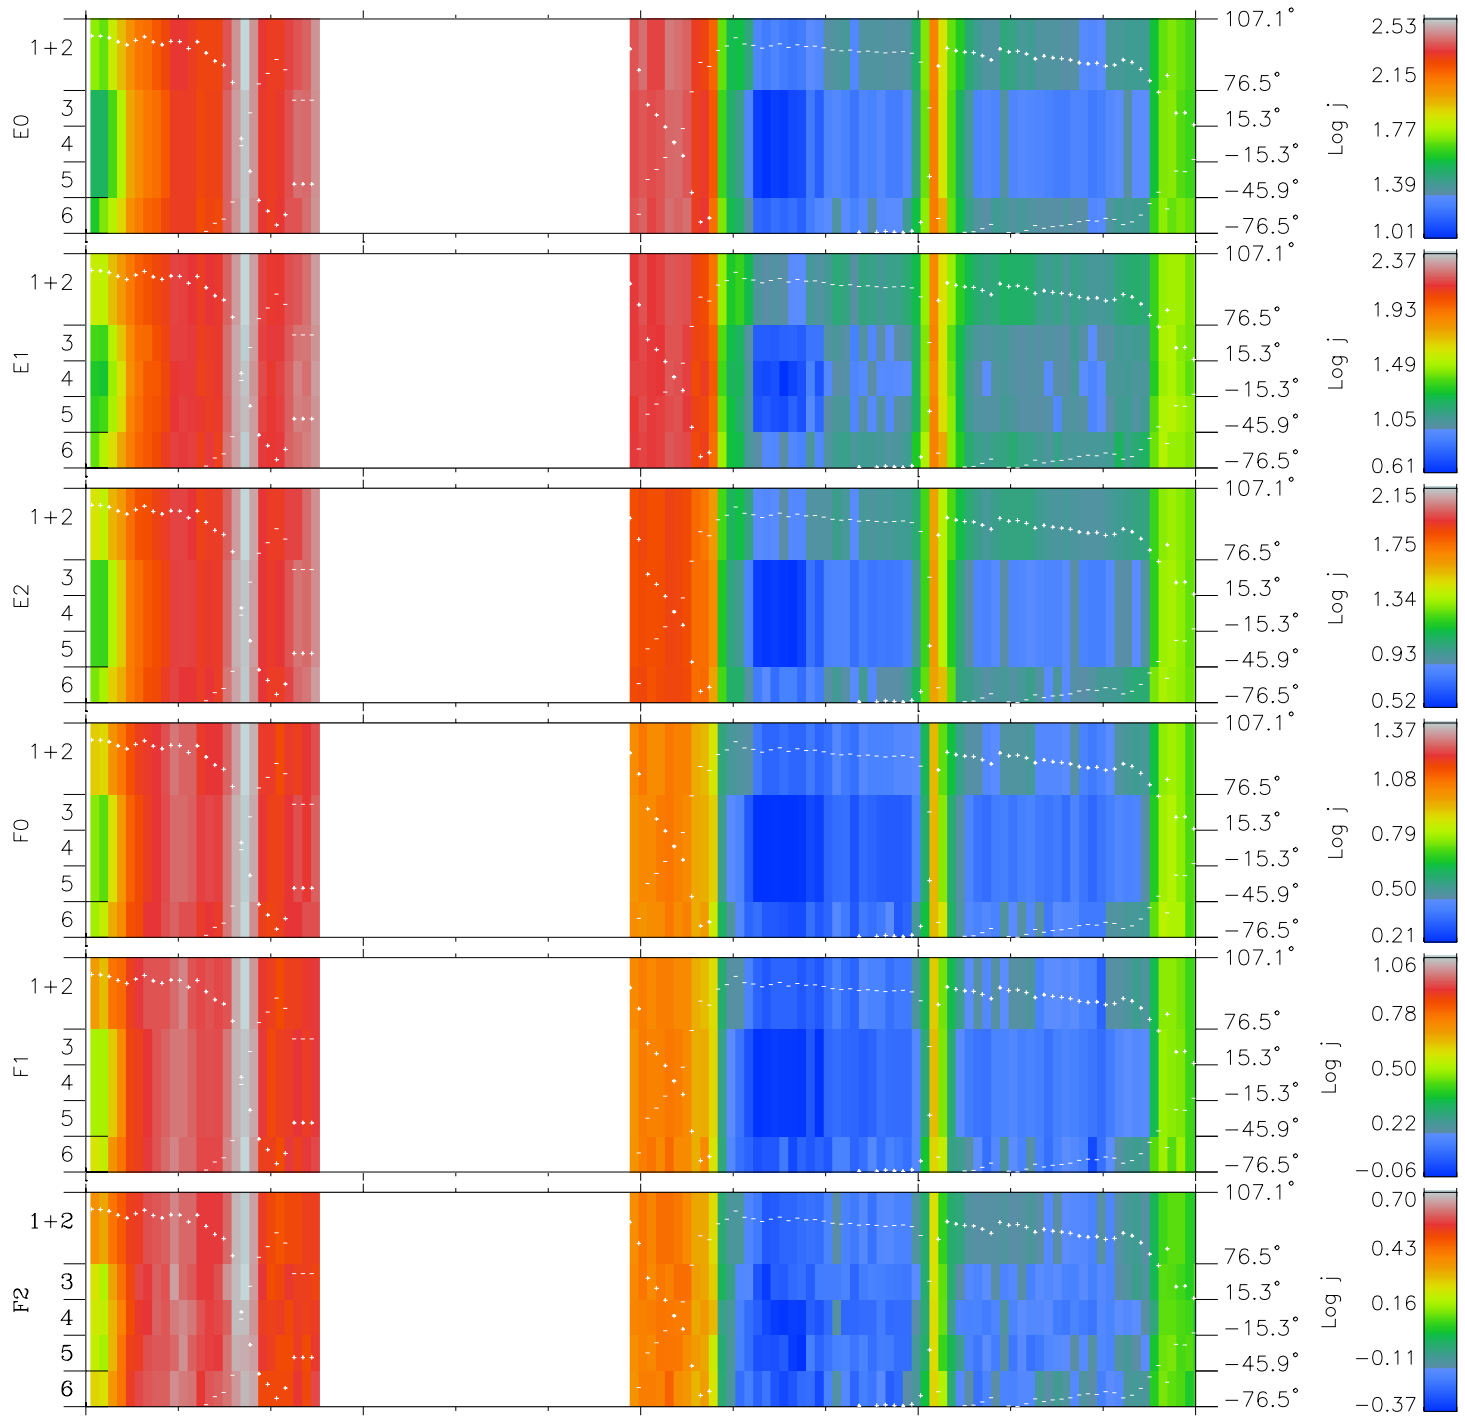

# Galileo EPD Real Elevation Anisotropies 98248

Software Version: RTELEV\_FLUX V 1.20  
 Data Production: 06-03-00  
 Plot Production: Sun Sep 16 13:45:34 2001  
 Color File: wondr3  
 Geofactor File: 1.1

Time	1998-248	248-06	248-12	248-18	1998-249	
+						X JSE(R <sub>j</sub> )
-112.26	-111.74	-111.20	-110.66	-110.10		Y JSE(R <sub>j</sub> )
-13.18	-13.53	-13.89	-14.24	-14.60		Z JSE(R <sub>j</sub> )
4.70	4.70	4.69	4.68	4.67		

- ◇ = Jupiter look direction
- = Corotation look direction