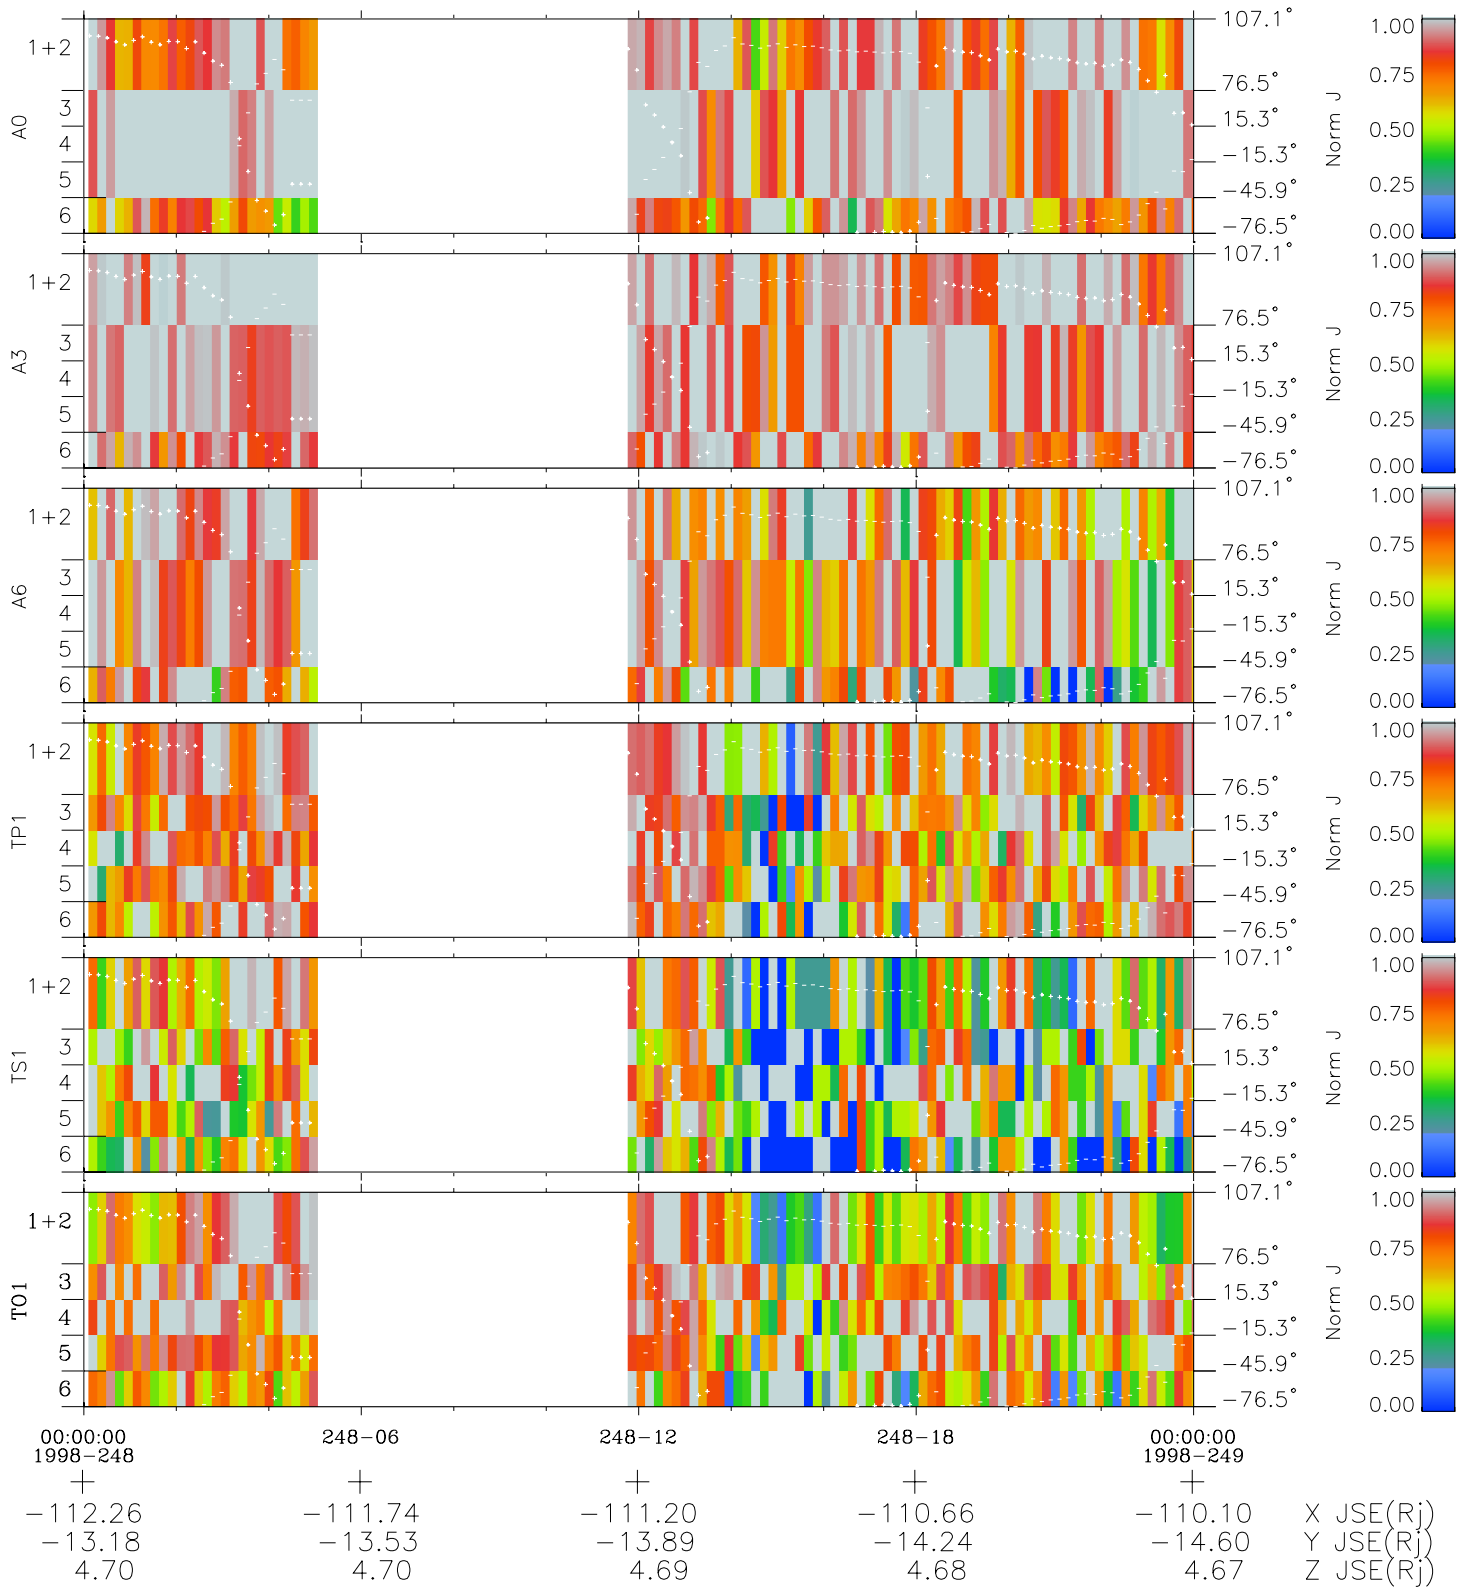

Galileo EPD Real Elevation Anisotropies 98248

Software Version: RTELEV_NORM V 1.20
 Data Production: 06-03-00
 Plot Production: Sun Sep 16 13:45:39 2001
 Color File: wondr3
 Geofactor File: 1.1

- ◇ = Jupiter look direction
- = Corotation look direction