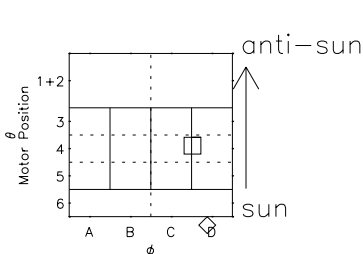

Galileo EPD Real Elevation Anisotropies 98248

Software Version: RTELEV_NORM V 1.20
 Data Production: 06-03-00
 Plot Production: Sun Sep 16 13:45:39 2001
 Color File: wondr3
 Geofactor File: 1.1

- ◇ = Jupiter look direction
- = Corotation look direction