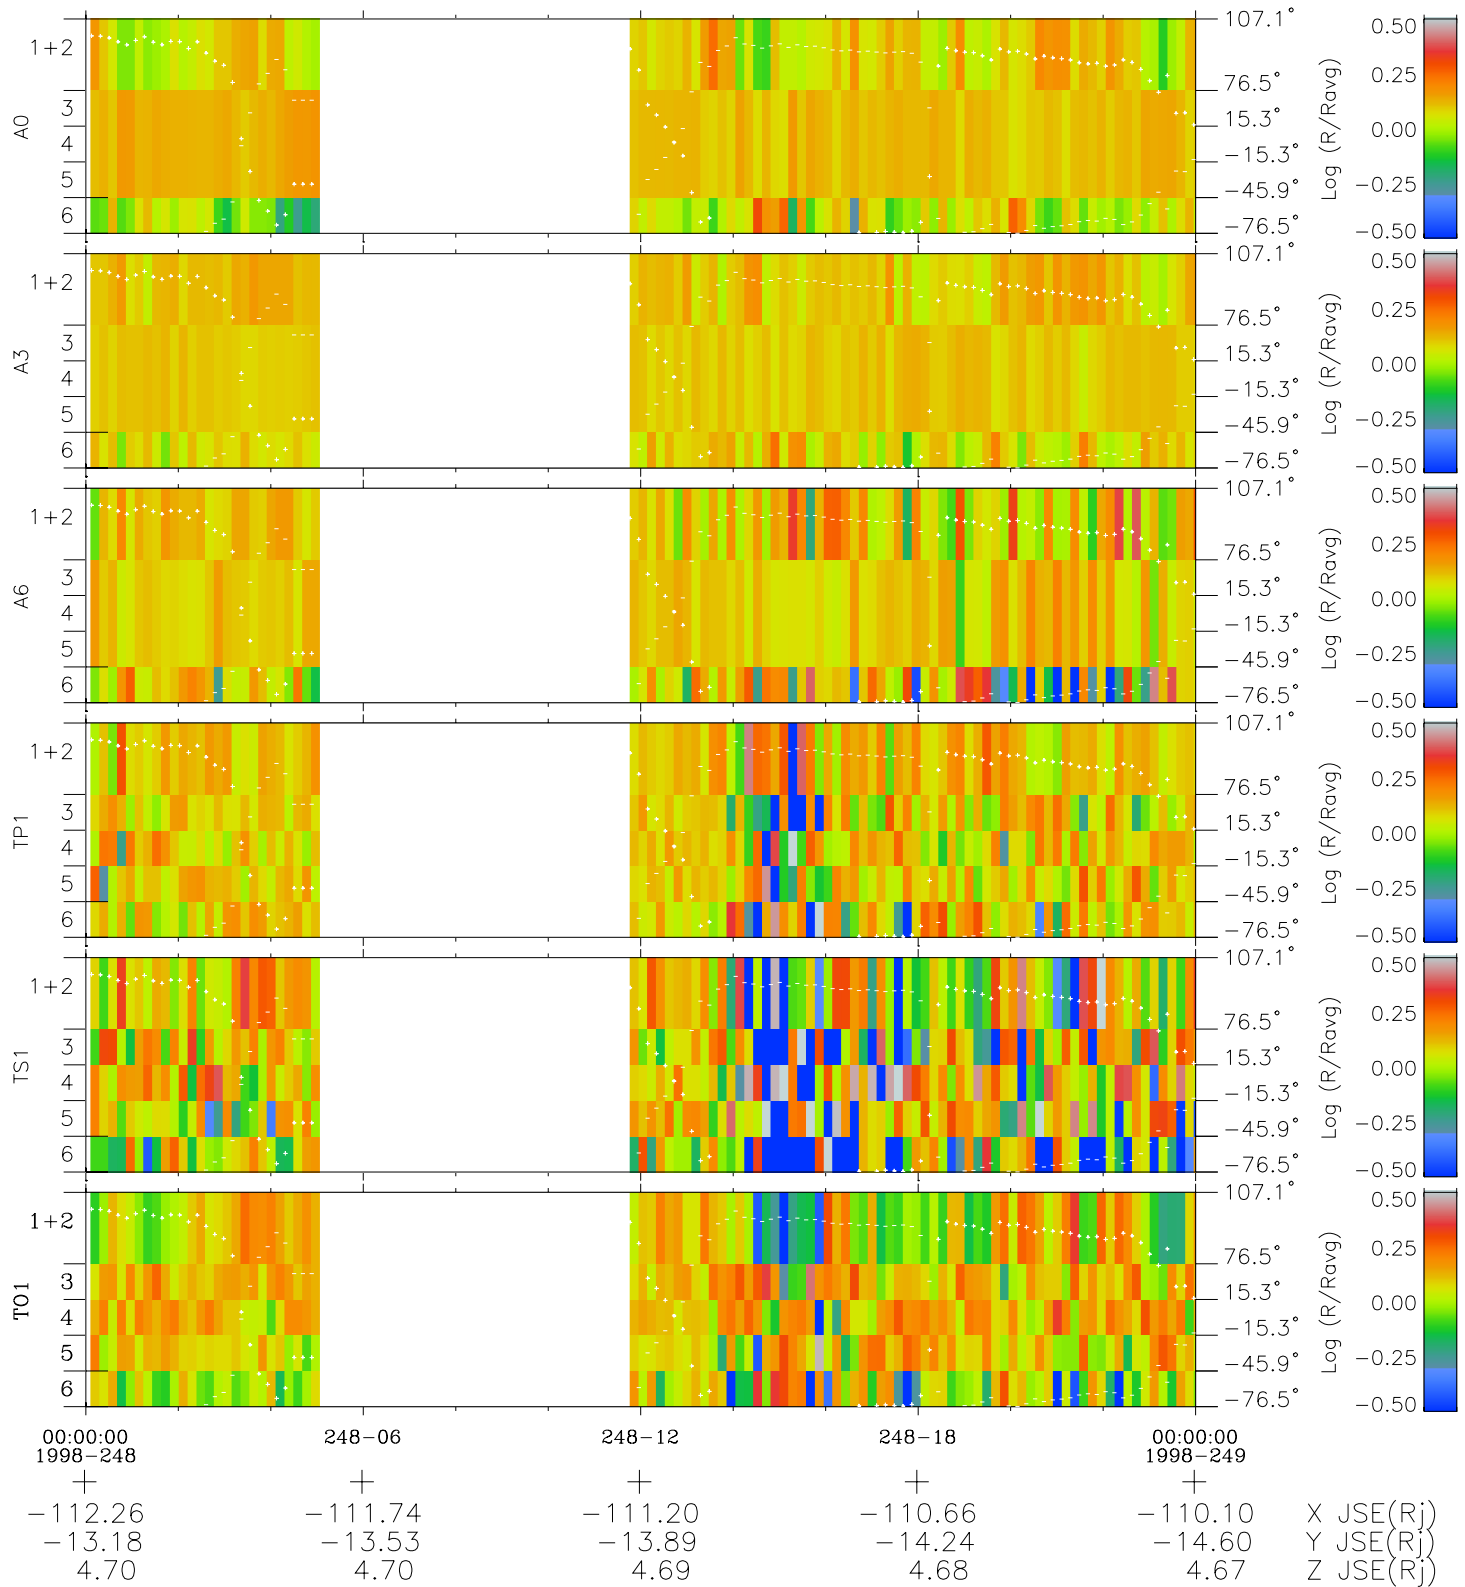

# Galileo EPD Real Elevation Anisotropies 98248

Software Version: RTELEV\_MEAN V 1.20  
 Data Production: 06-03-00  
 Plot Production: Sun Sep 16 13:45:21 2001  
 Color File: wondr3  
 Geofactor File: 1.1

- ◇ = Jupiter look direction
- = Corotation look direction