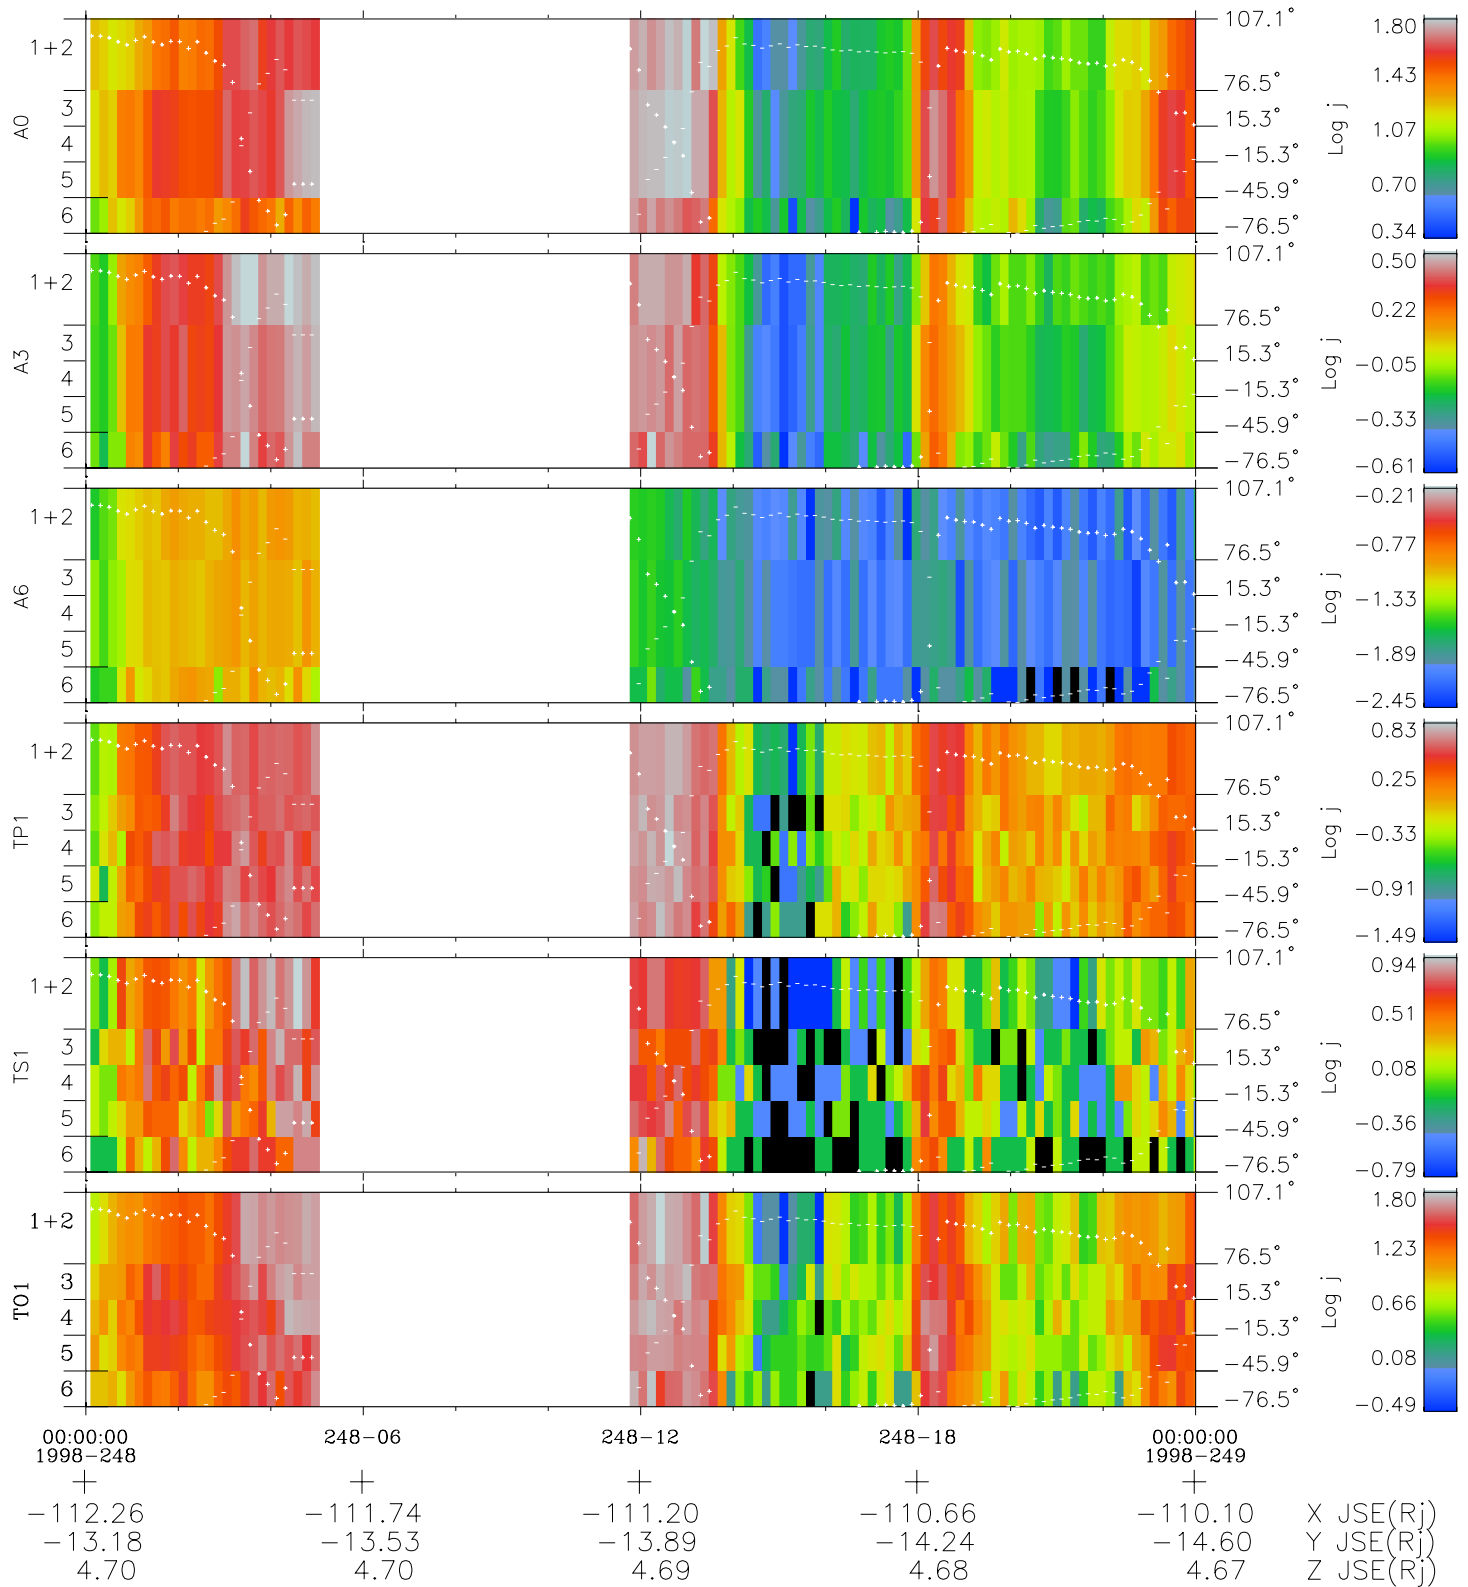

# Galileo EPD Real Elevation Anisotropies 98248

Software Version: RTELEV\_FLUX V 1.20  
Data Production: 06-03-00  
Plot Production: Sun Sep 16 13:45:30 2001  
Color File: wondr3  
Geofactor File: 1.1

- ◇ = Jupiter look direction
- = Corotation look direction