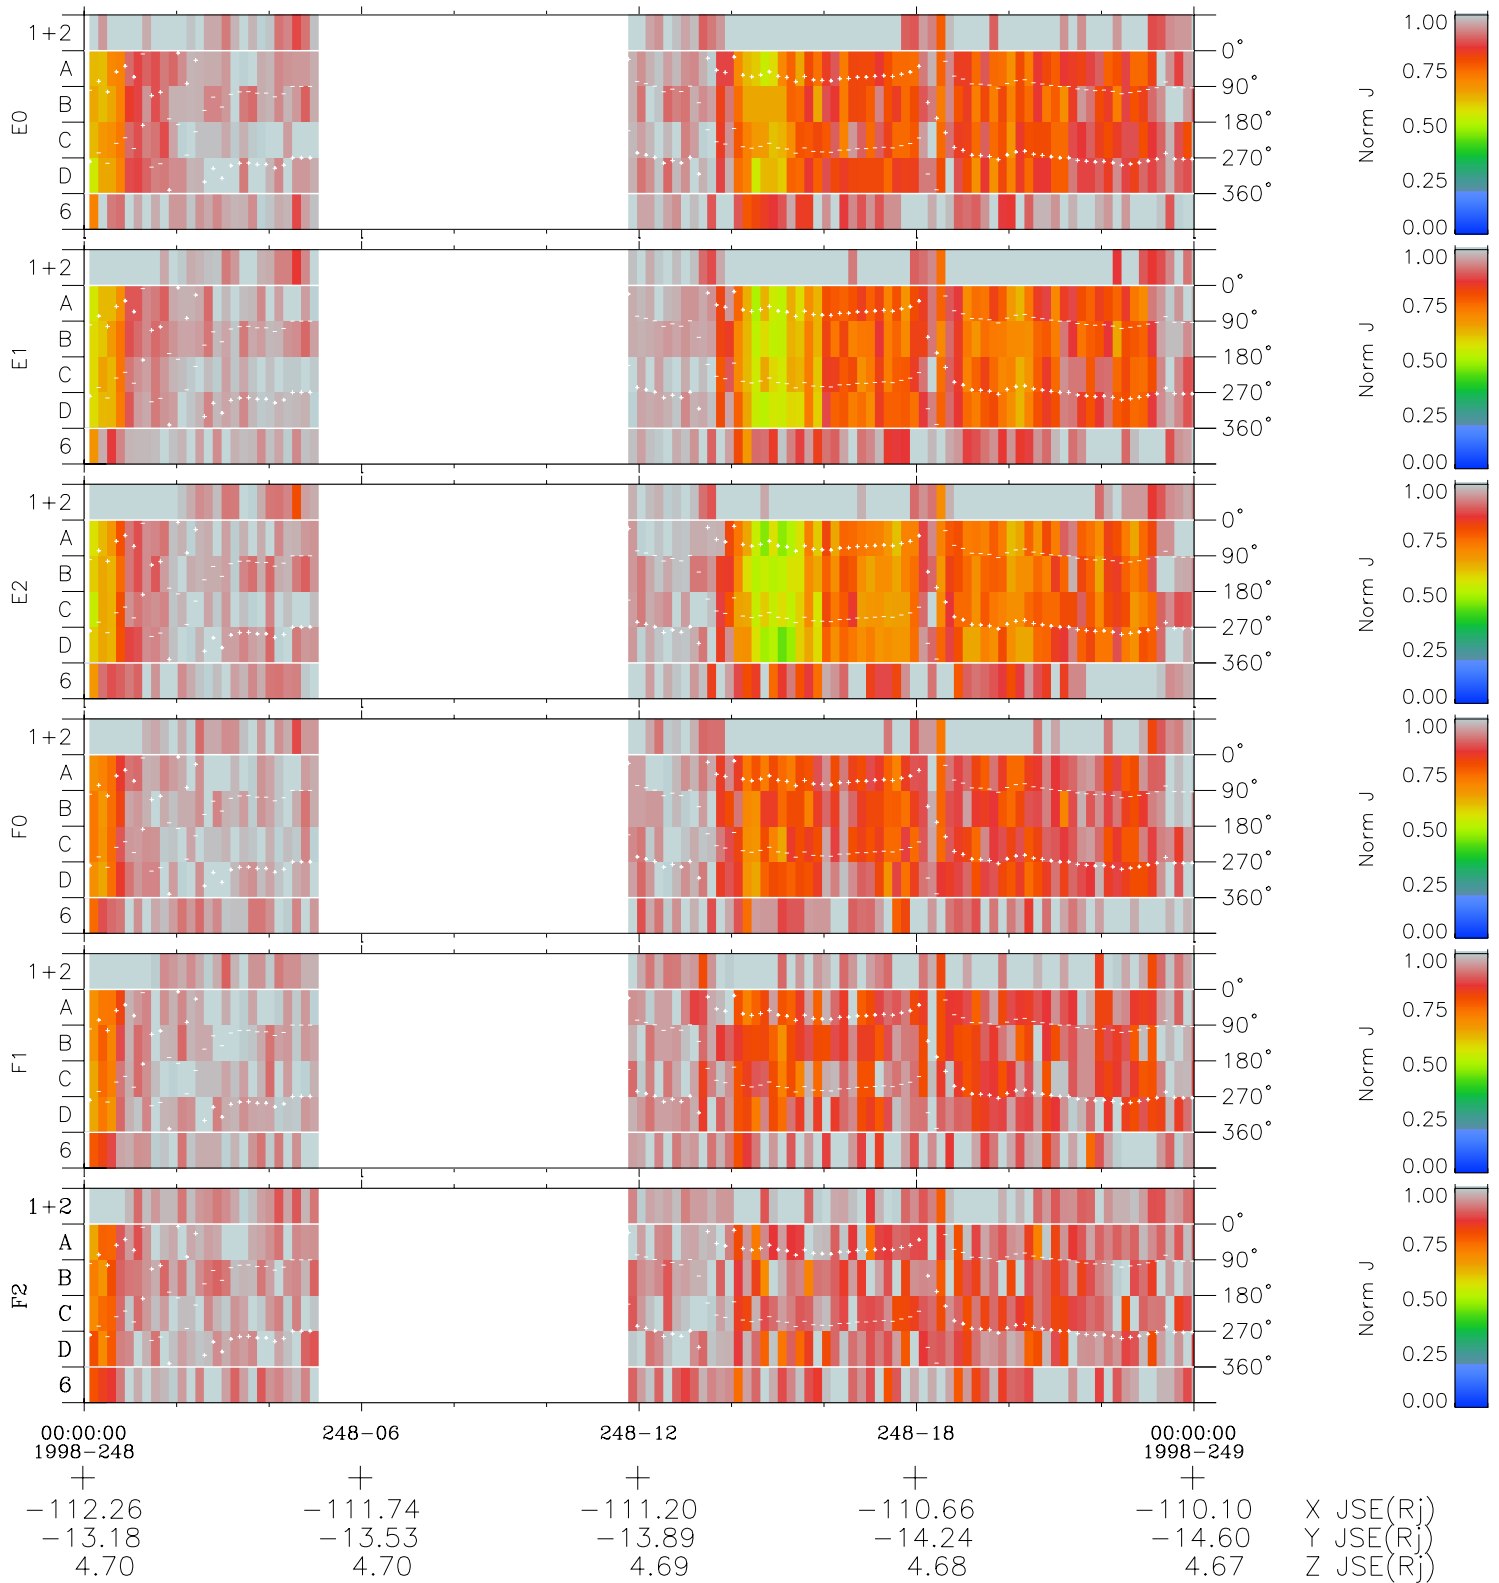

# Galileo EPD Real Time Azimuth Anisotropies 98248

Software Version: RTAZIM\_NORM V 1.20  
 Data Production: 06-03-00  
 Plot Production: Sun Sep 16 13:46:09 2001  
 Color File: wondr3  
 Geofactor File: 1.1

- ◇ = Jupiter look direction
- = Corotation look direction