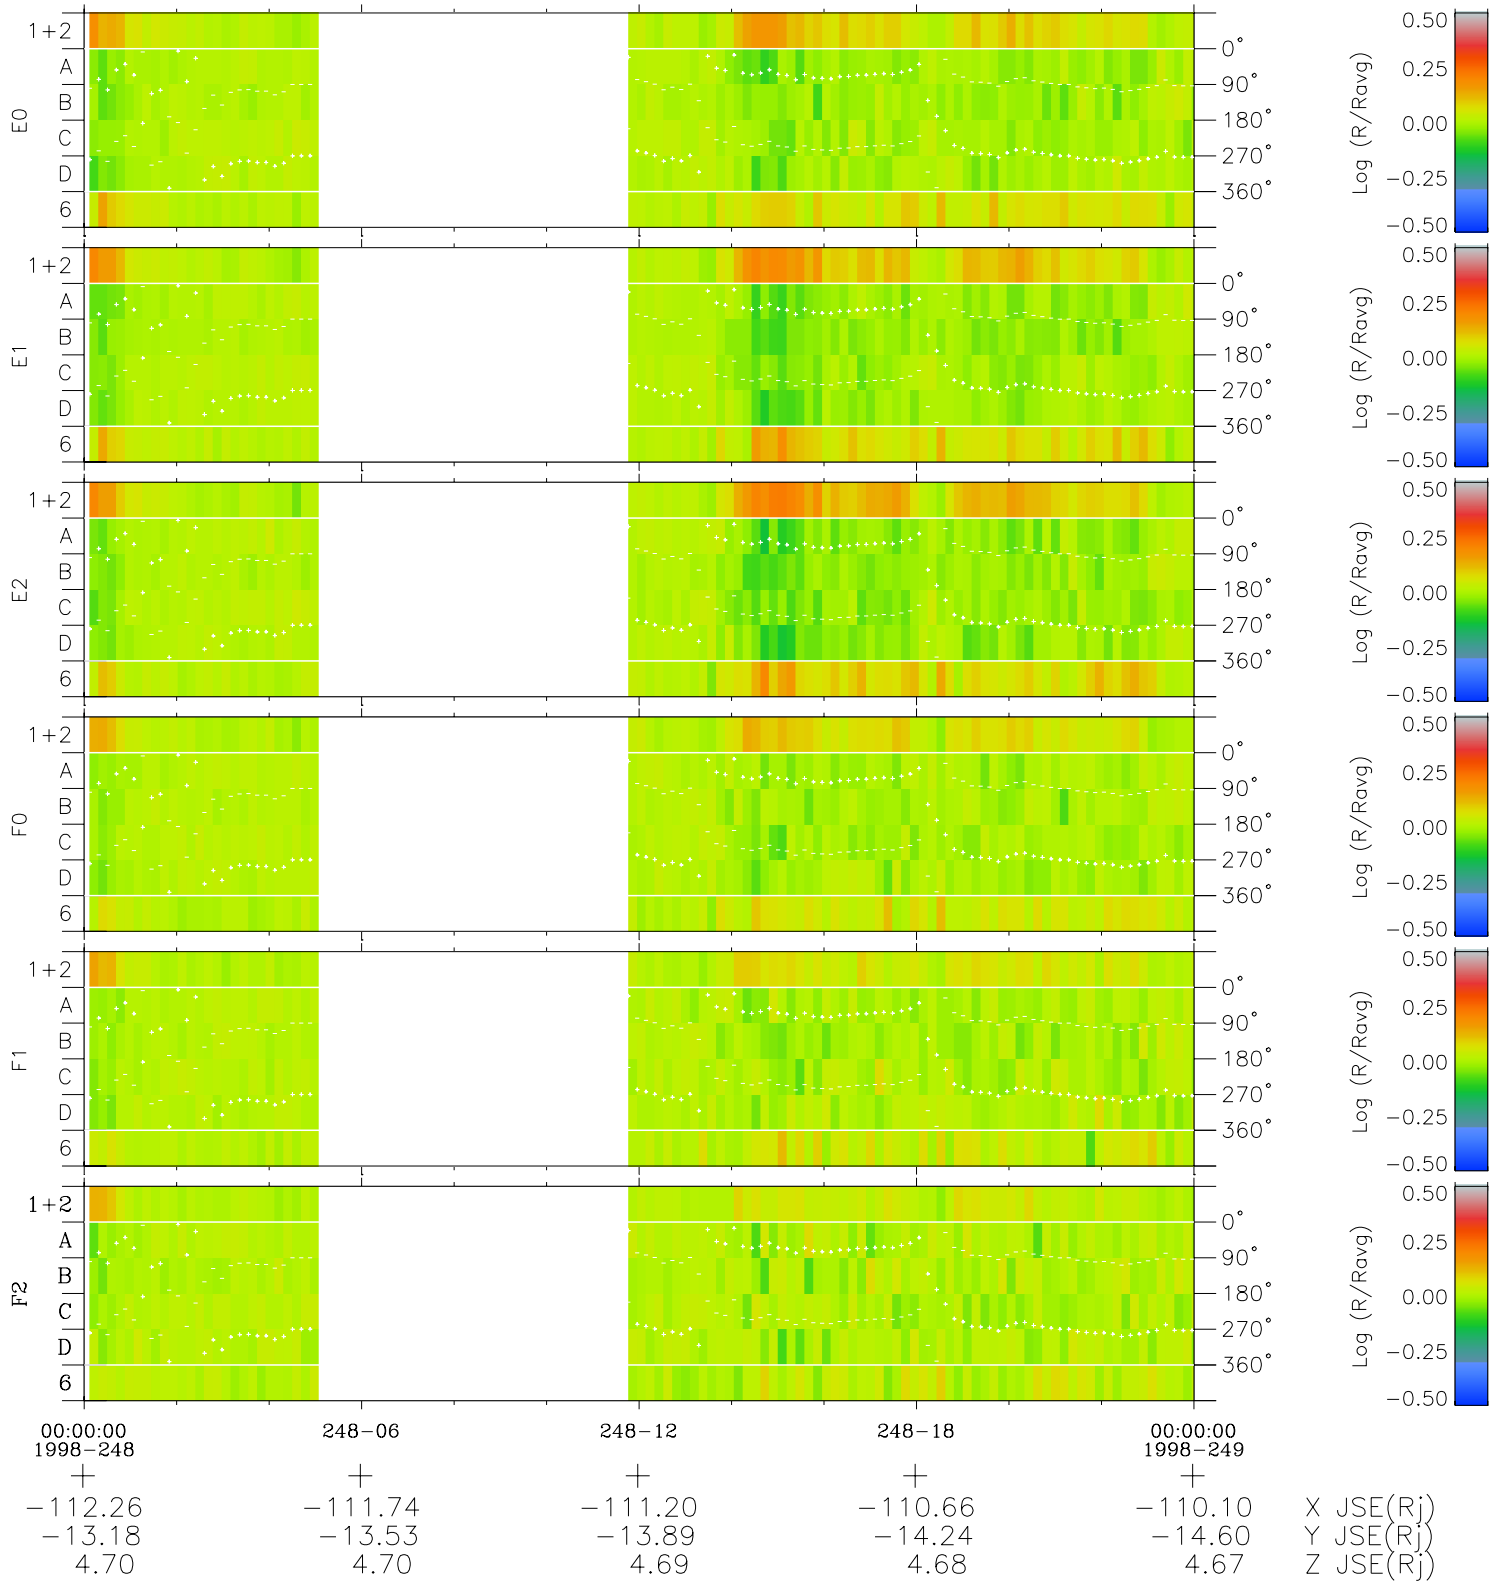

Galileo EPD Real Time Azimuth Anisotropies 98248

Software Version: RTAZIM_MEAN V 1.20
 Data Production: 06-03-00
 Plot Production: Sun Sep 16 13:45:52 2001
 Color File: wondr3
 Geofactor File: 1.1

- ◇ = Jupiter look direction
- = Corotation look direction