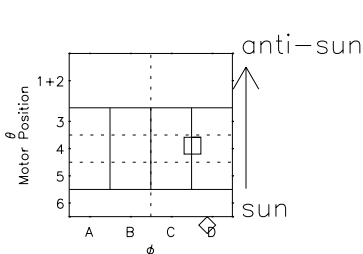

Galileo EPD Real Time Azimuth Anisotropies 98248

Software Version: RTAZIM_MEAN V 1.20
 Data Production: 06-03-00
 Plot Production: Sun Sep 16 13:45:52 2001
 Color File: wondr3
 Geofactor File: 1.1

- ◇ = Jupiter look direction
- = Corotation look direction