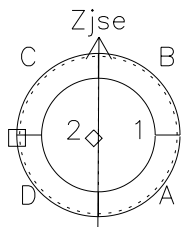

Galileo EPD Real Time Azimuth Anisotropies 98248

Software Version: RTAZIM_MEAN V 1.20
 Data Production: 06-03-00
 Plot Production: Sun Sep 16 13:45:52 2001
 Color File: wondr3
 Geofactor File: 1.1

- ◇ = Jupiter look direction
- = Corotation look direction