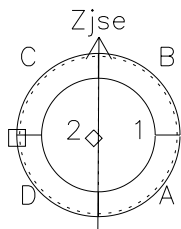

Galileo EPD Real Time Azimuth Anisotropies 98248

Software Version: RTAZIM_FLUX V 1.20
 Data Production: 06-03-00
 Plot Production: Sun Sep 16 13:46:01 2001
 Color File: wondr3
 Geofactor File: 1.1

00:00:00 1998-248	248-06	248-12	248-18	00:00:00 1998-249	
+	+	+	+	+	X JSE(R _j)
-112.26	-111.74	-111.20	-110.66	-110.10	Y JSE(R _j)
-13.18	-13.53	-13.89	-14.24	-14.60	Z JSE(R _j)
4.70	4.70	4.69	4.68	4.67	

◇ = Jupiter look direction
 □ = Corotation look direction