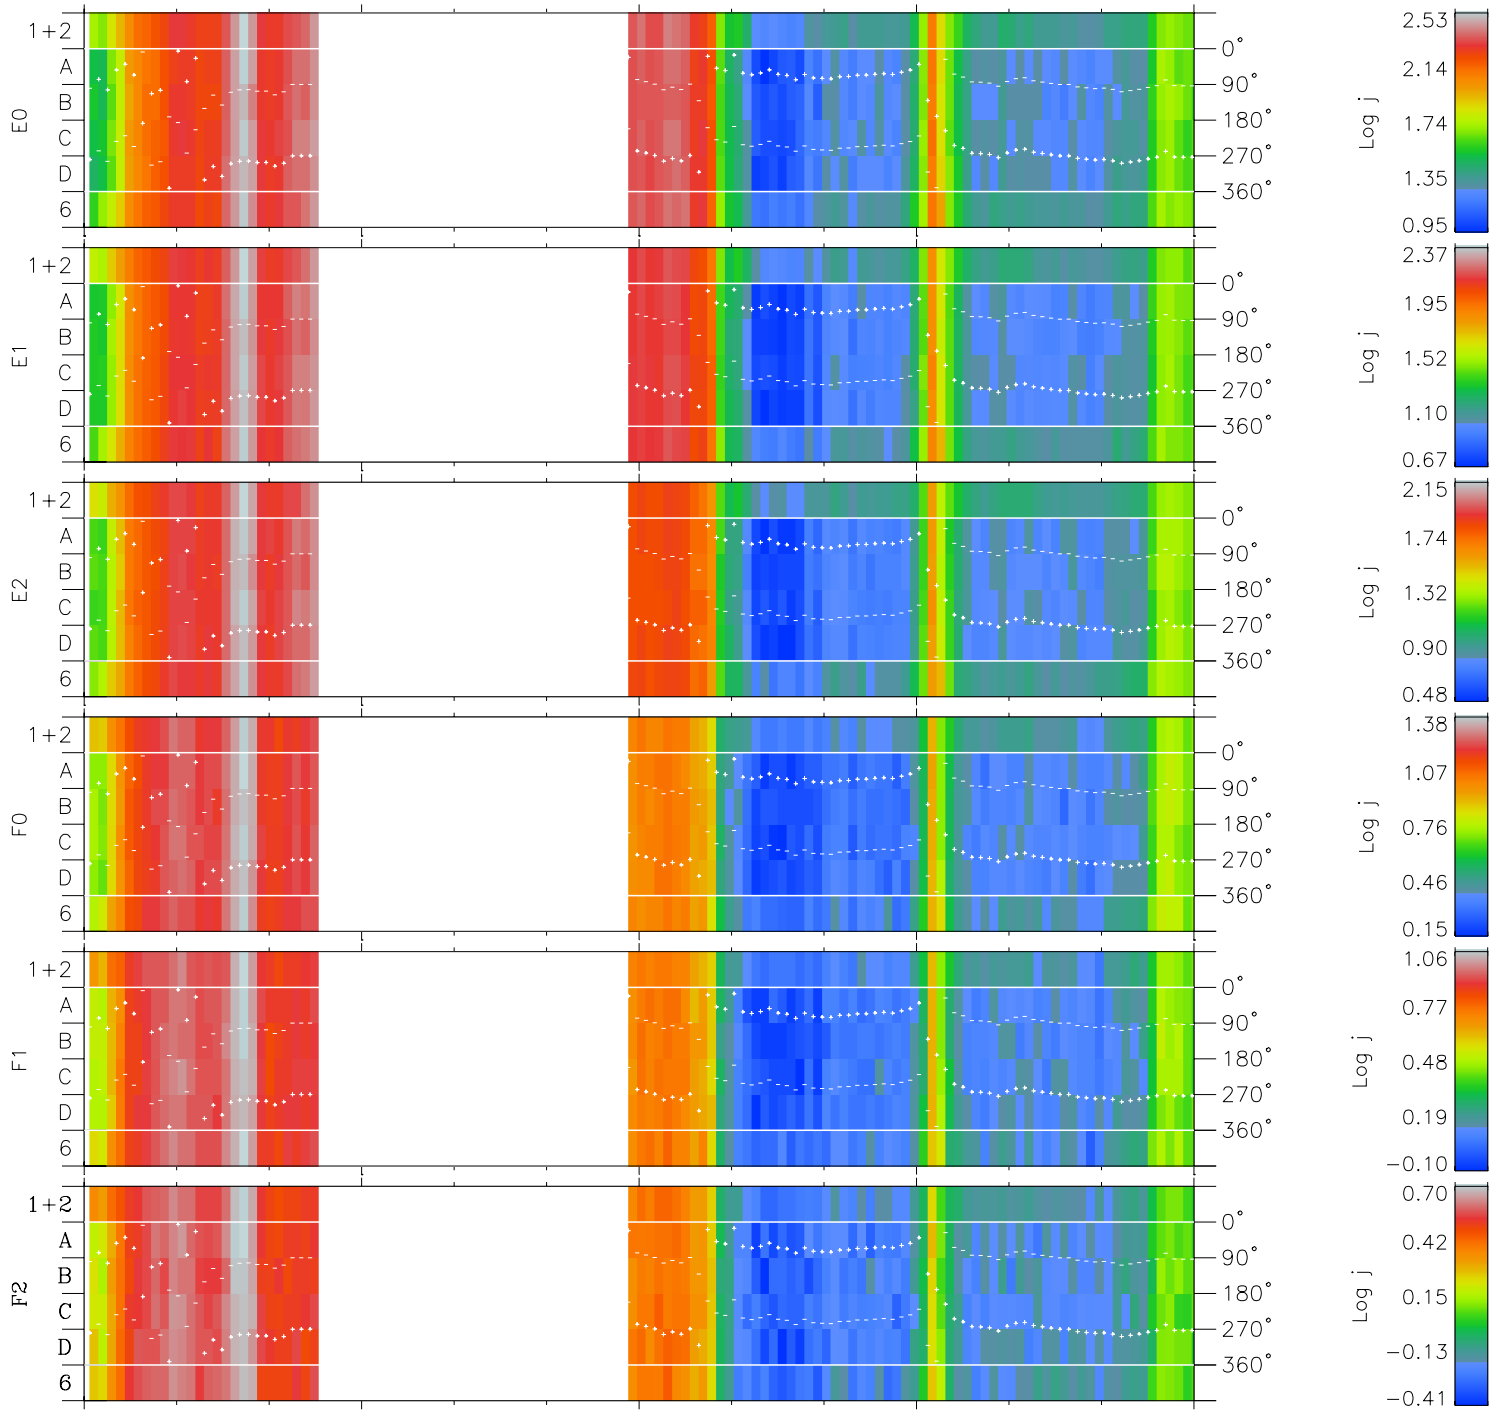

Galileo EPD Real Time Azimuth Anisotropies 98248

Software Version: RTAZIM_FLUX V 1.20
 Data Production: 06-03-00
 Plot Production: Sun Sep 16 13:46:01 2001
 Color File: wondr3
 Geofactor File: 1.1

00:00:00 1998-248	248-06	248-12	248-18	00:00:00 1998-249	
+	+	+	+	+	X JSE(R _j)
-112.26	-111.74	-111.20	-110.66	-110.10	Y JSE(R _j)
-13.18	-13.53	-13.89	-14.24	-14.60	Z JSE(R _j)
4.70	4.70	4.69	4.68	4.67	

◇ = Jupiter look direction
 □ = Corotation look direction