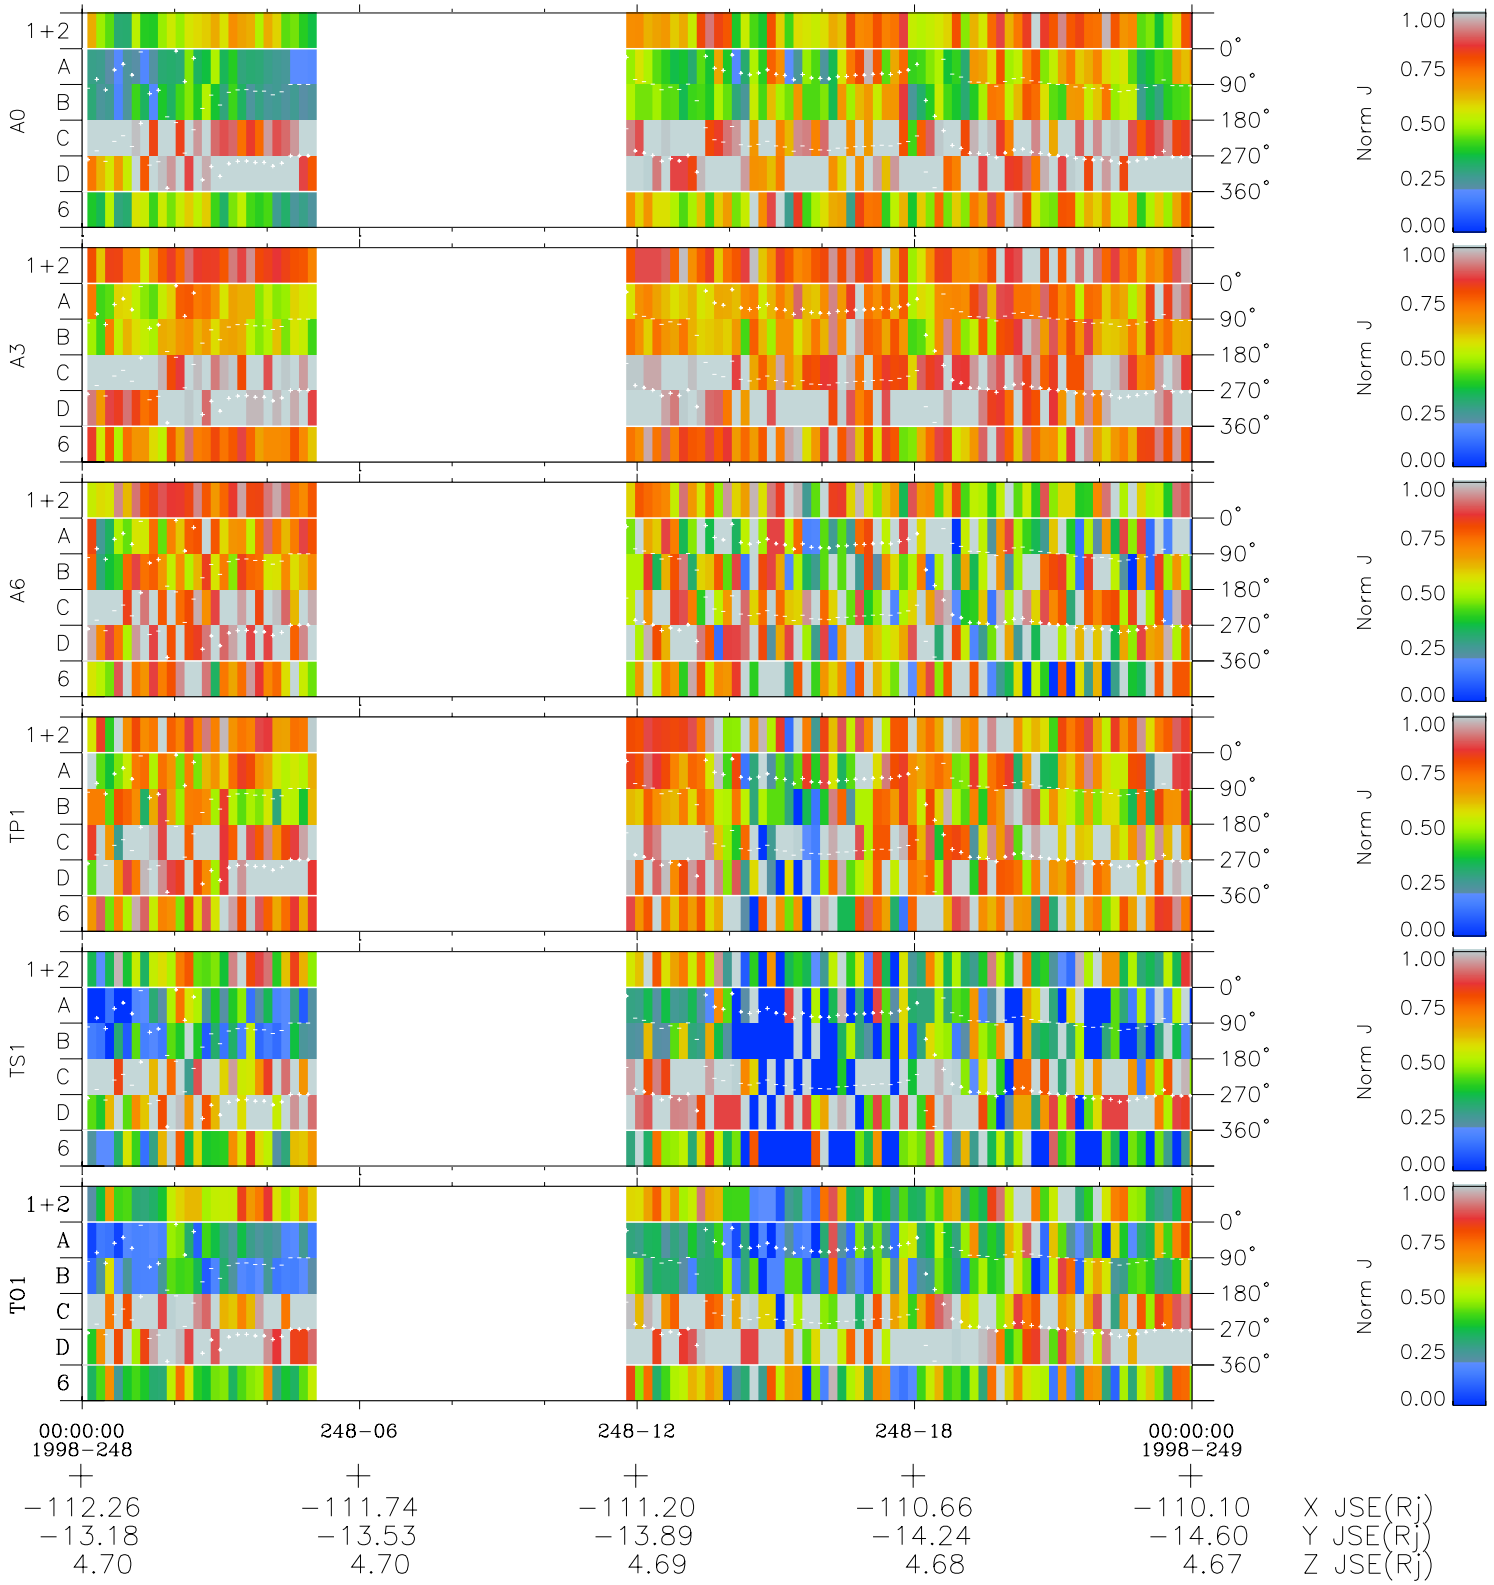

# Galileo EPD Real Time Azimuth Anisotropies 98248

Software Version: RTAZIM\_NORM V 1.20  
 Data Production: 06-03-00  
 Plot Production: Sun Sep 16 13:46:05 2001  
 Color File: wondr3  
 Geofactor File: 1.1

◇ = Jupiter look direction  
 □ = Corotation look direction