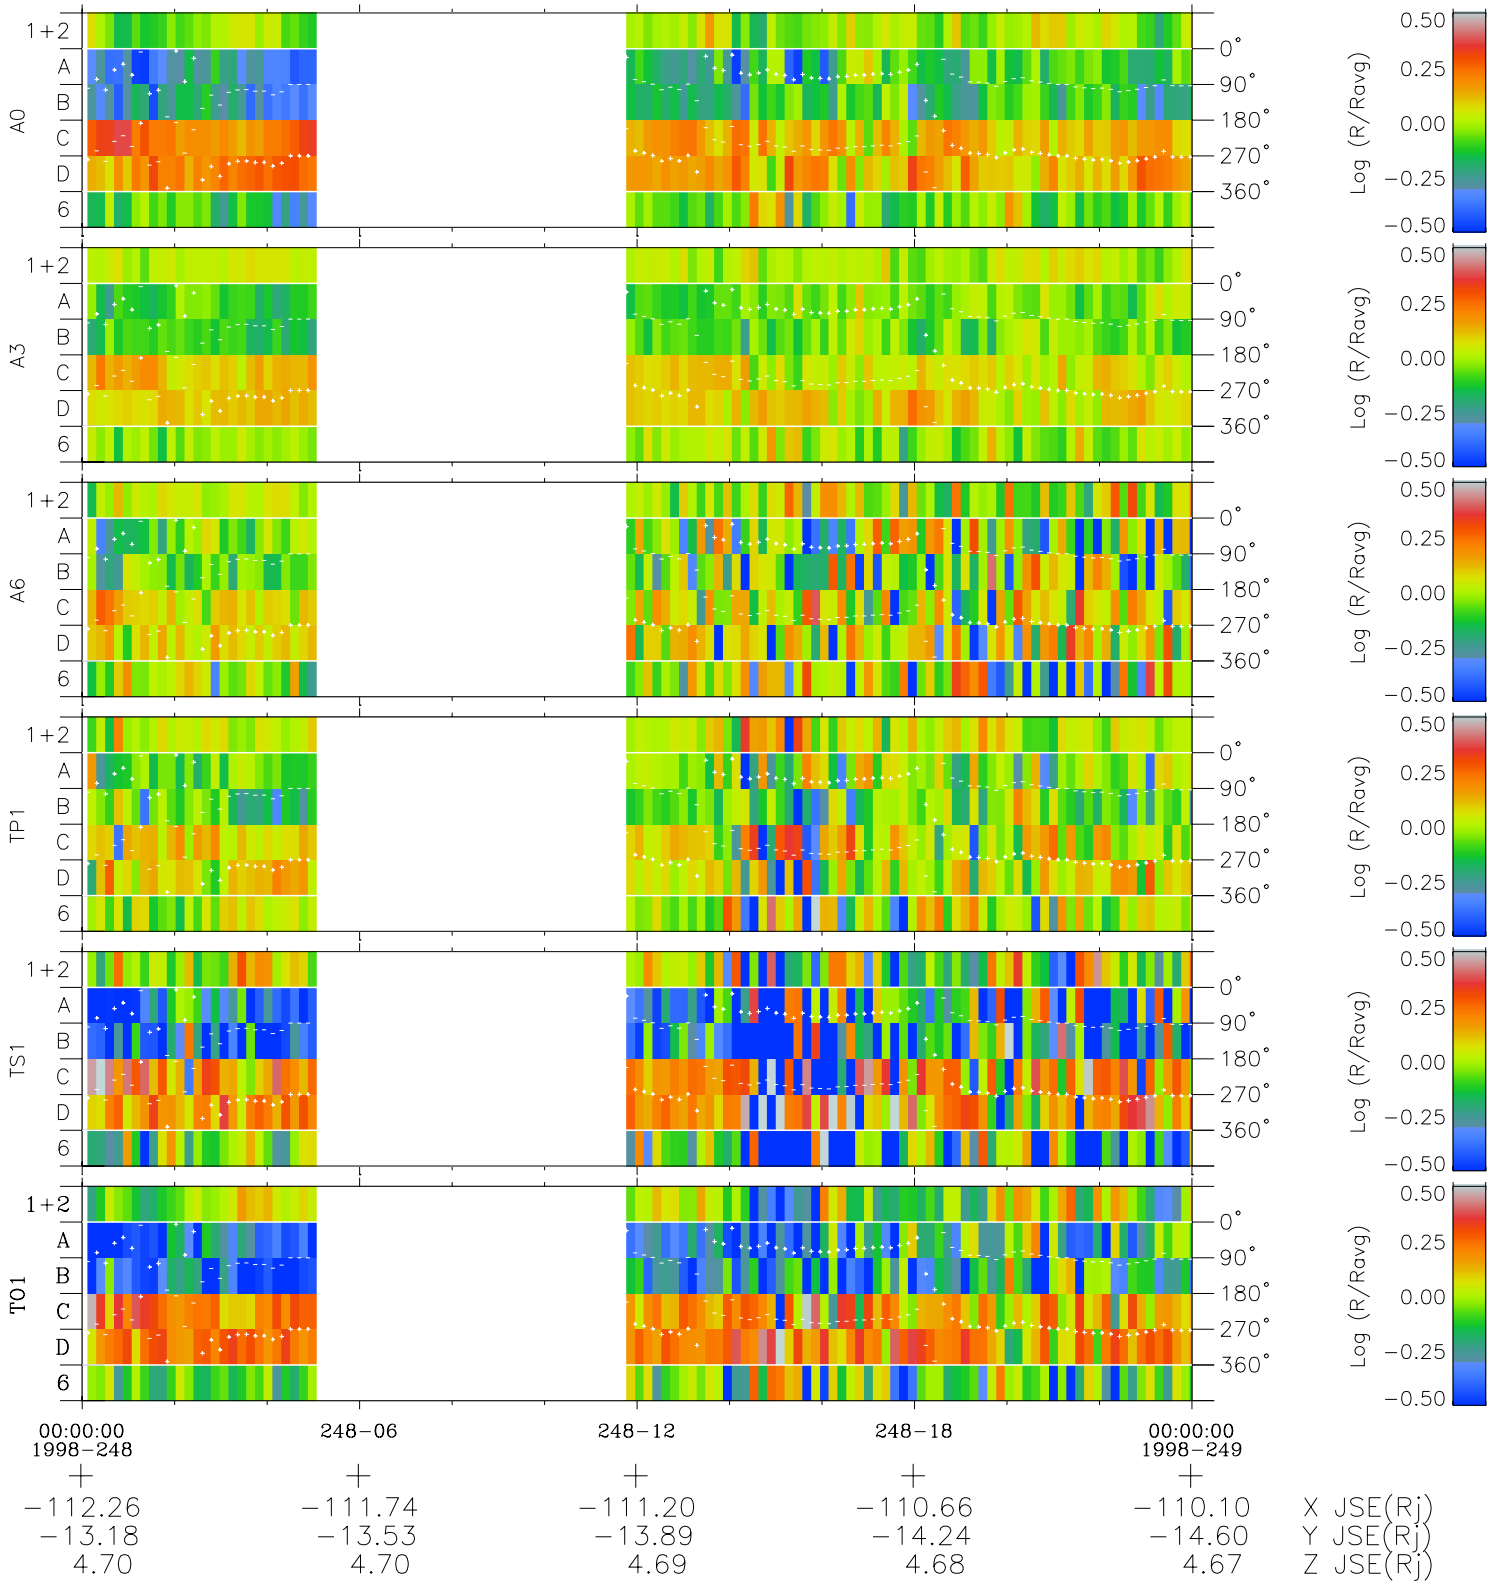

# Galileo EPD Real Time Azimuth Anisotropies 98248

Software Version: RTAZIM\_MEAN V 1.20  
Data Production: 06-03-00  
Plot Production: Sun Sep 16 13:45:48 2001  
Color File: wondr3  
Geofactor File: 1.1

◇ = Jupiter look direction  
□ = Corotation look direction