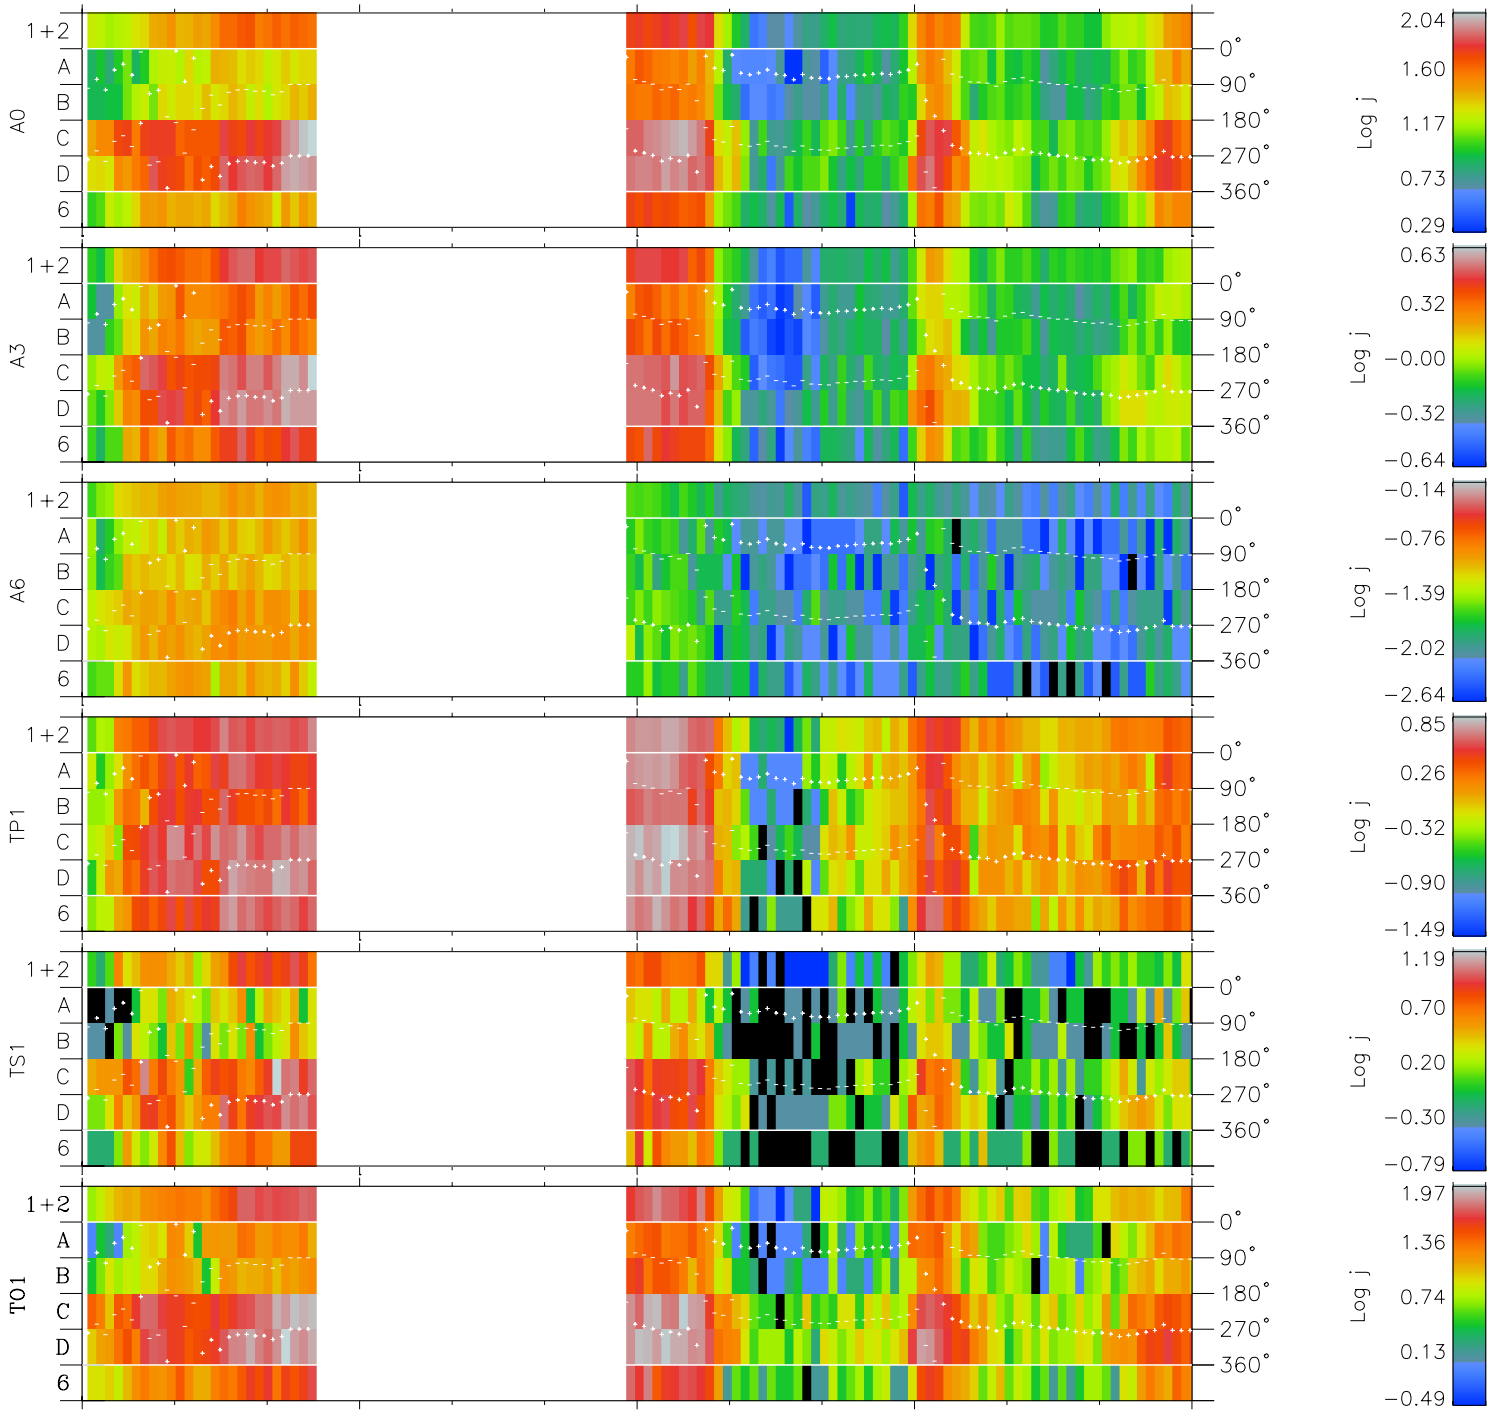

Galileo EPD Real Time Azimuth Anisotropies 98248

Software Version: RTAZIM_FLUX V 1.20
Data Production: 06-03-00
Plot Production: Sun Sep 16 13:45:57 2001
Color File: wondr3
Geofactor File: 1.1

00:00:00 1998-248	248-06	248-12	248-18	00:00:00 1998-249	
+	+	+	+	+	
-112.26	-111.74	-111.20	-110.66	-110.10	X JSE(R _j)
-13.18	-13.53	-13.89	-14.24	-14.60	Y JSE(R _j)
4.70	4.70	4.69	4.68	4.67	Z JSE(R _j)

◇ = Jupiter look direction
□ = Corotation look direction