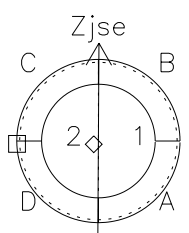

Galileo EPD Real Time Azimuth Anisotropies 98248

Software Version: RTAZIM_FLUX V 1.20
Data Production: 06-03-00
Plot Production: Sun Sep 16 13:45:57 2001
Color File: wondr3
Geofactor File: 1.1

00:00:00 1998-248	248-06	248-12	248-18	00:00:00 1998-249	
+	+	+	+	+	
-112.26	-111.74	-111.20	-110.66	-110.10	X JSE(R _j)
-13.18	-13.53	-13.89	-14.24	-14.60	Y JSE(R _j)
4.70	4.70	4.69	4.68	4.67	Z JSE(R _j)

◇ = Jupiter look direction
□ = Corotation look direction