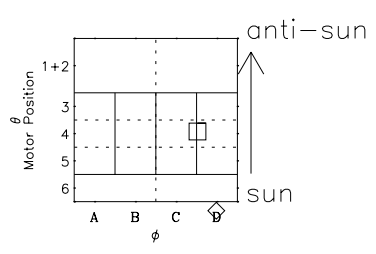

# Galileo EPD Real Time Omni Spectrum 98247

Software Version: RTSPEC\_OMNI V 1.20  
 Data Production: 06-03-00  
 Plot Production: Sun Sep 16 13:36:40 2001  
 Color File: wondr3  
 Geofactor File: 1.1

◇ = Jupiter look direction  
 □ = Corotation look direction