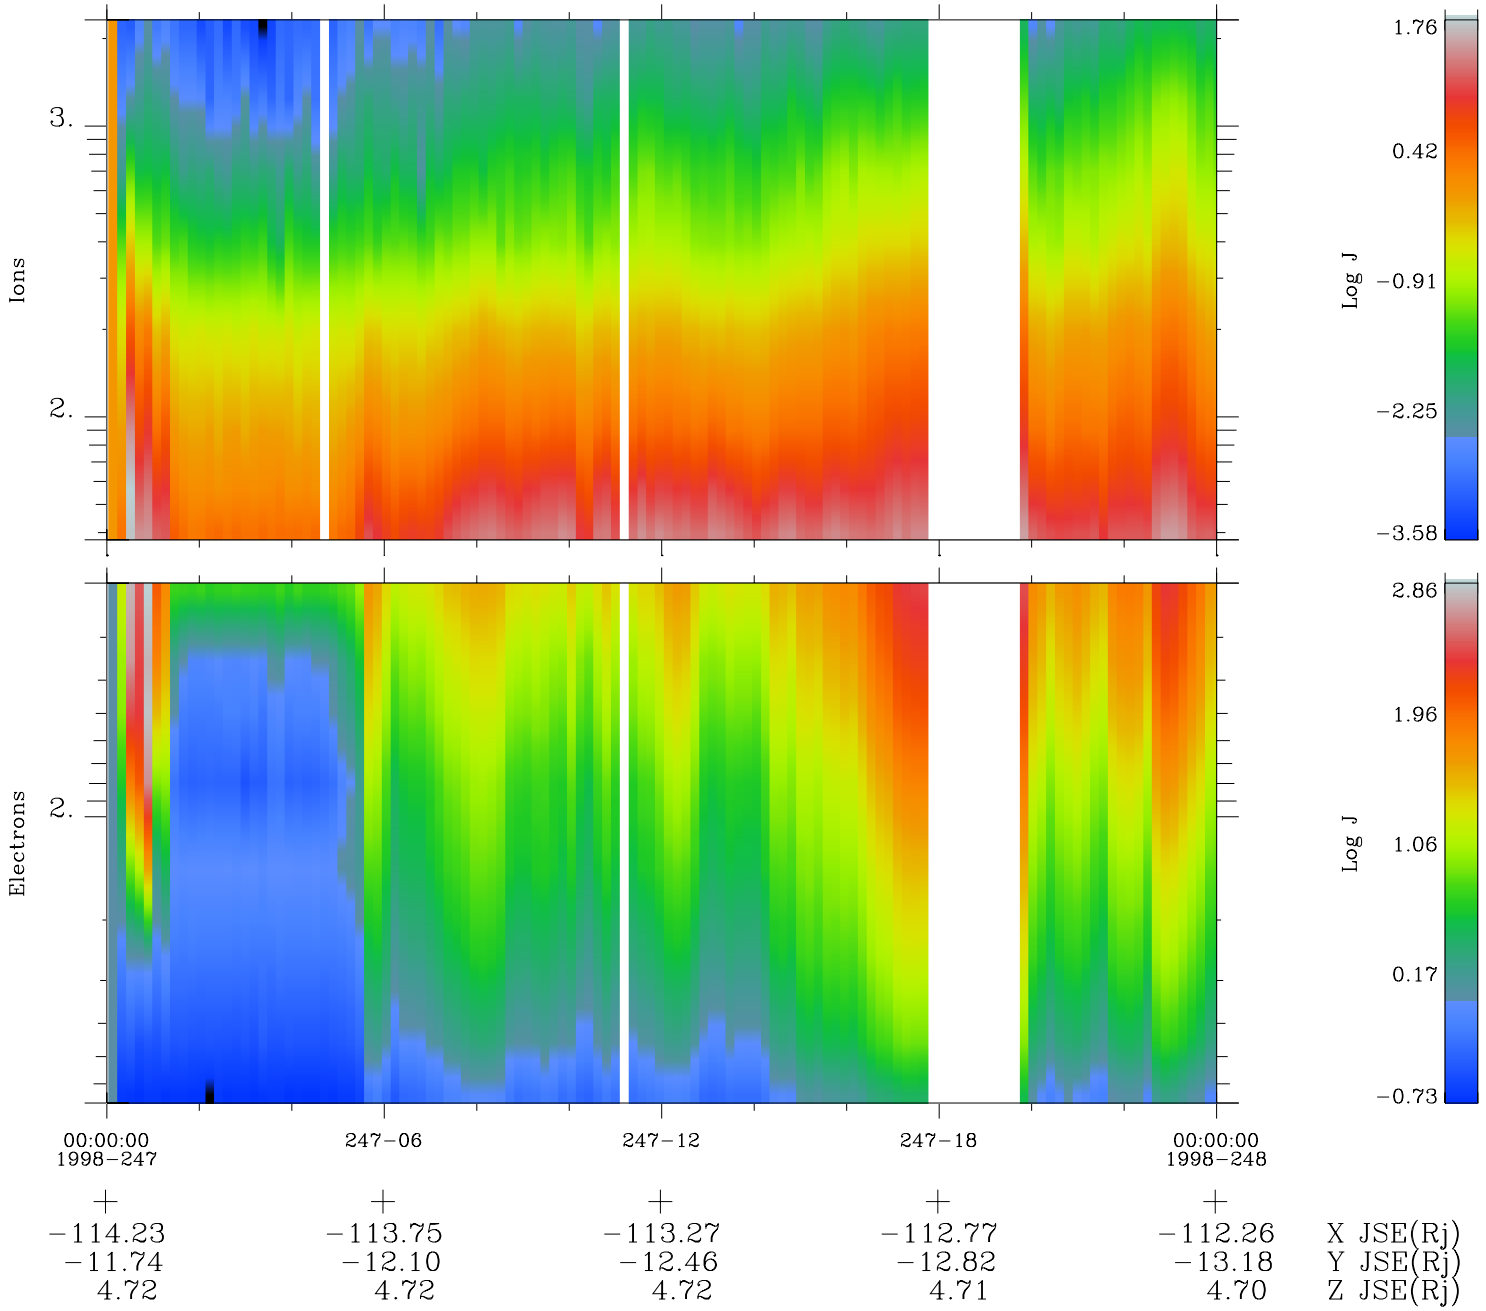

# Galileo EPD Real Time Omni Spectrum 98247

Software Version: RTSPEC\_OMNI V 1.20  
 Data Production: 06-03-00  
 Plot Production: Sun Sep 16 13:36:40 2001  
 Color File: wondr3  
 Geofactor File: 1.1

◇ = Jupiter look direction  
 □ = Corotation look direction