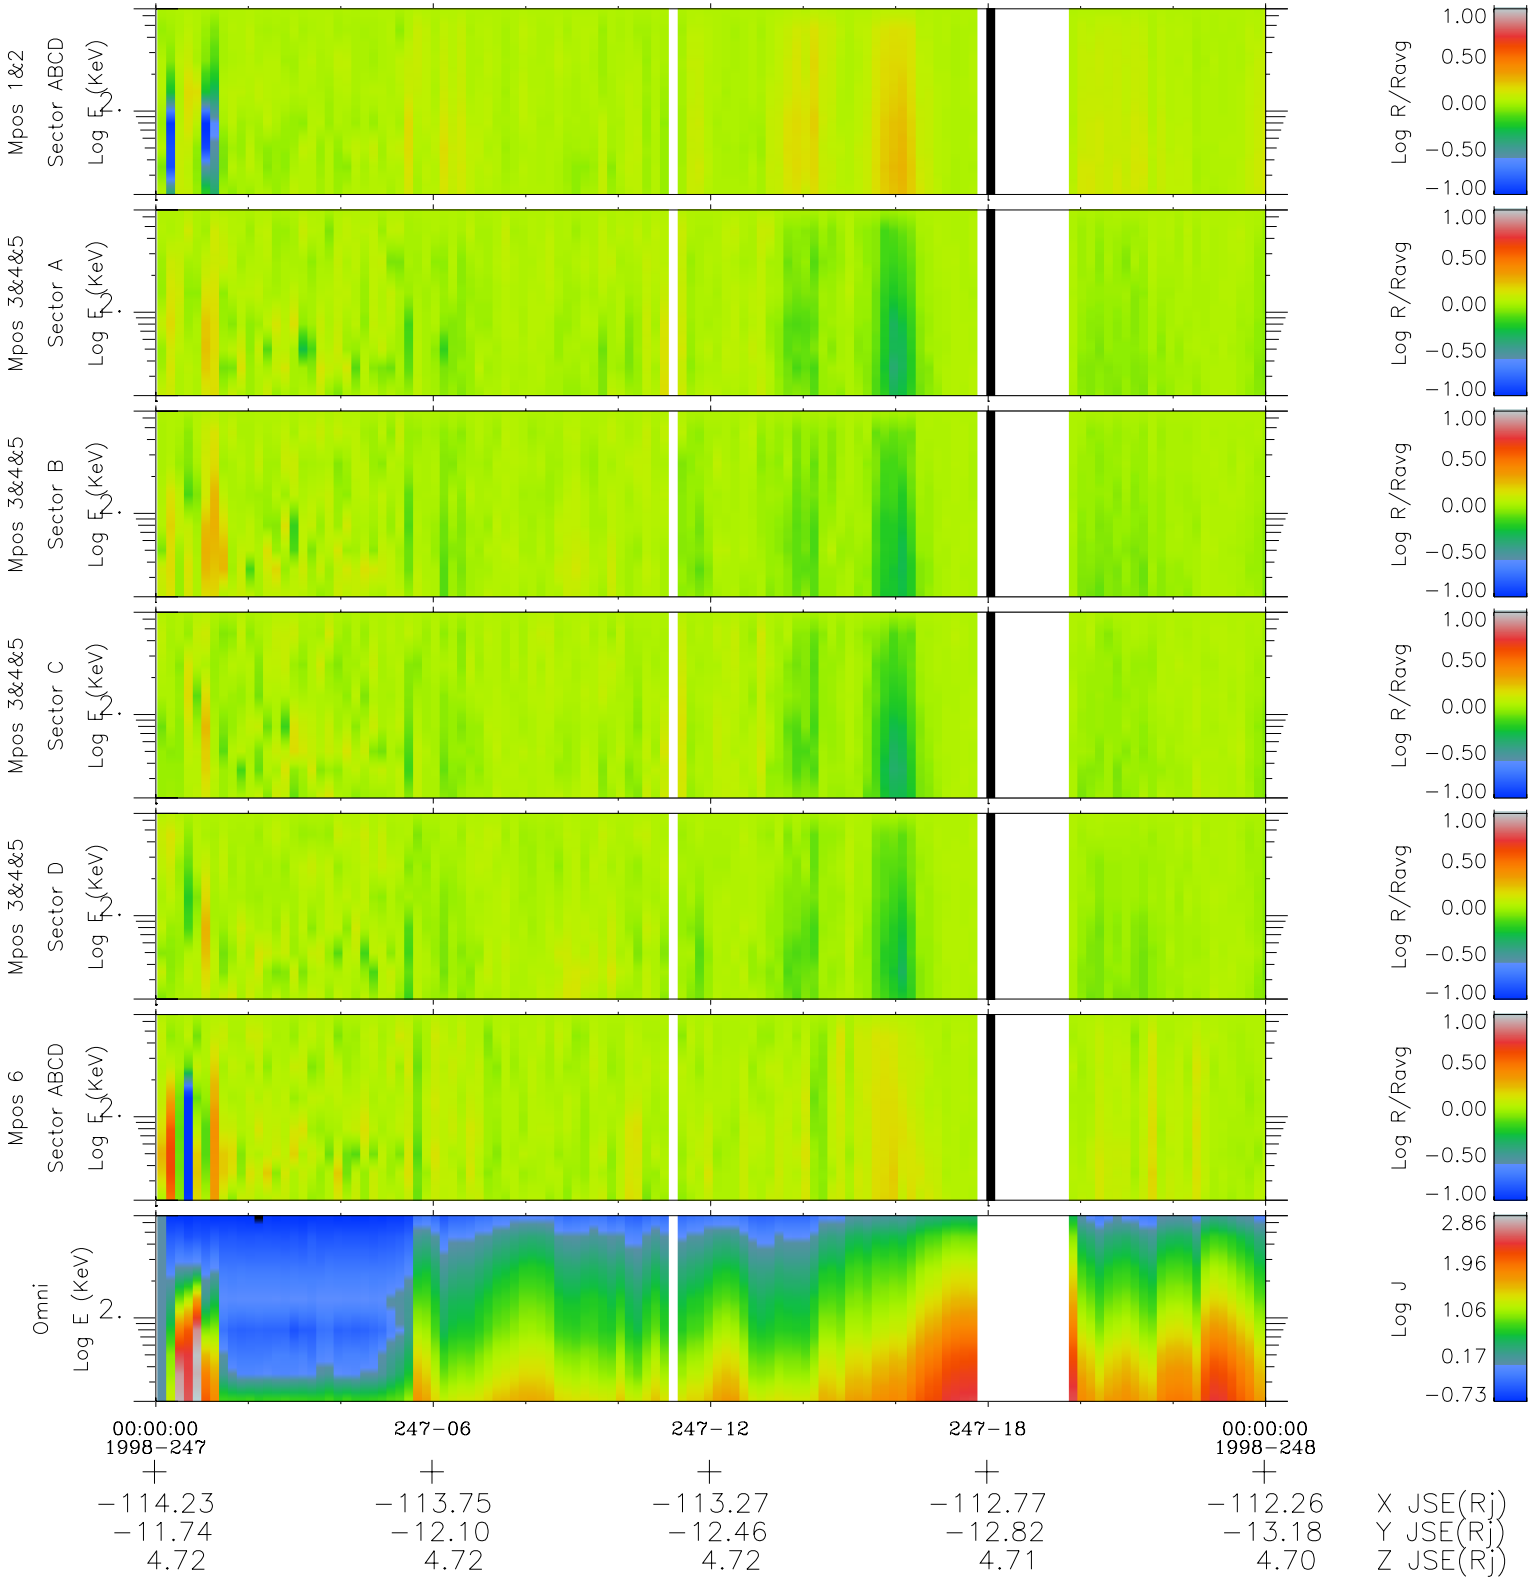

# Galileo EPD Real Time R6 Electrons Spectra 98247

Software Version: RTSPEC\_R6 V 1.20  
 Data Production: 06-03-00  
 Plot Production: Sun Sep 16 13:36:34 2001  
 Color File: wondr3  
 Geofactor File: 1.1

- ◇ = Jupiter look direction
- = Corotation look direction