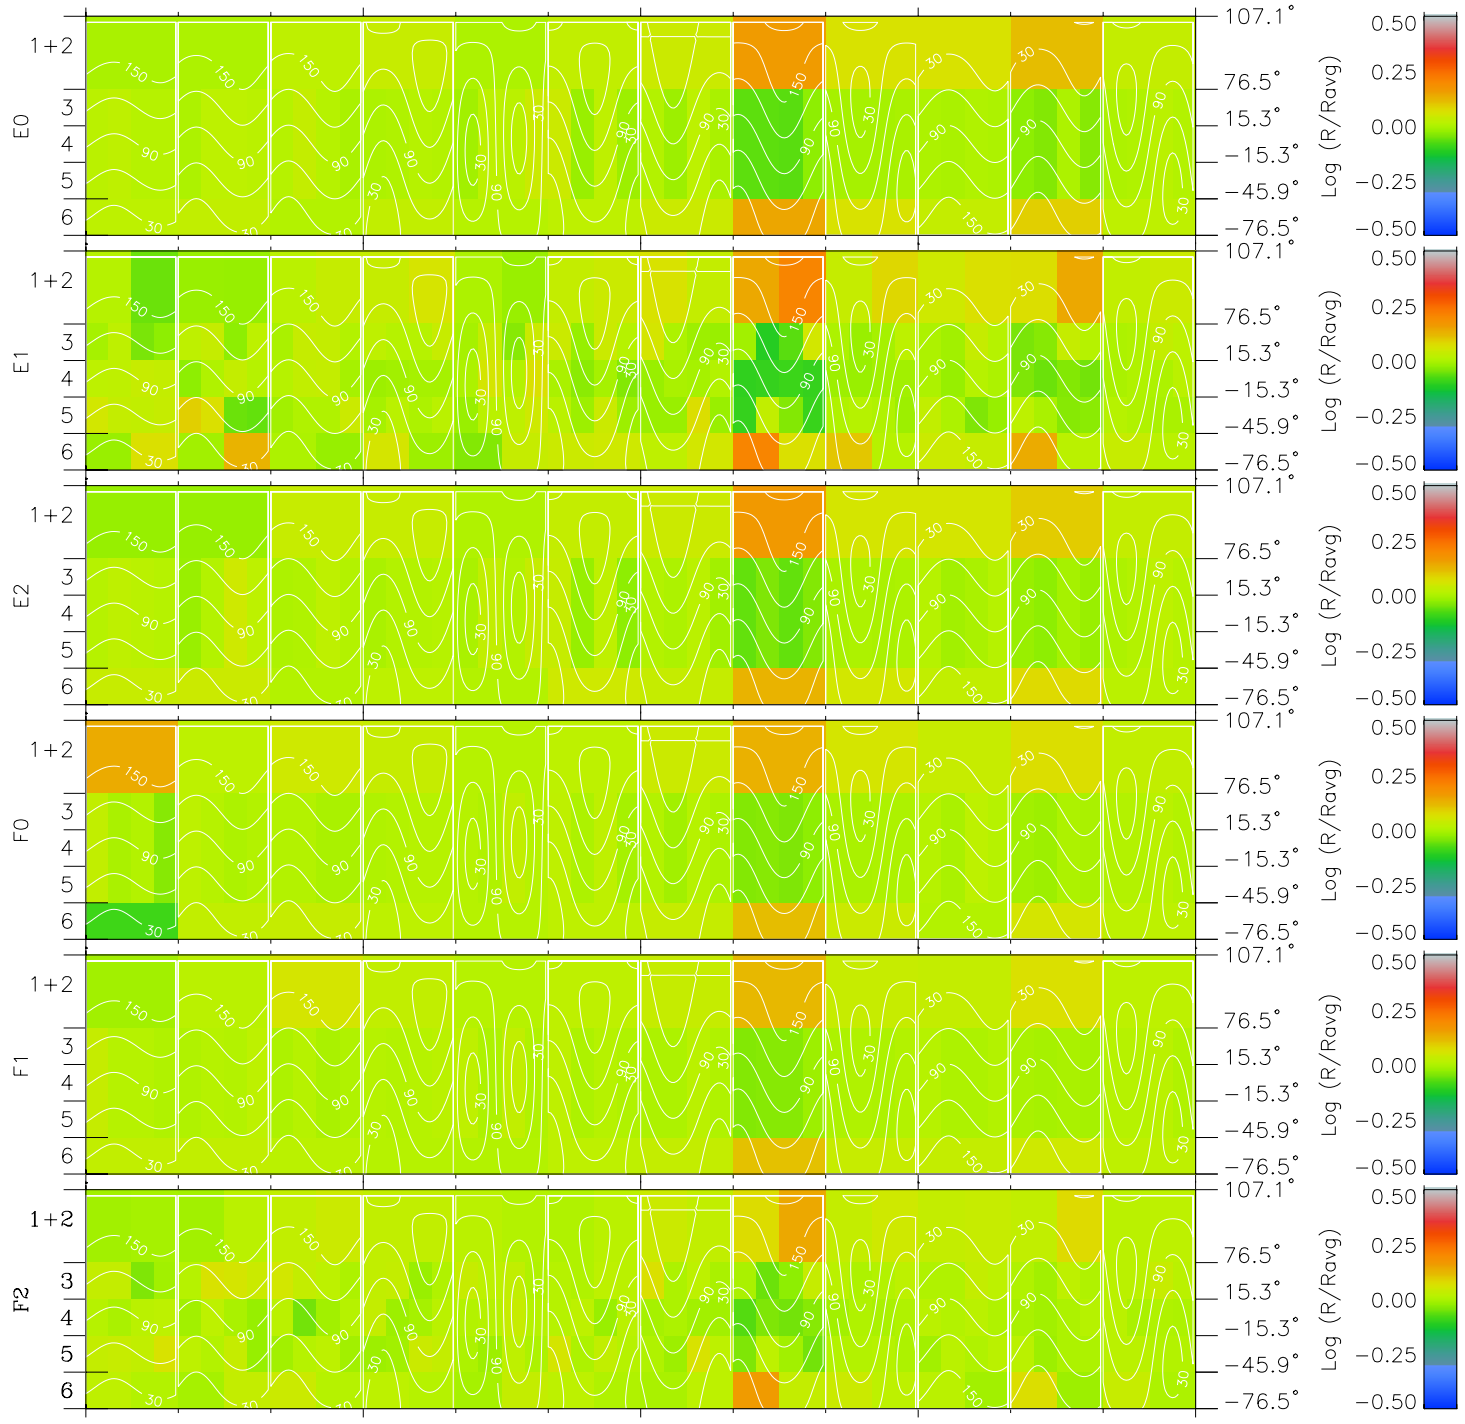

Galileo EPD Real Time All-Sky Anisotropies 98247

Software Version: RTSKY_MEAN V 1.20
 Data Production: 06-03-00
 Plot Production: Sun Sep 16 13:36:54 2001
 Color File: wondr3
 Geofactor File: 1.1

00:00:00 1998-247	247-06	247-12	247-18	00:00:00 1998-248	X JSE(R _j)
+ -114.23 -11.74 4.72	+ -113.75 -12.10 4.72	+ -113.27 -12.46 4.72	+ -112.77 -12.82 4.71	+ -112.26 -13.18 4.70	Y JSE(R _j)
					Z JSE(R _j)

◇ = Jupiter look direction
 □ = Corotation look direction