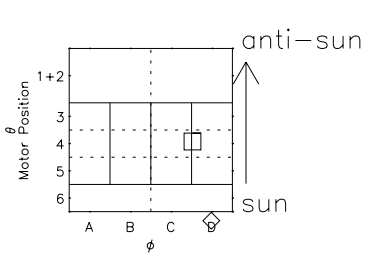

Galileo EPD Real Time All-Sky Anisotropies 98247

Software Version: RTSKY_MEAN V 1.20
 Data Production: 06-03-00
 Plot Production: Sun Sep 16 13:36:54 2001
 Color File: wondr3
 Geofactor File: 1.1

00:00:00 1998-247	247-06	247-12	247-18	00:00:00 1998-248	X JSE(R _j)
+ -114.23 -11.74 4.72	+ -113.75 -12.10 4.72	+ -113.27 -12.46 4.72	+ -112.77 -12.82 4.71	+ -112.26 -13.18 4.70	Y JSE(R _j)
					Z JSE(R _j)

◇ = Jupiter look direction
 □ = Corotation look direction