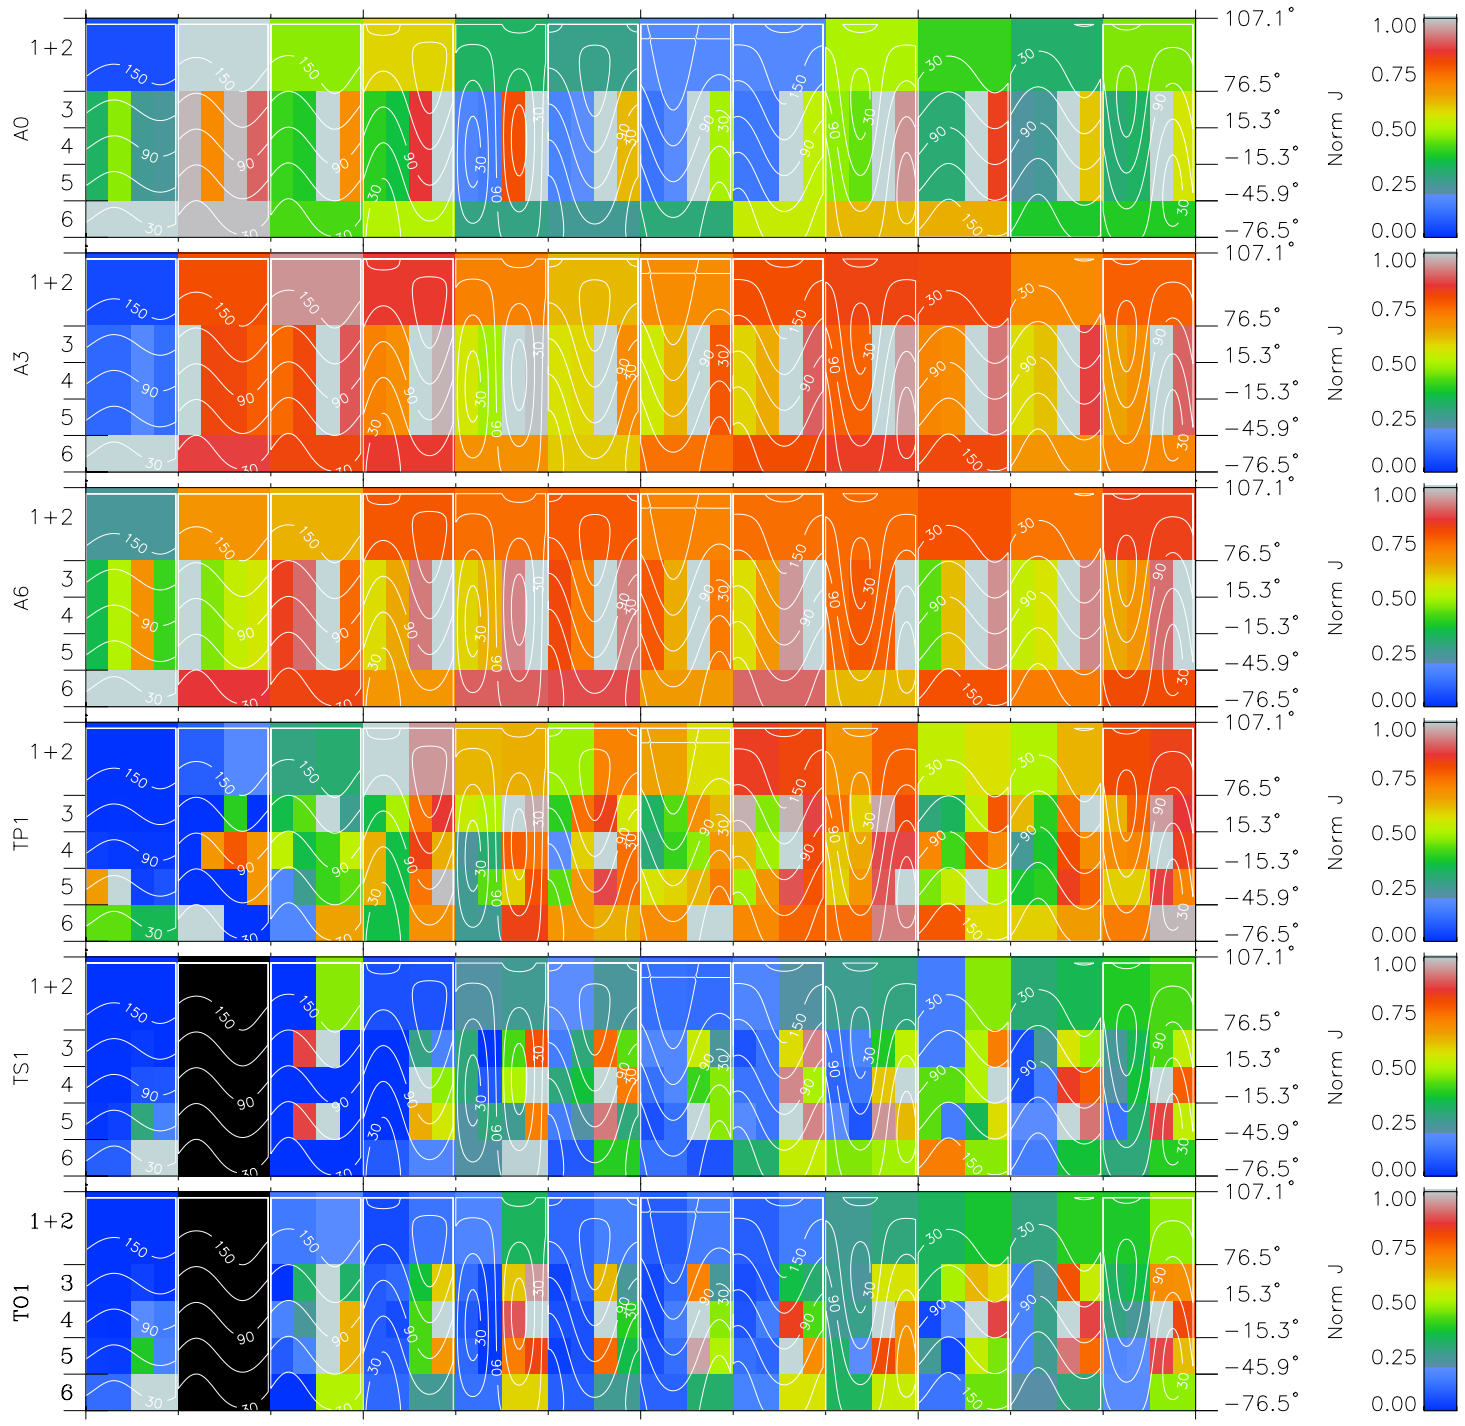

# Galileo EPD Real Time All-Sky Anisotropies 98247

Software Version: RTSKY\_NORM V 1.20  
Data Production: 06-03-00  
Plot Production: Sun Sep 16 13:37:14 2001  
Color File: wondr3  
Geofactor File: 1.1

00:00:00 1998-247	247-06	247-12	247-18	00:00:00 1998-248	
+	+	+	+	+	X JSE(R <sub>j</sub> )
-114.23	-113.75	-113.27	-112.77	-112.26	Y JSE(R <sub>j</sub> )
-11.74	-12.10	-12.46	-12.82	-13.18	Z JSE(R <sub>j</sub> )
4.72	4.72	4.72	4.71	4.70	

- ◇ = Jupiter look direction
- = Corotation look direction