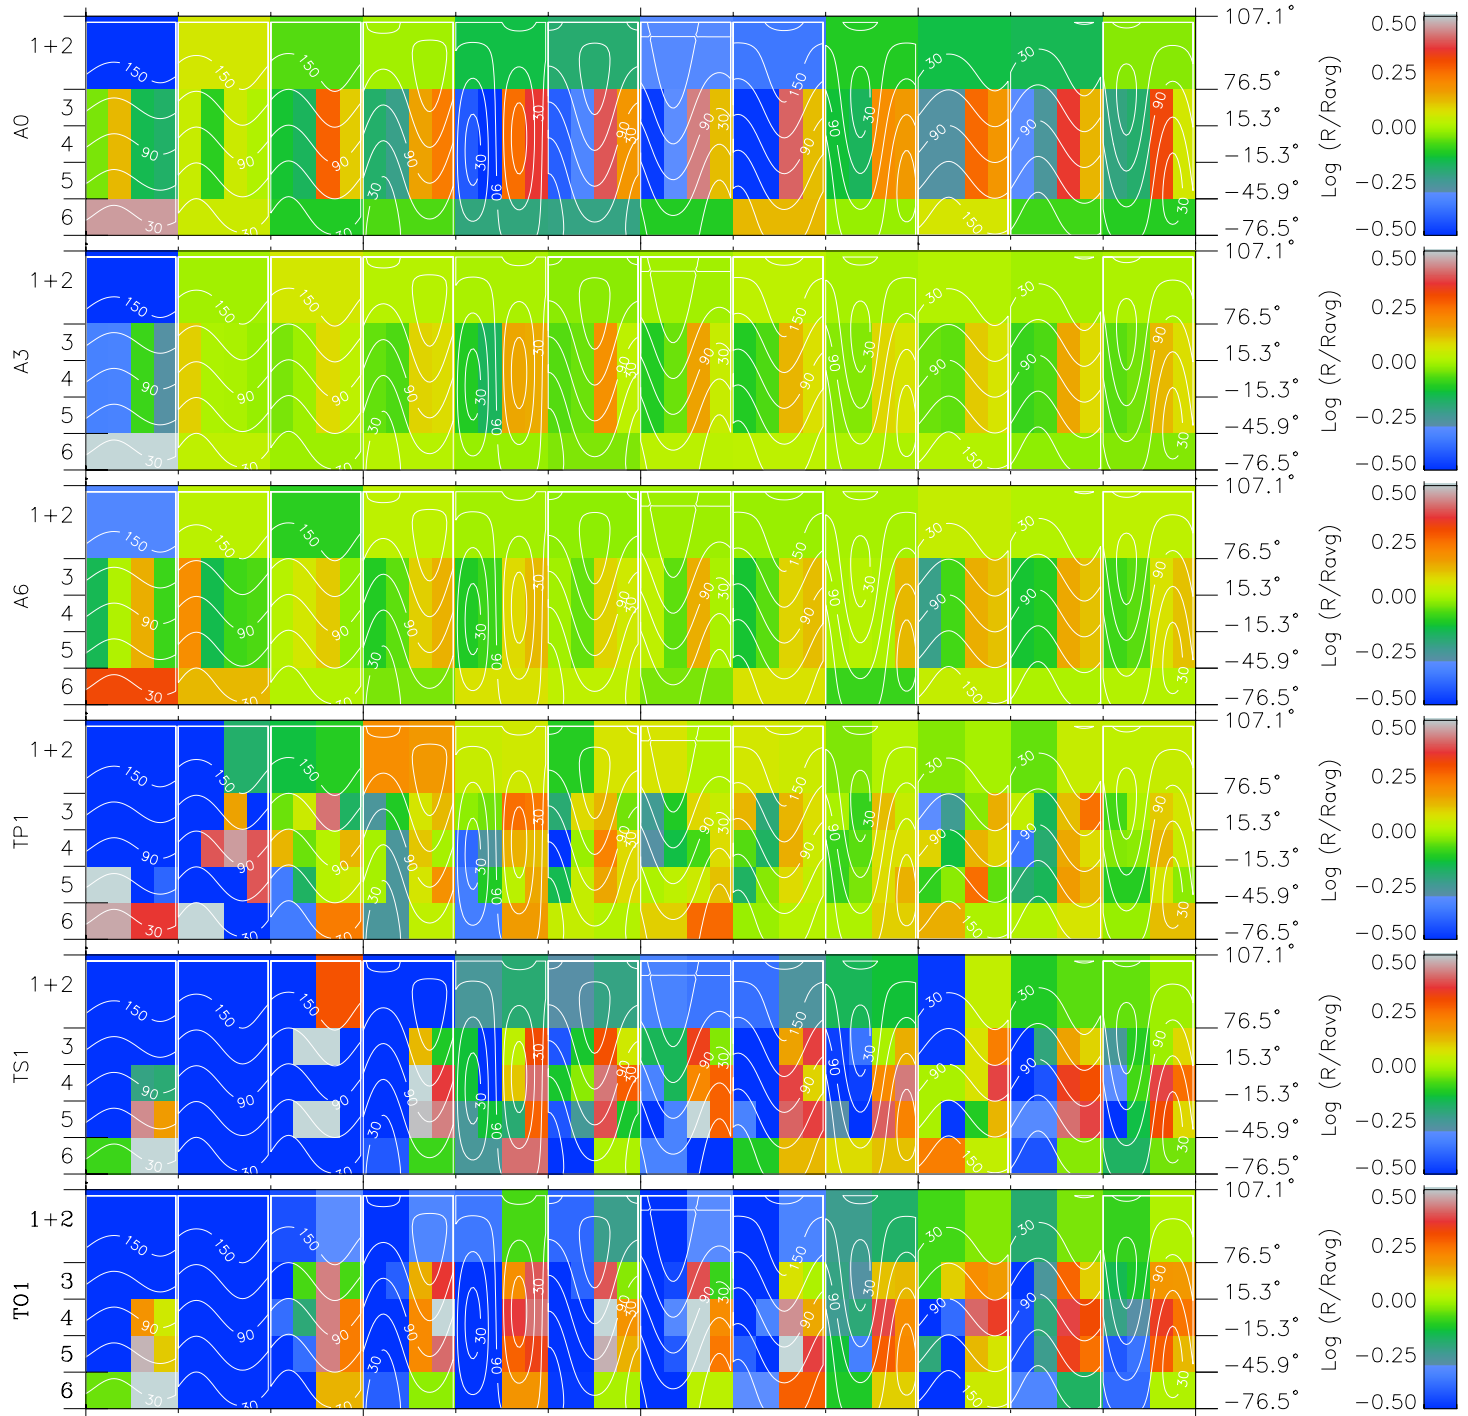

Galileo EPD Real Time All-Sky Anisotropies 98247

Software Version: RTSKY_MEAN V 1.20
 Data Production: 06-03-00
 Plot Production: Sun Sep 16 13:36:47 2001
 Color File: wondr3
 Geofactor File: 1.1

00:00:00
1998-247
+
-114.23
-11.74
4.72

247-06
+
-113.75
-12.10
4.72

247-12
+
-113.27
-12.46
4.72

247-18
+
-112.77
-12.82
4.71

00:00:00
1998-248
+
-112.26
-13.18
4.70

X JSE(R_j)
Y JSE(R_j)
Z JSE(R_j)

◇ = Jupiter look direction
 □ = Corotation look direction