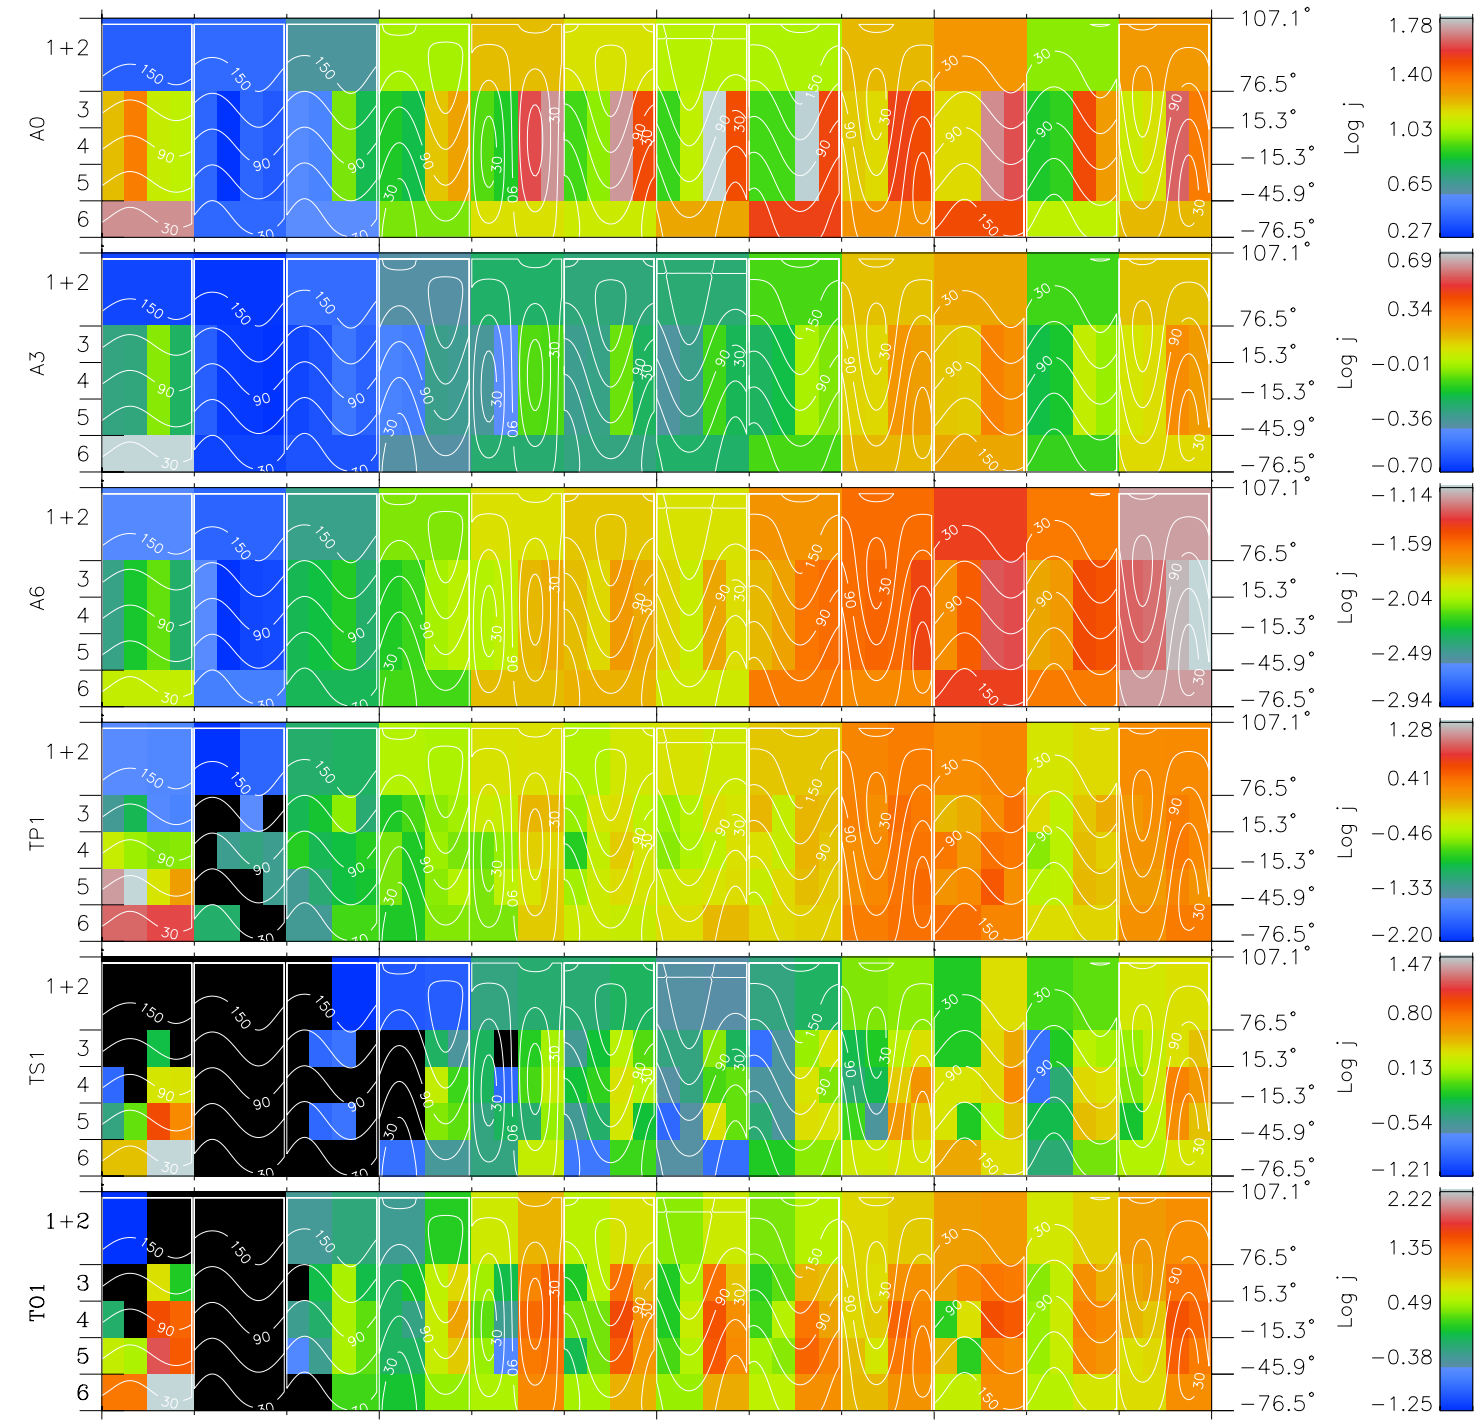

# Galileo EPD Real Time All-Sky Anisotropies 98247

Software Version: RTSKY\_FLUX V 1.20  
 Data Production: 06-03-00  
 Plot Production: Sun Sep 16 13:37:00 2001  
 Color File: wondr3  
 Geofactor File: 1.1

00:00:00 1998-247	247-06	247-12	247-18	00:00:00 1998-248	X JSE(R <sub>j</sub> )
+ -114.23	+ -113.75	+ -113.27	+ -112.77	+ -112.26	Y JSE(R <sub>j</sub> )
-11.74	-12.10	-12.46	-12.82	-13.18	Z JSE(R <sub>j</sub> )
4.72	4.72	4.72	4.71	4.70	

- ◇ = Jupiter look direction
- = Corotation look direction