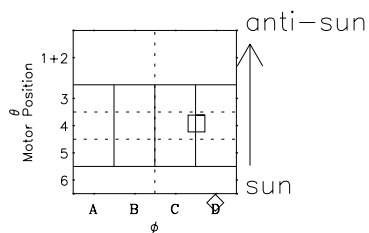

Galileo EPD Real-Time Omni 98247

Software Version: RTLINE_OMNI V 1.20
Data Production: 06-03-00
Plot Production: Sun Sep 16 13:38:30 2001

◇ = Jupiter look direction
□ = Corotation look direction