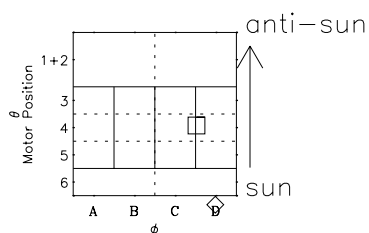

# Galileo EPD Real-Time Omni 98247

Software Version: RTLINE\_OMNI V 1.20  
Data Production: 06-03-00  
Plot Production: Sun Sep 16 13:38:29 2001

- ◇ = Jupiter look direction
- = Corotation look direction